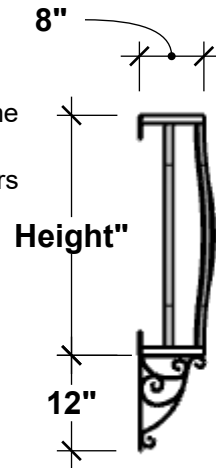

**FRONT VIEW**

**SIDE VIEW**

**BACK VIEW**

**SIZE COMPARISON**

Standard Length Options
36"
48"
54"
60"
72"
84"
Standard Height Options
30"
36"
42"
Color Options
Black Powder Coat
Bronze Tone Powder Coat

GENERAL NOTES
Front Balusters: 1"W x 1/2"Thk, Corners Rotated 45° Extends 7/8" Top and Bottom Frame: 1" Square Tube Bottom Supports: 3/4"W x 3/16"Thk Flat Bar Scrollwork Supports: 1"W x 3/16"Thk Flat Bar  1. Faux Balcony and Scroll Supports come Separately 2. Mounting Holes 1/2" Dia. 3. No more than 4" Between Balusters

1. Faux Balcony and Scroll Supports come Separately
2. Mounting Holes 1/2" Dia.
3. No more than 4" Between Balusters

PRODUCT DESCRIPTION				SKU				PREPARED FOR	APPROVAL SIGNATURE
VICENZA FAUX BALCONY				703-BAL					
DIMENSIONS	MATERIAL	COLOR / FINISH	REP	DB	DATE	REV	ORDER #	PROJECT / SIDEMARK / IF#	APPROVAL DATE
	STEEL		Daniel	RM	01/2025				