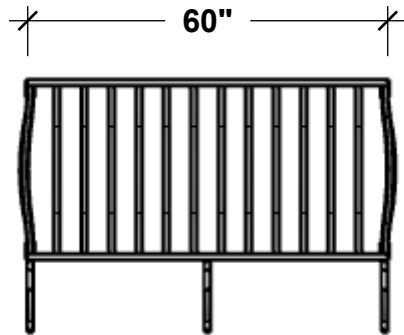

**FRONT VIEW**

**SIDE VIEW**

**BACK VIEW**

**SIZE COMPARISON**

Standard Length Options
36"
48"
54"
60"
72"
84"
Standard Height Options
30"
36"
42"
Color Options
Black Powder Coat
Bronze Tone Powder Coat

GENERAL NOTES
Front Balusters: 1"W x 1/2"Thk, Corners Rotated 45° Extends 7/8" Top and Bottom Frame: 1" Square Tube Bottom Supports: 3/4"W x 3/16"Thk Flat Bar Scrollwork Supports: 1"W x 3/16"Thk Flat Bar  1. Faux Balcony and Scroll Supports come Separately 2. Mounting Holes 1/2" Dia. 3. No more than 4" Between Balusters

**PLANTERS**  
UNLIMITED

A Carlsbad Manufacturing Company

1 (888) 320-0626

www.plantersunlimited.com

PRODUCT DESCRIPTION				SKU				PREPARED FOR	APPROVAL SIGNATURE
VICENZA FAUX BALCONY				703-BAL					
DIMENSIONS	MATERIAL	COLOR / FINISH	REP	DB	DATE	REV	ORDER #	PROJECT / SIDEMARK / IF#	APPROVAL DATE
	STEEL		Daniel	RM	01/2025				

**SIZE COMPARISON**

**PLANTERS**  
UNLIMITED

A Carlsbad Manufacturing Company

1 (888) 320-0626

www.plantersunlimited.com

**GENERAL NOTES**

Front Balusters: 1"W x 1/2"Thk, Corners Rotated 45° Extends 7/8"  
 Top and Bottom Frame: 1" Square Tube  
 Bottom Supports: 3/4"W x 3/16"Thk Flat Bar  
 Scrollwork Supports: 1"W x 3/16"Thk Flat Bar