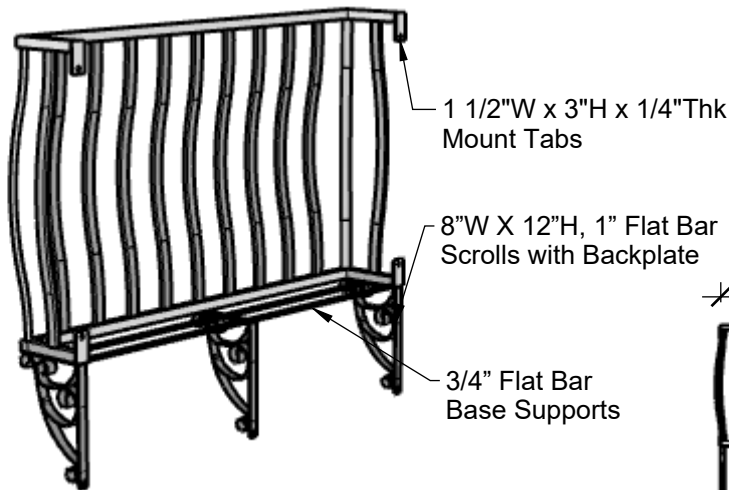

**FRONT VIEW**

**SIDE VIEW**

**BACK VIEW**

**SIZE COMPARISON**

Standard Length Options
36"
48"
54"
60"
72"
84"
Standard Height Options
30"
36"
42"
Color Options
Black Powder Coat
Bronze Tone Powder Coat

GENERAL NOTES
Front Balusters: 1"W x 1/2"Thk, Corners Rotated 45° Extends 7/8" Top and Bottom Frame: 1" Square Tube Bottom Supports: 3/4"W x 3/16"Thk Flat Bar Scrollwork Supports: 1"W x 3/16"Thk Flat Bar  1. Faux Balcony and Scroll Supports come Separately 2. Mounting Holes 1/2" Dia. 3. No more than 4" Between Balusters

**PLANTERS**  
UNLIMITED

A Carlsbad Manufacturing Company

1 (888) 320-0626

www.plantersunlimited.com

PRODUCT DESCRIPTION				SKU				PREPARED FOR	APPROVAL SIGNATURE
VICENZA FAUX BALCONY				703-BAL					
DIMENSIONS	MATERIAL	COLOR / FINISH	REP	DB	DATE	REV	ORDER #	PROJECT / SIDEMARK / IF#	APPROVAL DATE
	STEEL		Daniel	RM	01/2025				

1. Faux Balcony and Scroll Supports come Separately
2. Mounting Holes 1/2" Dia.
3. No more than 4" Between Balusters

PRODUCT DESCRIPTION				SKU				PREPARED FOR	APPROVAL SIGNATURE
VICENZA FAUX BALCONY				703-BAL					
DIMENSIONS	MATERIAL	COLOR / FINISH	REP	DB	DATE	REV	ORDER #	PROJECT / SIDEMARK / IF#	APPROVAL DATE
	STEEL		Daniel	RM	01/2025				