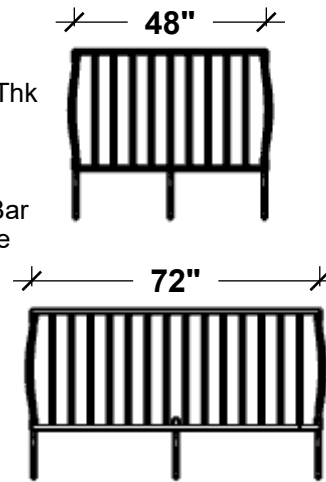

**FRONT VIEW**

**SIDE VIEW**

**BACK VIEW**

**SIZE COMPARISON**

Standard Length Options
36"
48"
54"
60"
72"
84"
Standard Height Options
30"
36"
42"
Color Options
Black Powder Coat
Bronze Tone Powder Coat

GENERAL NOTES
Front Balusters: 1"W x 1/2"Thk, Corners Rotated 45° Extends 7/8" Top and Bottom Frame: 1" Square Tube Bottom Supports: 3/4"W x 3/16"Thk Flat Bar Scrollwork Supports: 1"W x 3/16"Thk Flat Bar  1. Faux Balcony and Scroll Supports come Separately 2. Mounting Holes 1/2" Dia. 3. No more than 4" Between Balusters

**PLANTERS**  
UNLIMITED

A Carlsbad Manufacturing Company

1 (888) 320-0626

www.plantersunlimited.com

PRODUCT DESCRIPTION				SKU				PREPARED FOR	APPROVAL SIGNATURE
VICENZA FAUX BALCONY				703-BAL					
DIMENSIONS	MATERIAL	COLOR / FINISH	REP	DB	DATE	REV	ORDER #	PROJECT / SIDEMARK / IF#	APPROVAL DATE
	STEEL		Daniel	RM	01/2025				

**SIZE COMPARISON**

**PLANTERS**  
UNLIMITED

A Carlsbad Manufacturing Company

1 (888) 320-0626

www.plantersunlimited.com

**GENERAL NOTES**

Front Balusters: 1"W x 1/2"Thk, Corners Rotated 45° Extends 7/8"  
 Top and Bottom Frame: 1" Square Tube  
 Bottom Supports: 3/4"W x 3/16"Thk Flat Bar  
 Scrollwork Supports: 1"W x 3/16"Thk Flat Bar

1. Faux Balcony and Scroll Supports come Separately
2. Mounting Holes 1/2" Dia.
3. No more than 4" Between Balusters

PRODUCT DESCRIPTION				SKU				PREPARED FOR	APPROVAL SIGNATURE
VICENZA FAUX BALCONY				703-BAL					
DIMENSIONS	MATERIAL	COLOR / FINISH	REP	DB	DATE	REV	ORDER #	PROJECT / SIDEMARK / IF#	APPROVAL DATE
	STEEL		Daniel	RM	01/2025				