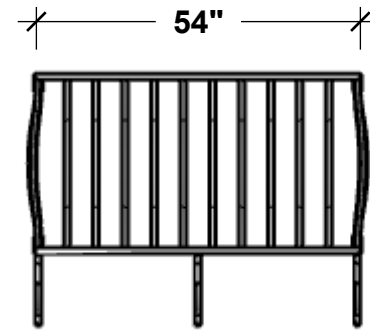

**FRONT VIEW**

**SIDE VIEW**

**BACK VIEW**

**SIZE COMPARISON**

Standard Length Options
36"
48"
54"
60"
72"
84"
Standard Height Options
30"
36"
42"
Color Options
Black Powder Coat
Bronze Tone Powder Coat

GENERAL NOTES
Front Balusters: 1"W x 1/2"Thk, Corners Rotated 45° Extends 7/8" Top and Bottom Frame: 1" Square Tube Bottom Supports: 3/4"W x 3/16"Thk Flat Bar Scrollwork Supports: 1"W x 3/16"Thk Flat Bar  1. Faux Balcony and Scroll Supports come Separately 2. Mounting Holes 1/2" Dia. 3. No more than 4" Between Balusters

**PLANTERS**  
UNLIMITED

A Carlsbad Manufacturing Company

1 (888) 320-0626

www.plantersunlimited.com

PRODUCT DESCRIPTION				SKU				PREPARED FOR	APPROVAL SIGNATURE
VICENZA FAUX BALCONY				703-BAL					
DIMENSIONS	MATERIAL	COLOR / FINISH	REP	DB	DATE	REV	ORDER #	PROJECT / SIDEMARK / IF#	APPROVAL DATE
	STEEL		Daniel	RM	01/2025				

**SIZE COMPARISON**

**PLANTERS**  
UNLIMITED

A Carlsbad Manufacturing Company

1 (888) 320-0626

www.plantersunlimited.com

**GENERAL NOTES**

Front Balusters: 1"W x 1/2"Thk, Corners Rotated 45° Extends 7/8"  
 Top and Bottom Frame: 1" Square Tube  
 Bottom Supports: 3/4"W x 3/16"Thk Flat Bar  
 Scrollwork Supports: 1"W x 3/16"Thk Flat Bar