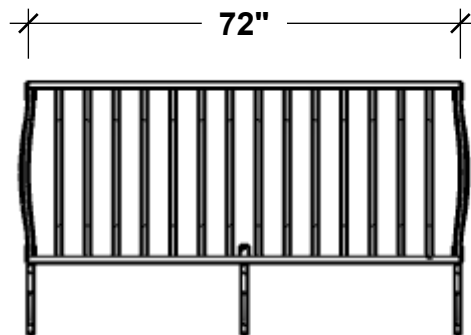

SIZE COMPARISON

PLANTERS
UNLIMITED

A Carlsbad Manufacturing Company

1 (888) 320-0626

www.plantersunlimited.com

GENERAL NOTES

Front Balusters: 1"W x 1/2"Thk, Corners Rotated 45° Extends 7/8"
Top and Bottom Frame: 1" Square Tube
Bottom Supports: 3/4"W x 3/16"Thk Flat Bar
Scrollwork Supports: 1"W x 3/16"Thk Flat Bar

1. Faux Balcony and Scroll Supports come Separately
2. Mounting Holes 1/2" Dia.
3. No more than 4" Between Balusters

PRODUCT DESCRIPTION				SKU				PREPARED FOR	APPROVAL SIGNATURE
VICENZA FAUX BALCONY				703-BAL					
DIMENSIONS	MATERIAL	COLOR / FINISH	REP	DB	DATE	REV	ORDER #	PROJECT / SIDEMARK / IF#	APPROVAL DATE
	STEEL		Daniel	RM	01/2025				

PLEASE NOTE: Due to the handmade nature of our products, individual measurements may vary from those listed. The provided dimensions are for reference only

All images are the intellectual property of Planters Unlimited. Reproduction in any form is strictly prohibitive without the express written permission of Planters Unlimited. All designs are property of Planters Unlimited.