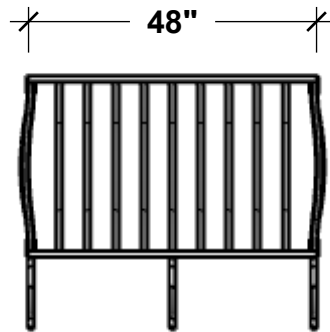

**FRONT VIEW**

**SIDE VIEW**

**BACK VIEW**

**SIZE COMPARISON**

Standard Length Options
36"
48"
54"
60"
72"
84"
Standard Height Options
30"
36"
42"
Color Options
Black Powder Coat
Bronze Tone Powder Coat

GENERAL NOTES
Front Balusters: 1"W x 1/2"Thk, Corners Rotated 45° Extends 7/8" Top and Bottom Frame: 1" Square Tube Bottom Supports: 3/4"W x 3/16"Thk Flat Bar Scrollwork Supports: 1"W x 3/16"Thk Flat Bar  1. Faux Balcony and Scroll Supports come Separately 2. Mounting Holes 1/2" Dia. 3. No more than 4" Between Balusters

**PLANTERS**  
UNLIMITED

A Carlsbad Manufacturing Company

1 (888) 320-0626

www.plantersunlimited.com

PRODUCT DESCRIPTION				SKU				PREPARED FOR	APPROVAL SIGNATURE
VICENZA FAUX BALCONY				703-BAL					
DIMENSIONS	MATERIAL	COLOR / FINISH	REP	DB	DATE	REV	ORDER #	PROJECT / SIDEMARK / IF#	APPROVAL DATE
	STEEL		Daniel	RM	01/2025				

**SIZE COMPARISON**

**PLANTERS**  
UNLIMITED

A Carlsbad Manufacturing Company

1 (888) 320-0626

www.plantersunlimited.com

**GENERAL NOTES**

Front Balusters: 1"W x 1/2"Thk, Corners Rotated 45° Extends 7/8"  
 Top and Bottom Frame: 1" Square Tube  
 Bottom Supports: 3/4"W x 3/16"Thk Flat Bar  
 Scrollwork Supports: 1"W x 3/16"Thk Flat Bar