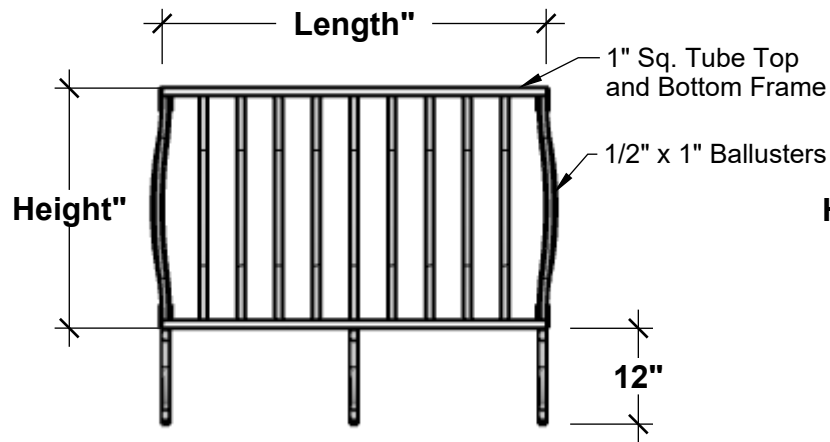

**FRONT VIEW**

**SIDE VIEW**

**BACK VIEW**

**SIZE COMPARISON**

Standard Length Options
36"
48"
54"
60"
72"
84"
Standard Height Options
30"
36"
42"
Color Options
Black Powder Coat
Bronze Tone Powder Coat

GENERAL NOTES
Front Balusters: 1"W x 1/2"Thk, Corners Rotated 45° Extends 7/8" Top and Bottom Frame: 1" Square Tube Bottom Supports: 3/4"W x 3/16"Thk Flat Bar Scrollwork Supports: 1"W x 3/16"Thk Flat Bar  1. Faux Balcony and Scroll Supports come Separately 2. Mounting Holes 1/2" Dia. 3. No more than 4" Between Balusters

**PLANTERS**  
UNLIMITED

A Carlsbad Manufacturing Company

1 (888) 320-0626

www.plantersunlimited.com

PRODUCT DESCRIPTION				SKU				PREPARED FOR	APPROVAL SIGNATURE
VICENZA FAUX BALCONY				703-BAL					
DIMENSIONS	MATERIAL	COLOR / FINISH	REP	DB	DATE	REV	ORDER #	PROJECT / SIDEMARK / IF#	APPROVAL DATE
	STEEL		Daniel	RM	01/2025				

1. Faux Balcony and Scroll Supports come Separately
2. Mounting Holes 1/2" Dia.
3. No more than 4" Between Balusters

PRODUCT DESCRIPTION				SKU				PREPARED FOR	APPROVAL SIGNATURE
VICENZA FAUX BALCONY				703-BAL					
DIMENSIONS	MATERIAL	COLOR / FINISH	REP	DB	DATE	REV	ORDER #	PROJECT / SIDEMARK / IF#	APPROVAL DATE
	STEEL		Daniel	RM	01/2025				