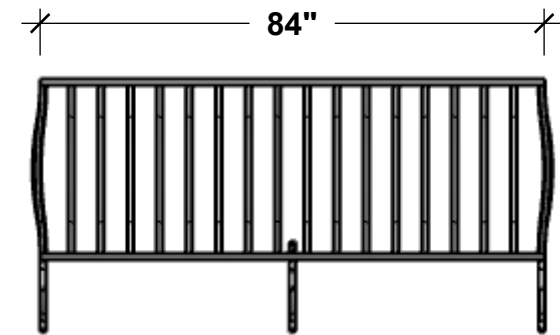

**FRONT VIEW**

**SIDE VIEW**

**BACK VIEW**

**SIZE COMPARISON**

Standard Length Options
36"
48"
54"
60"
72"
84"
Standard Height Options
30"
36"
42"
Color Options
Black Powder Coat
Bronze Tone Powder Coat

GENERAL NOTES
Front Balusters: 1"W x 1/2"Thk, Corners Rotated 45° Extends 7/8" Top and Bottom Frame: 1" Square Tube Bottom Supports: 3/4"W x 3/16"Thk Flat Bar Scrollwork Supports: 1"W x 3/16"Thk Flat Bar  1. Faux Balcony and Scroll Supports come Separately 2. Mounting Holes 1/2" Dia. 3. No more than 4" Between Balusters

**PLANTERS**  
UNLIMITED

A Carlsbad Manufacturing Company

1 (888) 320-0626

www.plantersunlimited.com

PRODUCT DESCRIPTION				SKU				PREPARED FOR	APPROVAL SIGNATURE
VICENZA FAUX BALCONY				703-BAL					
DIMENSIONS	MATERIAL	COLOR / FINISH	REP	DB	DATE	REV	ORDER #	PROJECT / SIDEMARK / IF#	APPROVAL DATE
	STEEL		Daniel	RM	01/2025				

**SIZE COMPARISON**

**PLANTERS**  
UNLIMITED

A Carlsbad Manufacturing Company

1 (888) 320-0626

www.plantersunlimited.com

**GENERAL NOTES**

Front Balusters: 1"W x 1/2"Thk, Corners Rotated 45° Extends 7/8"  
 Top and Bottom Frame: 1" Square Tube  
 Bottom Supports: 3/4"W x 3/16"Thk Flat Bar  
 Scrollwork Supports: 1"W x 3/16"Thk Flat Bar