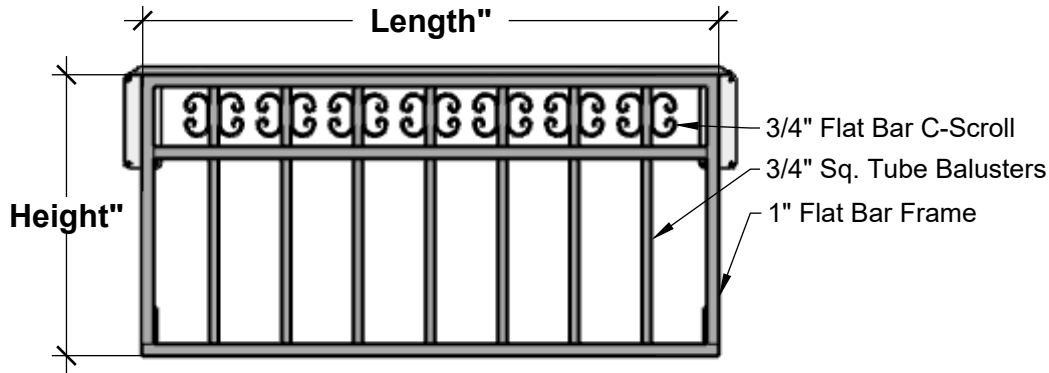

FRONT VIEW

WALL SCROLL SIDE VIEW

PERSPECTIVE VIEW

SIDE VIEW

Standard Length Options	
36"	
48"	
54"	
60"	
72"	
Standard Height Options	
24"	
30"	
36"	
42"	
Color Options	
Black	
Bronze Tone	

PLANTERS
UNLIMITED

A Carlsbad Manufacturing Company

1 (888) 320-0626

www.plantersunlimited.com

Bottom Wall Scrolls
come Separately

GENERAL NOTES	

PRODUCT DESCRIPTION				SKU				PREPARED FOR		APPROVAL SIGNATURE
SALERNO FAUX BALCONY				704-BAL						
DIMENSIONS	MATERIAL	COLOR / FINISH	REP	DB	DATE	REV	ORDER #	PROJECT / SIDEMARK / IF#		APPROVAL DATE
	STEEL		Daniel	RM	01/2025					