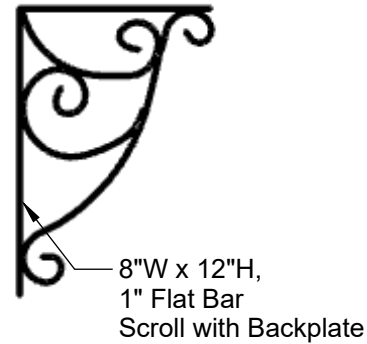

FRONT VIEW

WALL SCROLL SIDE VIEW

PERSPECTIVE VIEW

SIDE VIEW

Standard Length Options	
36"	
48"	
54"	
60"	
72"	
Standard Height Options	
24"	
30"	
36"	
42"	
Color Options	
Black	
Bronze Tone	

PLANTERS
UNLIMITED

A Carlsbad Manufacturing Company

1 (888) 320-0626

www.plantersunlimited.com

Bottom Wall Scrolls
come Separately

GENERAL NOTES	

PRODUCT DESCRIPTION				SKU				PREPARED FOR		APPROVAL SIGNATURE
SALERNO FAUX BALCONY				704-BAL						
DIMENSIONS	MATERIAL	COLOR / FINISH	REP	DB	DATE	REV	ORDER #	PROJECT / SIDEMARK / IF#		APPROVAL DATE
	STEEL		Daniel	RM	01/2025					