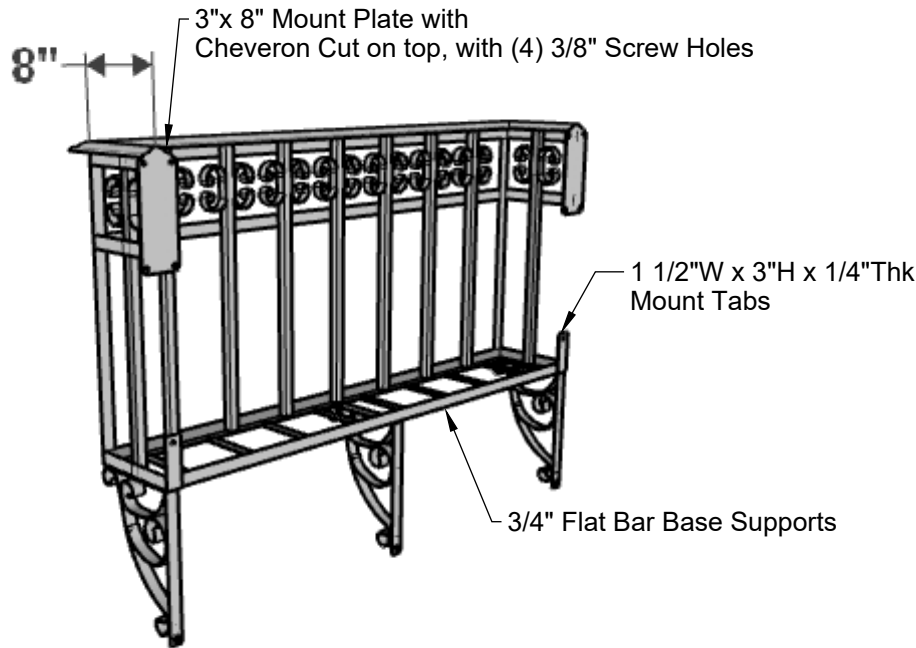

FRONT VIEW

WALL SCROLL SIDE VIEW

PERSPECTIVE VIEW

SIDE VIEW

Standard Length Options	
36"	
48"	
54"	
60"	
72"	
Standard Height Options	
24"	
30"	
36"	
42"	
Color Options	
Black	
Bronze Tone	

PLANTERS
UNLIMITED

A Carlsbad Manufacturing Company

1 (888) 320-0626

www.plantersunlimited.com

Bottom Wall Scrolls
come Separately

GENERAL NOTES	

PRODUCT DESCRIPTION				SKU				PREPARED FOR		APPROVAL SIGNATURE
SALERNO FAUX BALCONY				704-BAL						
DIMENSIONS	MATERIAL	COLOR / FINISH	REP	DB	DATE	REV	ORDER #	PROJECT / SIDEMARK / IF#		APPROVAL DATE
	STEEL		Daniel	RM	01/2025					