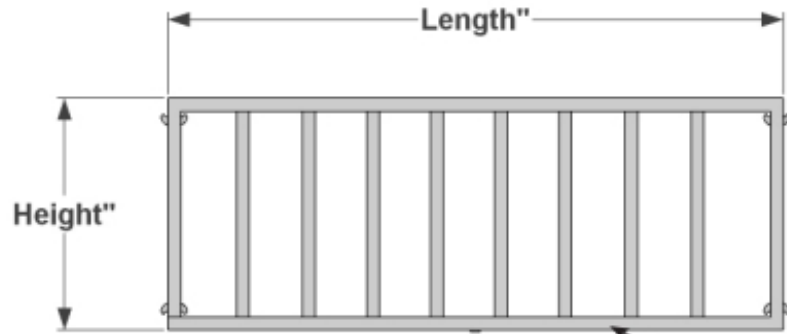

FRONT VIEW

1" Square tube Frame and bullusters

BACK PERSPECTIVE VIEW

1 1/2"W x 4"H x 1/4"Thk Fleur de Lis mount Tabs

Flat Bar cross supports

Standard Length Options	
36"	
42"	
48"	
54"	
60"	
72"	
Standard Height Options	
18"	
24"	
30"	
36"	
42"	
Color Options	
Black Powder Coat	
Bronze Tone Powder Coat	

PLANTERS
UNLIMITED

A Carlsbad Manufacturing Company

1 (888) 320-0626

www.plantersunlimited.com

GENERAL NOTES

1. 4" Standard Offset (Front to Back)
2. Custom Sizes Available
3. Vertical Bullusters no more than 4" Apart
4. Installation Hardware not included