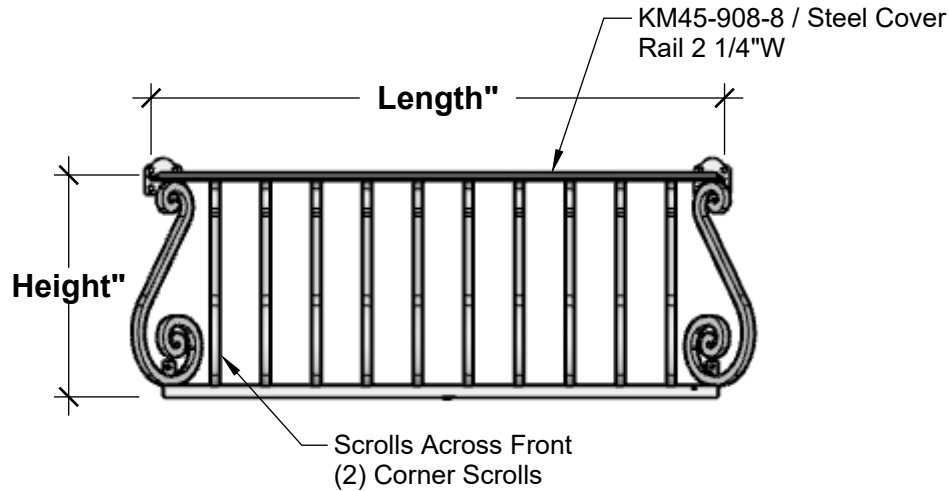

TOP VIEW

SIDE VIEW

BACK PERSPECTIVE VIEW

Standard Length Options

36"

48"

54"

60"

72"

Standard Height Options

18"

24"

30"

36"

42"

Color Options

Black Powder Coat

Bronze Tone Powder Coat

GENERAL NOTES

1. Top Drame Handrail with Scalloped Mount Plates
2. Bottom Frame 3/4" Sq. Tube
3. Scrolls 3/4" sq. bar, spaced 4" +/- apart.
4. Corner Scrolls ser at 45 Degree Angle
5. Top Offset 5 Inches
6. Bottom Offset 4 Inches