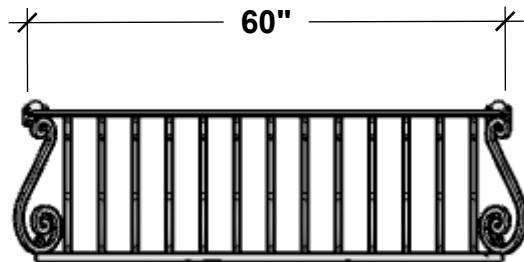

SIZE COMPARISON

PLANTERS
UNLIMITED

A Carlsbad Manufacturing Company

1 (888) 320-0626

www.plantersunlimited.com

GENERAL NOTES

1. Top Drame Handrail with Scalloped Mount Plates
2. Bottom Frame 3/4" Sq. Tube
3. Scrolls 3/4" sq. bar, spaced 4" +/- apart.
4. Corner Scrolls ser at 45 Degree Angle
5. Top Offset 5 Inches
6. Bottom Offset 4 Inches

PRODUCT DESCRIPTION				SKU				PREPARED FOR		APPROVAL SIGNATURE
SEVILLA FAUX BALCONY				707-BAL						
DIMENSIONS	MATERIAL	COLOR / FINISH	REP	DB	DATE	REV	ORDER #	PROJECT / SIDEMARK / IF#		APPROVAL DATE
	STEEL		Daniel	RM	01/2025					

PLEASE NOTE: Due to the handmade nature of our products, individual measurements may vary from those listed. The provided dimensions are for reference only

All images are the intellectual property of Planters Unlimited. Reproduction in any form is strictly prohibitive without the express written permission of Planters Unlimited. All designs are property of Planters Unlimited.