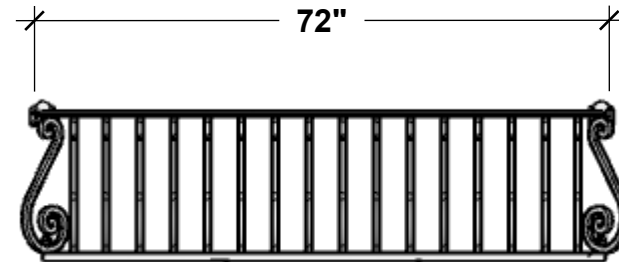

SIZE COMPARISON

PLANTERS
UNLIMITED

A Carlsbad Manufacturing Company

1 (888) 320-0626

www.plantersunlimited.com

GENERAL NOTES

1. Top Drame Handrail with Scalloped Mount Plates
2. Bottom Frame 3/4" Sq. Tube
3. Scrolls 3/4" sq. bar, spaced 4" +/- apart.
4. Corner Scrolls ser at 45 Degree Angle
5. Top Offset 5 Inches
6. Bottom Offset 4 Inches

PRODUCT DESCRIPTION				SKU				PREPARED FOR		APPROVAL SIGNATURE
SEVILLA FAUX BALCONY				707-BAL						
DIMENSIONS	MATERIAL	COLOR / FINISH	REP	DB	DATE	REV	ORDER #	PROJECT / SIDEMARK / IF#		APPROVAL DATE
	STEEL		Daniel	RM	01/2025					

PLEASE NOTE: Due to the handmade nature of our products, individual measurements may vary from those listed. The provided dimensions are for reference only

All images are the intellectual property of Planters Unlimited. Reproduction in any form is strictly prohibitive without the express written permission of Planters Unlimited. All designs are property of Planters Unlimited.