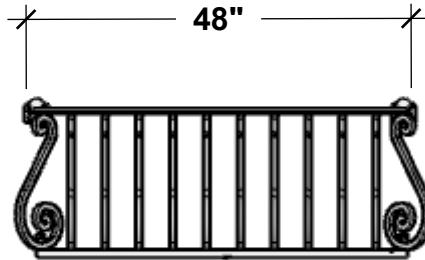

SIZE COMPARISON

PLANTERS
UNLIMITED

A Carlsbad Manufacturing Company

1 (888) 320-0626

www.plantersunlimited.com

GENERAL NOTES

1. Top Drame Handrail with Scalloped Mount Plates
2. Bottom Frame 3/4" Sq. Tube
3. Scrolls 3/4" sq. bar, spaced 4" +/- apart.
4. Corner Scrolls ser at 45 Degree Angle
5. Top Offset 5 Inches
6. Bottom Offset 4 Inches

PRODUCT DESCRIPTION				SKU				PREPARED FOR		APPROVAL SIGNATURE
SEVILLA FAUX BALCONY				707-BAL						
DIMENSIONS	MATERIAL	COLOR / FINISH	REP	DB	DATE	REV	ORDER #	PROJECT / SIDEMARK / IF#		APPROVAL DATE
	STEEL		Daniel	RM	01/2025					

PLEASE NOTE: Due to the handmade nature of our products, individual measurements may vary from those listed. The provided dimensions are for reference only

All images are the intellectual property of Planters Unlimited. Reproduction in any form is strictly prohibitive without the express written permission of Planters Unlimited. All designs are property of Planters Unlimited.