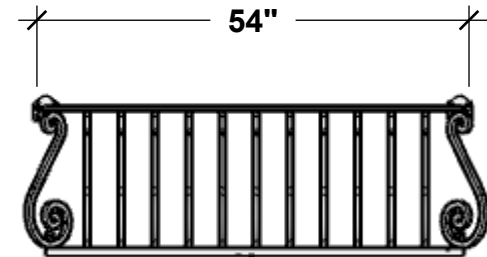

SIZE COMPARISON

PLANTERS
UNLIMITED

A Carlsbad Manufacturing Company

1 (888) 320-0626

www.plantersunlimited.com

GENERAL NOTES

1. Top Drame Handrail with Scalloped Mount Plates
2. Bottom Frame 3/4" Sq. Tube
3. Scrolls 3/4" sq. bar, spaced 4" +/- apart.
4. Corner Scrolls ser at 45 Degree Angle
5. Top Offset 5 Inches
6. Bottom Offset 4 Inches

PRODUCT DESCRIPTION				SKU				PREPARED FOR		APPROVAL SIGNATURE
SEVILLA FAUX BALCONY				707-BAL						
DIMENSIONS	MATERIAL	COLOR / FINISH	REP	DB	DATE	REV	ORDER #	PROJECT / SIDEMARK / IF#		APPROVAL DATE
	STEEL		Daniel	RM	01/2025					

PLEASE NOTE: Due to the handmade nature of our products, individual measurements may vary from those listed. The provided dimensions are for reference only

All images are the intellectual property of Planters Unlimited. Reproduction in any form is strictly prohibitive without the express written permission of Planters Unlimited. All designs are property of Planters Unlimited.