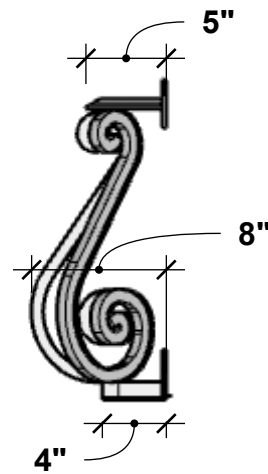

TOP VIEW

SIDE VIEW

BACK PERSPECTIVE VIEW

Standard Length Options

36"

48"

54"

60"

72"

Standard Height Options

18"

24"

30"

36"

42"

Color Options

Black Powder Coat

Bronze Tone Powder Coat

GENERAL NOTES

1. Top Drame Handrail with Scalloped Mount Plates
2. Bottom Frame 3/4" Sq. Tube
3. Scrolls 3/4" sq. bar, spaced 4" +/- apart.
4. Corner Scrolls ser at 45 Degree Angle
5. Top Offset 5 Inches
6. Bottom Offset 4 Inches