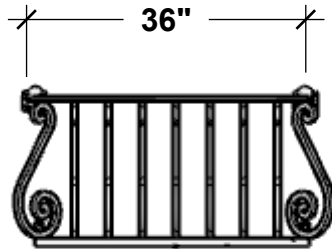

SIZE COMPARISON

PLANTERS
UNLIMITED

A Carlsbad Manufacturing Company

1 (888) 320-0626

www.plantersunlimited.com

GENERAL NOTES

1. Top Drame Handrail with Scalloped Mount Plates
2. Bottom Frame 3/4" Sq. Tube
3. Scrolls 3/4" sq. bar, spaced 4" +/- apart.
4. Corner Scrolls ser at 45 Degree Angle
5. Top Offset 5 Inches
6. Bottom Offset 4 Inches

PRODUCT DESCRIPTION				SKU				PREPARED FOR		APPROVAL SIGNATURE
SEVILLA FAUX BALCONY				707-BAL						
DIMENSIONS	MATERIAL	COLOR / FINISH	REP	DB	DATE	REV	ORDER #	PROJECT / SIDEMARK / IF#		APPROVAL DATE
	STEEL		Daniel	RM	01/2025					

PLEASE NOTE: Due to the handmade nature of our products, individual measurements may vary from those listed. The provided dimensions are for reference only

All images are the intellectual property of Planters Unlimited. Reproduction in any form is strictly prohibitive without the express written permission of Planters Unlimited. All designs are property of Planters Unlimited.