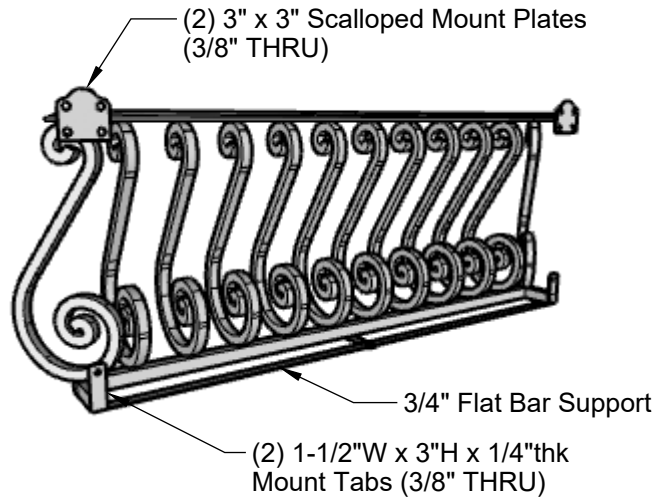

TOP VIEW

SIDE VIEW

BACK PERSPECTIVE VIEW

Standard Length Options

36"

48"

54"

60"

72"

Standard Height Options

18"

24"

30"

36"

42"

Color Options

Black Powder Coat

Bronze Tone Powder Coat

GENERAL NOTES

1. Top Drame Handrail with Scalloped Mount Plates
2. Bottom Frame 3/4" Sq. Tube
3. Scrolls 3/4" sq. bar, spaced 4" +/- apart.
4. Corner Scrolls ser at 45 Degree Angle
5. Top Offset 5 Inches
6. Bottom Offset 4 Inches