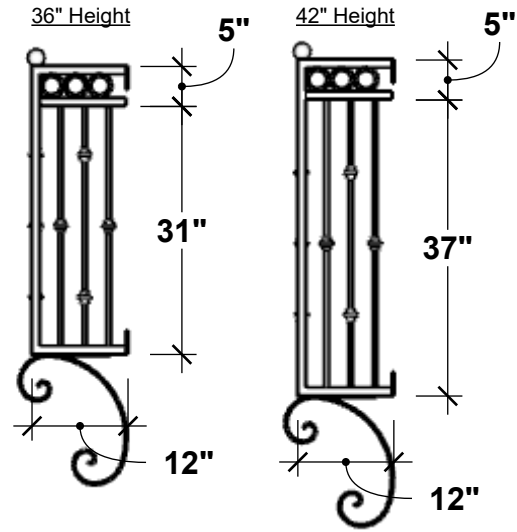

TOP VIEW

PERSPECTIVE VIEW

BACK PERSPECTIVE VIEW

BRACKET DETAIL

Standard Length Options

36"

48"

60"

72"

Standard Height Options

36"

42"

Color Options

Black

Bronze Tone

PLANTERS
UNLIMITED

PRODUCT DESCRIPTION				SKU				PREPARED FOR	APPROVAL SIGNATURE
CASSIA JULIET FAUX BALCONY				712-BAL					
DIMENSIONS	MATERIAL	COLOR / FINISH	REP	DB	DATE	REV	ORDER #	PROJECT / SIDEMARK / IF#	APPROVAL DATE
	STEEL		Daniel	RM	01/2025				