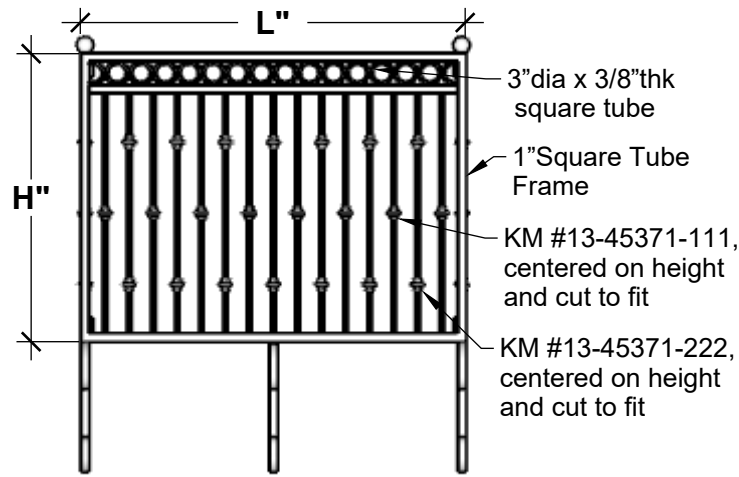

TOP VIEW

PERSPECTIVE VIEW

BACK PERSPECTIVE VIEW

BRACKET DETAIL

Standard Length Options

36"

48"

60"

72"

Standard Height Options

36"

42"

Color Options

Black

Bronze Tone

PLANTERS
UNLIMITED

A Carlsbad Manufacturing Company

1 (888) 320-0626

www.plantersunlimited.com

GENERAL NOTES

1. Use KM Panel or Manufacture to Specification
2. 1"W x 1/4"thk Flat Bar Scrolls. Shipped separately and bolted in Place to Balcony and Wall

PRODUCT DESCRIPTION				SKU				PREPARED FOR	APPROVAL SIGNATURE
CASSIA JULIET FAUX BALCONY				712-BAL					
DIMENSIONS	MATERIAL	COLOR / FINISH	REP	DB	DATE	REV	ORDER #	PROJECT / SIDEMARK / IF#	APPROVAL DATE
	STEEL		Daniel	RM	01/2025				