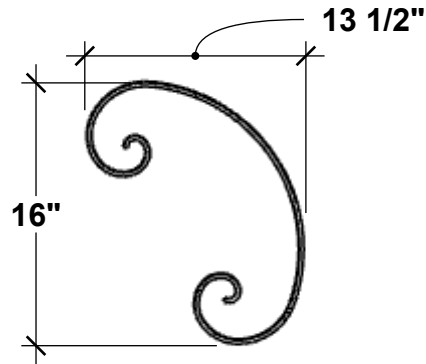

TOP VIEW

PERSPECTIVE VIEW

BACK PERSPECTIVE VIEW

BRACKET DETAIL

Standard Length Options

36"

48"

60"

72"

Standard Height Options

36"

42"

Color Options

Black

Bronze Tone

PLANTERS
UNLIMITED