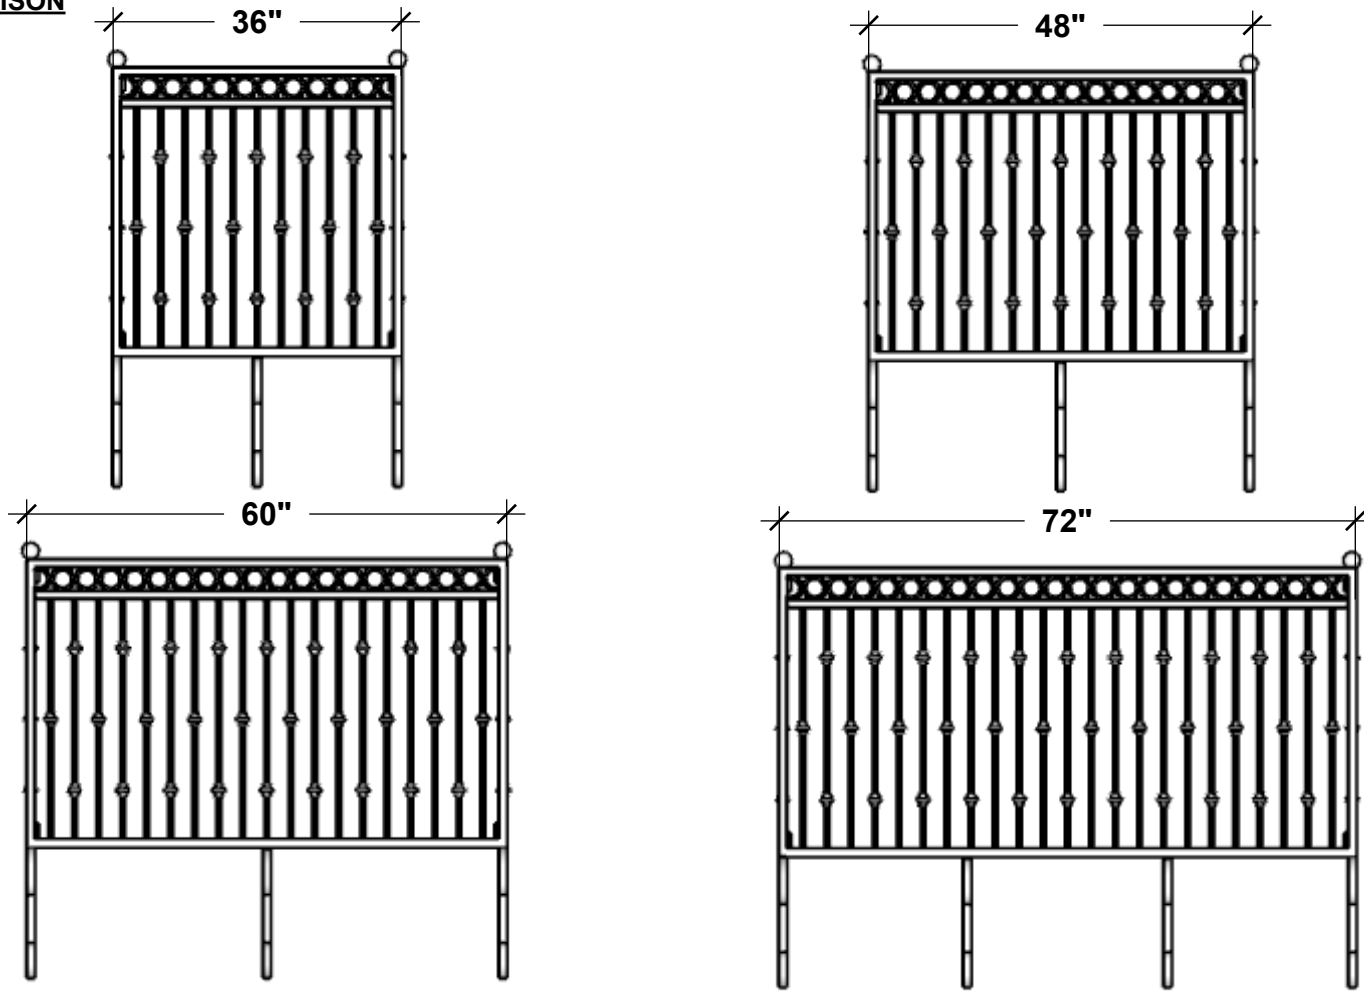

SIZE COMPARISON

**PLANTERS
UNLIMITED**

A Carlsbad Manufacturing Company

1 (888) 320-0626

www.plantersunlimited.com

GENERAL NOTES

1. Use KM Panel or Manufacture to Specification
2. 1"W x 1/4"thk Flat Bar Scrolls. Shipped separately and bolted in Place to Balcony and Wall

PRODUCT DESCRIPTION				SKU				PREPARED FOR	APPROVAL SIGNATURE
CASSIA JULIET FAUX BALCONY				712-BAL					
DIMENSIONS	MATERIAL	COLOR / FINISH	REP	DB	DATE	REV	ORDER #	PROJECT / SIDEMARK / IF#	APPROVAL DATE
	STEEL		Daniel	RM	01/2025				

PLEASE NOTE: Due to the handmade nature of our products, individual measurements may vary from those listed. The provided dimensions are for reference only
All images are the intellectual property of Planters Unlimited. Reproduction in any form is strictly prohibitive without the express written permission of Planters Unlimited. All designs are property of Planters Unlimited.