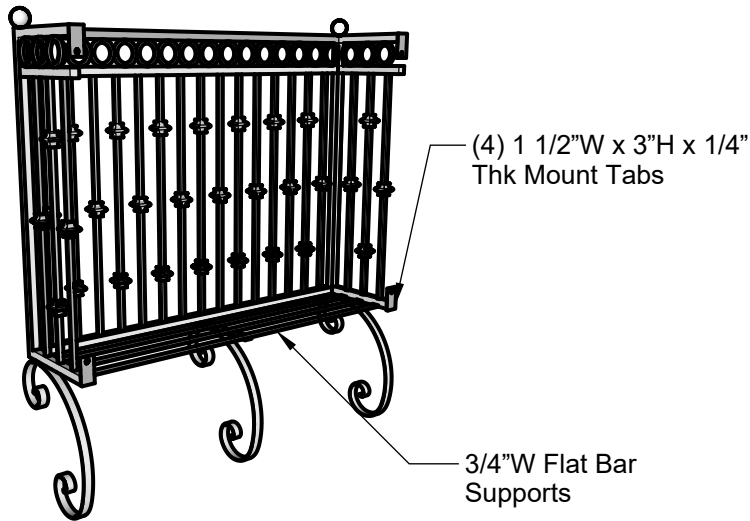

TOP VIEW

PERSPECTIVE VIEW

BACK PERSPECTIVE VIEW

BRACKET DETAIL

Standard Length Options

36"

48"

60"

72"

Standard Height Options

36"

42"

Color Options

Black

Bronze Tone

PLANTERS
UNLIMITED

A Carlsbad Manufacturing Company

1 (888) 320-0626

www.plantersunlimited.com

GENERAL NOTES

1. Use KM Panel or Manufacture to Specification
2. 1"W x 1/4"thk Flat Bar Scrolls. Shipped separately and bolted in Place to Balcony and Wall

PRODUCT DESCRIPTION				SKU				PREPARED FOR	APPROVAL SIGNATURE
CASSIA JULIET FAUX BALCONY				712-BAL					
DIMENSIONS	MATERIAL	COLOR / FINISH	REP	DB	DATE	REV	ORDER #	PROJECT / SIDEMARK / IF#	APPROVAL DATE
	STEEL		Daniel	RM	01/2025				