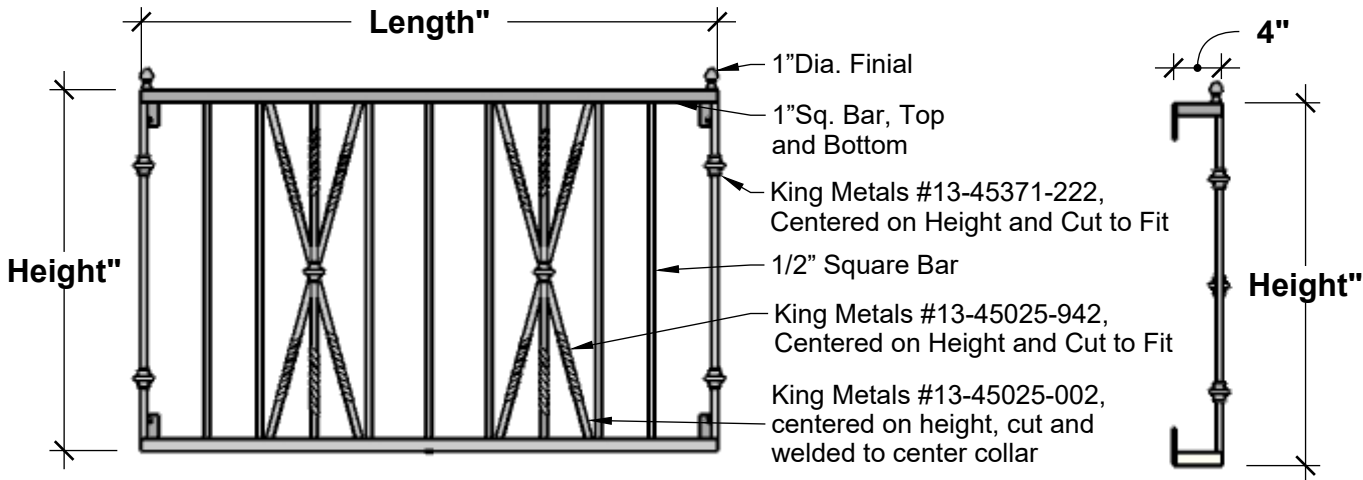

TOP VIEW

SIDE VIEW

PERSPECTIVE VIEW

SIZE COMPARISON

Standard Length Options

36"
48"
60"
72"

Standard Height Options

30"
36"
42"
48"