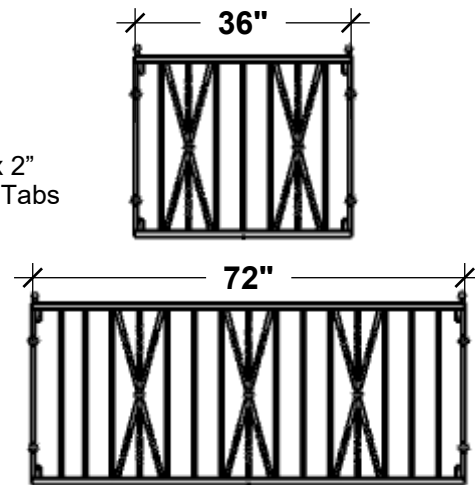

TOP VIEW

SIDE VIEW

PERSPECTIVE VIEW

SIZE COMPARISON

Standard Length Options

36"
48"
60"
72"

Standard Height Options

30"
36"
42"
48"