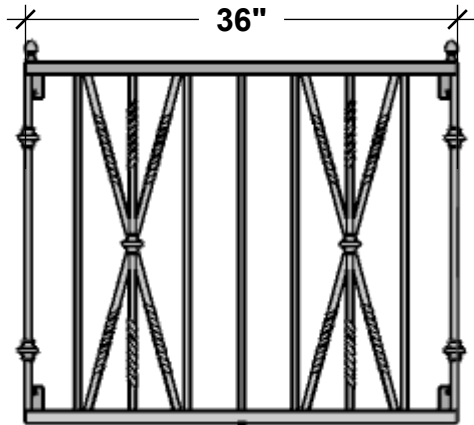

SIZE COMPARISON

**PLANTERS
UNLIMITED**

A Carlsbad Manufacturing Company

1 (888) 320-0626

www.plantersunlimited.com

GENERAL NOTES

PRODUCT DESCRIPTION				SKU				PREPARED FOR	APPROVAL SIGNATURE
BANBURY FAUX BALCONY				716-BAL					
DIMENSIONS	MATERIAL	COLOR / FINISH	REP	DB	DATE	REV	ORDER #	PROJECT / SIDEMARK / IF#	APPROVAL DATE
			Daniel	RM	01/2025				

PLEASE NOTE: Due to the handmade nature of our products, individual measurements may vary from those listed. The provided dimensions are for reference only

All images are the intellectual property of Planters Unlimited. Reproduction in any form is strictly prohibitive without the express written permission of Planters Unlimited. All designs are property of Planters Unlimited.