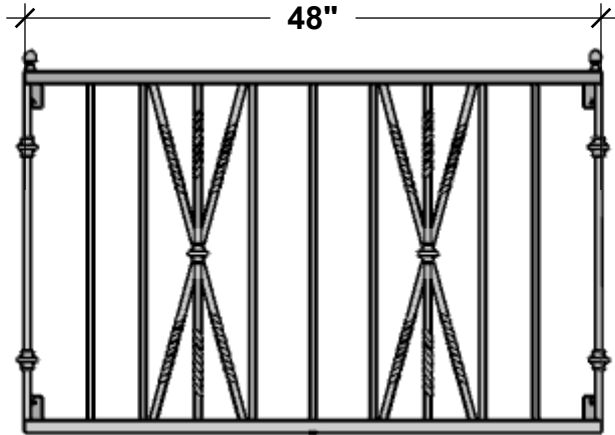

SIZE COMPARISON

**PLANTERS
UNLIMITED**

A Carlsbad Manufacturing Company

1 (888) 320-0626

www.plantersunlimited.com

GENERAL NOTES

PRODUCT DESCRIPTION				SKU				PREPARED FOR	APPROVAL SIGNATURE
BANBURY FAUX BALCONY				716-BAL					
DIMENSIONS	MATERIAL	COLOR / FINISH	REP	DB	DATE	REV	ORDER #	PROJECT / SIDEMARK / IF#	APPROVAL DATE
			Daniel	RM	01/2025				

PLEASE NOTE: Due to the handmade nature of our products, individual measurements may vary from those listed. The provided dimensions are for reference only

All images are the intellectual property of Planters Unlimited. Reproduction in any form is strictly prohibitive without the express written permission of Planters Unlimited. All designs are property of Planters Unlimited.