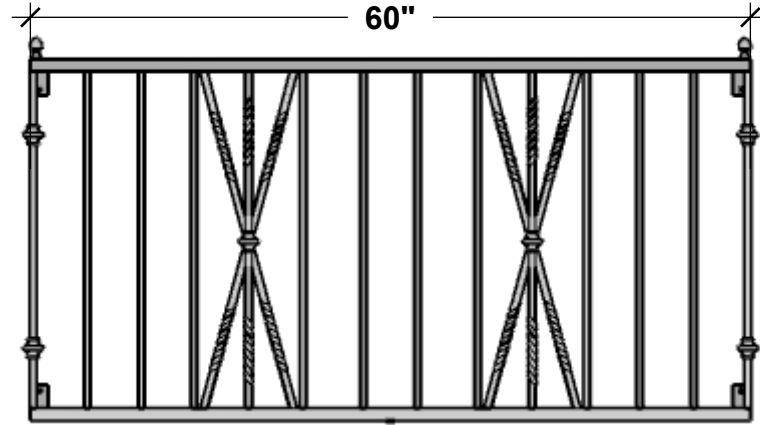

SIZE COMPARISON

**PLANTERS
UNLIMITED**

A Carlsbad Manufacturing Company

1 (888) 320-0626

www.plantersunlimited.com

GENERAL NOTES

PRODUCT DESCRIPTION				SKU				PREPARED FOR	APPROVAL SIGNATURE
BANBURY FAUX BALCONY				716-BAL					
DIMENSIONS	MATERIAL	COLOR / FINISH	REP	DB	DATE	REV	ORDER #	PROJECT / SIDEMARK / IF#	APPROVAL DATE
			Daniel	RM	01/2025				

PLEASE NOTE: Due to the handmade nature of our products, individual measurements may vary from those listed. The provided dimensions are for reference only

All images are the intellectual property of Planters Unlimited. Reproduction in any form is strictly prohibitive without the express written permission of Planters Unlimited. All designs are property of Planters Unlimited.