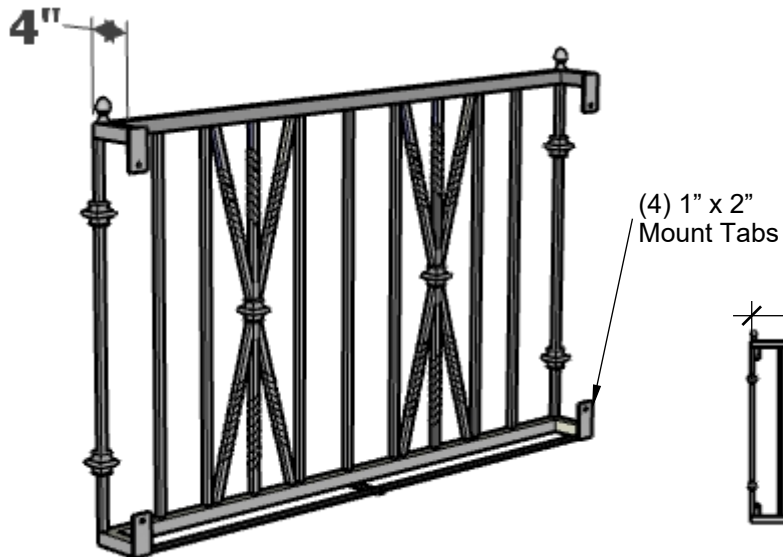

TOP VIEW

SIDE VIEW

PERSPECTIVE VIEW

SIZE COMPARISON

Standard Length Options

36"
48"
60"
72"

Standard Height Options

30"
36"
42"
48"