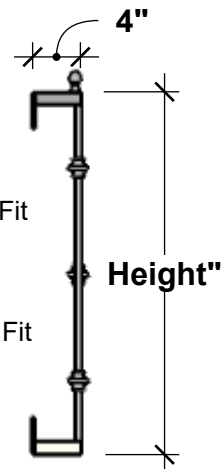

TOP VIEW

SIDE VIEW

PERSPECTIVE VIEW

SIZE COMPARISON

Standard Length Options

36"
48"
60"
72"

Standard Height Options

30"
36"
42"
48"