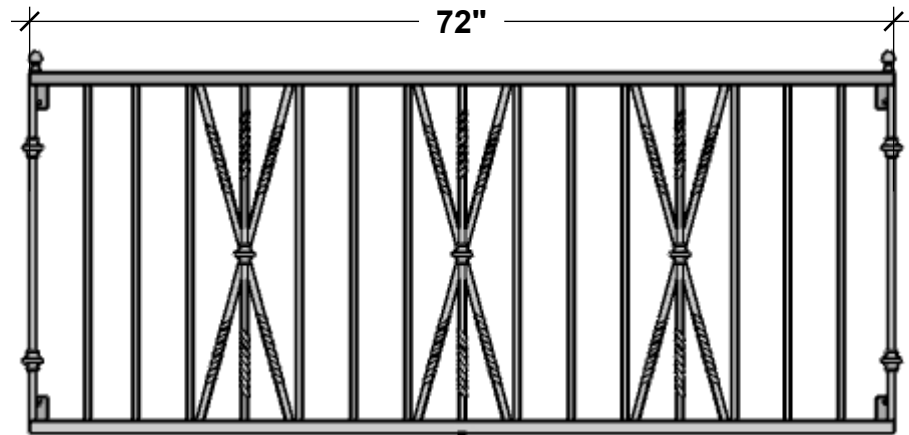

SIZE COMPARISON

**PLANTERS
UNLIMITED**

A Carlsbad Manufacturing Company

1 (888) 320-0626

www.plantersunlimited.com

GENERAL NOTES

PRODUCT DESCRIPTION				SKU				PREPARED FOR	APPROVAL SIGNATURE
BANBURY FAUX BALCONY				716-BAL					
DIMENSIONS	MATERIAL	COLOR / FINISH	REP	DB	DATE	REV	ORDER #	PROJECT / SIDEMARK / IF#	APPROVAL DATE
			Daniel	RM	01/2025				

PLEASE NOTE: Due to the handmade nature of our products, individual measurements may vary from those listed. The provided dimensions are for reference only

All images are the intellectual property of Planters Unlimited. Reproduction in any form is strictly prohibitive without the express written permission of Planters Unlimited. All designs are property of Planters Unlimited.