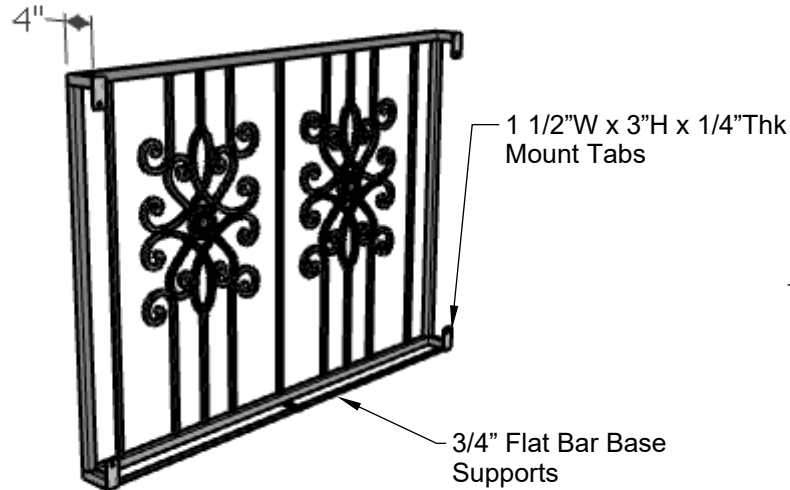

FRONT VIEW

SIDE VIEW

PERSPECTIVE VIEW

SIZE COMPARISON

Standard Length Options	
59"	
84"	
109"	
Standard Height Options	
30"	
36"	
42"	
48"	
Color Options	
Black Powder Coat	
Bronze Tone Powder Coat	

PLANTERS
UNLIMITED

A Carlsbad Manufacturing Company

1 (888) 320-0626

www.plantersunlimited.com

GENERAL NOTES

Ansedonia Design has larger than 4" spaces,
So decorative only over windows or architectural piece
(cannot be used inconjunction with doors)

PRODUCT DESCRIPTION					SKU			PREPARED FOR		APPROVAL SIGNATURE
ANSEDONIA FAUX BALCONY					721-BAL					
DIMENSIONS	MATERIAL	COLOR / FINISH	REP	DB	DATE	REV	ORDER #	PROJECT / SIDEMARK / IF#		APPROVAL DATE
			Daniel	RM	01/2025					