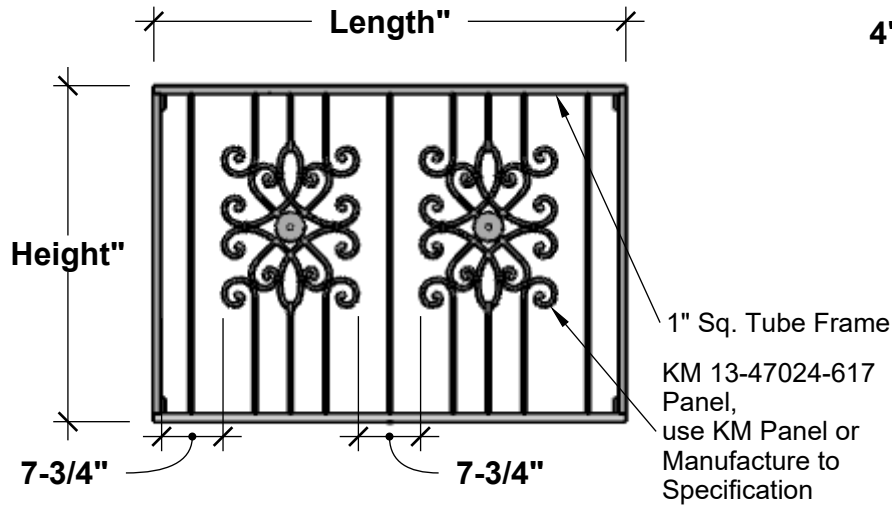

FRONT VIEW

SIDE VIEW

PERSPECTIVE VIEW

SIZE COMPARISON

Standard Length Options	
59"	
84"	
109"	
Standard Height Options	
30"	
36"	
42"	
48"	
Color Options	
Black Powder Coat	
Bronze Tone Powder Coat	

PLANTERS
UNLIMITED

A Carlsbad Manufacturing Company

1 (888) 320-0626

www.plantersunlimited.com

GENERAL NOTES

Ansedonia Design has larger than 4" spaces,
So decorative only over windows or architectural piece
(cannot be used inconjunction with doors)