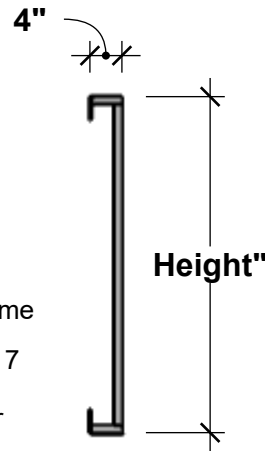

FRONT VIEW

SIDE VIEW

PERSPECTIVE VIEW

SIZE COMPARISON

Standard Length Options	
59"	
84"	
109"	
Standard Height Options	
30"	
36"	
42"	
48"	
Color Options	
Black Powder Coat	
Bronze Tone Powder Coat	

PLANTERS
UNLIMITED

A Carlsbad Manufacturing Company

1 (888) 320-0626

www.plantersunlimited.com

GENERAL NOTES

Ansedonia Design has larger than 4" spaces,
So decorative only over windows or architectural piece
(cannot be used inconjunction with doors)