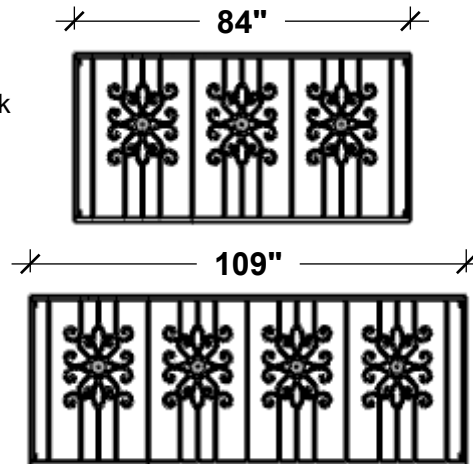

FRONT VIEW

SIDE VIEW

PERSPECTIVE VIEW

SIZE COMPARISON

Standard Length Options	
59"	
84"	
109"	
Standard Height Options	
30"	
36"	
42"	
48"	
Color Options	
Black Powder Coat	
Bronze Tone Powder Coat	

PLANTERS
UNLIMITED

A Carlsbad Manufacturing Company

1 (888) 320-0626

www.plantersunlimited.com

GENERAL NOTES

Ansedonia Design has larger than 4" spaces,
So decorative only over windows or architectural piece
(cannot be used inconjunction with doors)