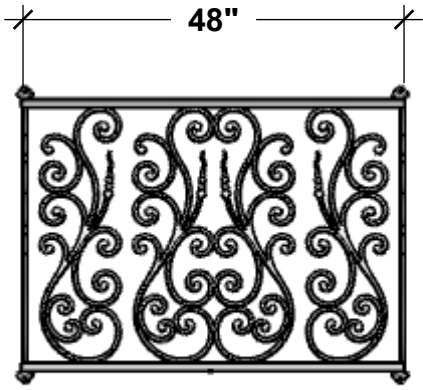

SIZE COMPARISON

PLANTERS
UNLIMITED

A Carlsbad Manufacturing Company

1 (888) 320-0626

www.plantersunlimited.com

GENERAL NOTES

1. Scroll work, KM 13-33024-518 or manufactured to specification
2. 10" Standard Offset (Front to Back)
3. Custom sizes available
4. Vertical Balusters no more than 4" Apart
5. Installation Hardware not Included

PRODUCT DESCRIPTION				SKU				PREPARED FOR		APPROVAL SIGNATURE
AUBERGINE FAUX BALCONY				727-BAL						
DIMENSIONS	MATERIAL	COLOR / FINISH	REP	DB	DATE	REV	ORDER #	PROJECT / SIDEMARK / IF#		APPROVAL DATE
	STEEL		Daniel	RM	01/2025					

PLEASE NOTE: Due to the handmade nature of our products, individual measurements may vary from those listed. The provided dimensions are for reference only

All images are the intellectual property of Planters Unlimited. Reproduction in any form is strictly prohibitive without the express written permission of Planters Unlimited. All designs are property of Planters Unlimited.