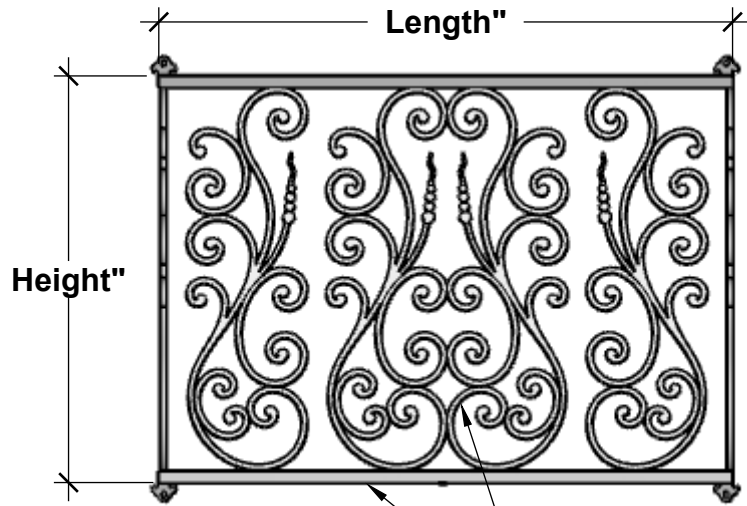

FRONT VIEW

SIDE VIEW

PERSPECTIVE VIEW

Standard Length Options	
48"	
64"	
72"	
Standard Height Options	
36"	
42"	
Color Options	
Black Powder Coat	
Bronze Tone Powder Coat	

GENERAL NOTES
1. Scroll work, KM 13-33024-518 or manufactured to specification 2. 10" Standard Offset (Front to Back) 3. Custom sizes available 4. Vertical Balusters no more than 4" Apart 5. Installation Hardware not Included