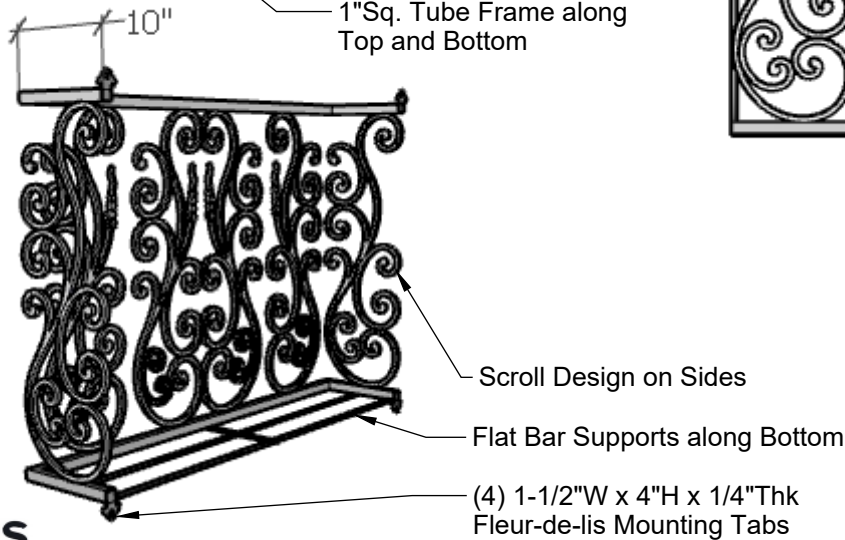

FRONT VIEW

SIDE VIEW

PERSPECTIVE VIEW

Standard Length Options	
48"	
64"	
72"	
Standard Height Options	
36"	
42"	
Color Options	
Black Powder Coat	
Bronze Tone Powder Coat	

GENERAL NOTES
1. Scroll work, KM 13-33024-518 or manufactured to specification 2. 10" Standard Offset (Front to Back) 3. Custom sizes available 4. Vertical Balusters no more than 4" Apart 5. Installation Hardware not Included