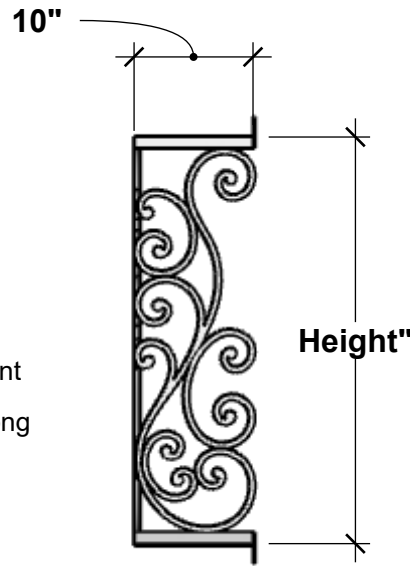

FRONT VIEW

SIDE VIEW

PERSPECTIVE VIEW

Standard Length Options	
48"	
64"	
72"	
Standard Height Options	
36"	
42"	
Color Options	
Black Powder Coat	
Bronze Tone Powder Coat	

GENERAL NOTES
1. Scroll work, KM 13-33024-518 or manufactured to specification 2. 10" Standard Offset (Front to Back) 3. Custom sizes available 4. Vertical Balusters no more than 4" Apart 5. Installation Hardware not Included