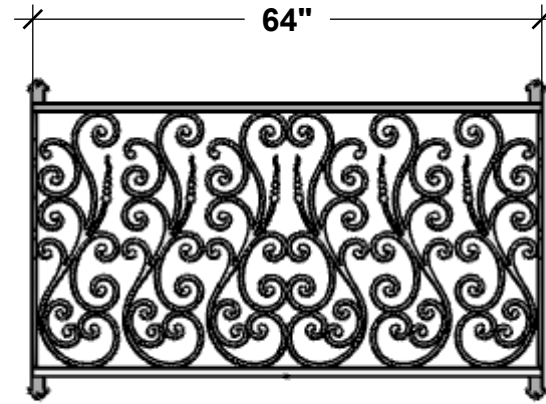

SIZE COMPARISON

PLANTERS
UNLIMITED

A Carlsbad Manufacturing Company

1 (888) 320-0626

www.plantersunlimited.com

GENERAL NOTES

1. Scroll work, KM 13-33024-518 or manufactured to specification
2. 10" Standard Offset (Front to Back)
3. Custom sizes available
4. Vertical Balusters no more than 4" Apart
5. Installation Hardware not Included

PRODUCT DESCRIPTION				SKU				PREPARED FOR		APPROVAL SIGNATURE
AUBERGINE FAUX BALCONY				727-BAL						
DIMENSIONS	MATERIAL	COLOR / FINISH	REP	DB	DATE	REV	ORDER #	PROJECT / SIDEMARK / IF#		APPROVAL DATE
	STEEL		Daniel	RM	01/2025					

PLEASE NOTE: Due to the handmade nature of our products, individual measurements may vary from those listed. The provided dimensions are for reference only

All images are the intellectual property of Planters Unlimited. Reproduction in any form is strictly prohibitive without the express written permission of Planters Unlimited. All designs are property of Planters Unlimited.