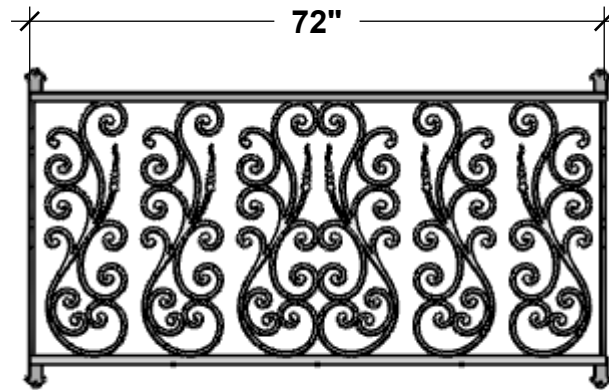

FRONT VIEW

SIDE VIEW

PERSPECTIVE VIEW

Standard Length Options	
48"	
64"	
72"	
Standard Height Options	
36"	
42"	
Color Options	
Black Powder Coat	
Bronze Tone Powder Coat	

GENERAL NOTES
1. Scroll work, KM 13-33024-518 or manufactured to specification 2. 10" Standard Offset (Front to Back) 3. Custom sizes available 4. Vertical Balusters no more than 4" Apart 5. Installation Hardware not Included

PLANTERS
UNLIMITED

A Carlsbad Manufacturing Company

1 (888) 320-0626

www.plantersunlimited.com

PRODUCT DESCRIPTION				SKU				PREPARED FOR		APPROVAL SIGNATURE
AUBERGINE FAUX BALCONY				727-BAL						
DIMENSIONS	MATERIAL	COLOR / FINISH	REP	DB	DATE	REV	ORDER #	PROJECT / SIDEMARK / IF#		APPROVAL DATE
	STEEL		Daniel	RM	01/2025					

SIZE COMPARISON

PLANTERS
UNLIMITED

A Carlsbad Manufacturing Company

1 (888) 320-0626

www.plantersunlimited.com

GENERAL NOTES

1. Scroll work, KM 13-33024-518 or manufactured to specification
2. 10" Standard Offset (Front to Back)
3. Custom sizes available
4. Vertical Balusters no more than 4" Apart
5. Installation Hardware not Included