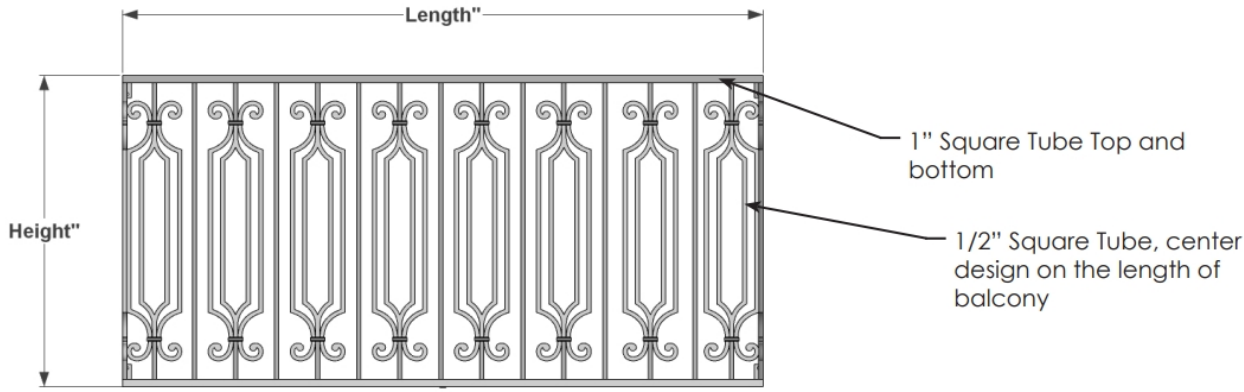

**TOP VIEW**

**BACK PERSPECTIVE VIEW**

**Standard Length Options**

36"

48"

60"

72"

84"

**Standard Height Options**

30"

36"

42"

**Color Options**

Black Powder Coat

Bronze Tone Powder Coat

**GENERAL NOTES**

- 1. 7" Standard Offset (Front to Back)
- 2. Custom sizes Available
- 3. Design has larger than 4" spaces cannot be used with doors
- 4. Installation Hardware not Included
- 5. Use KM Panel or Manufacture to Specification