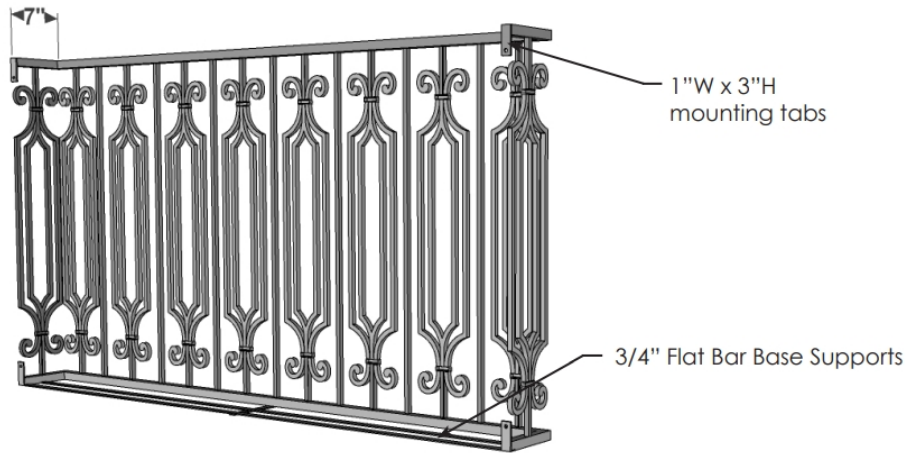

**TOP VIEW**

**BACK PERSPECTIVE VIEW**

**Standard Length Options**

36"

48"

60"

72"

84"

**Standard Height Options**

30"

36"

42"

**Color Options**

Black Powder Coat

Bronze Tone Powder Coat

**GENERAL NOTES**

- 1. 7" Standard Offset (Front to Back)
- 2. Custom sizes Available
- 3. Design has larger than 4" spaces cannot be used with doors
- 4. Installation Hardware not Included
- 5. Use KM Panel or Manufacture to Specification