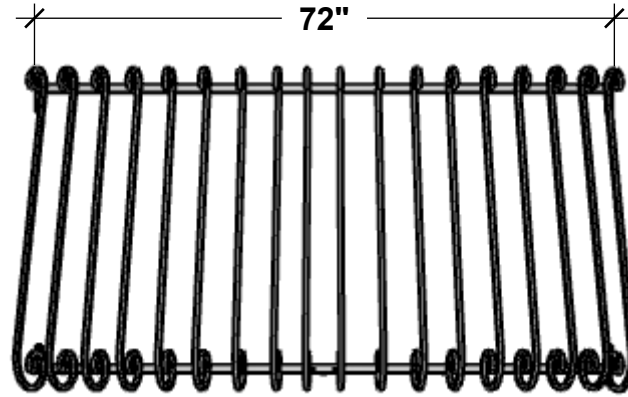

SIZE COMPARISON

PLANTERS
UNLIMITED

A Carlsbad Manufacturing Company

1 (888) 320-0626

www.plantersunlimited.com

GENERAL NOTES

1. 12" Standard Offset (Front to Back)
2. Custom sizes Available
3. Vertical Balusters no more than 4" Apart
4. Installation Hardware not Included

*Made to Order
*None Refundable

PRODUCT DESCRIPTION				SKU				PREPARED FOR		APPROVAL SIGNATURE
BARCELONA FAUX BALCONY				733-BAL						
DIMENSIONS	MATERIAL	COLOR / FINISH	REP	DB	DATE	REV	ORDER #	PROJECT / SIDEMARK / IF#	APPROVAL DATE	
	STEEL		Daniel	RM	01/2025					

PLEASE NOTE: Due to the handmade nature of our products, individual measurements may vary from those listed. The provided dimensions are for reference only

All images are the intellectual property of Planters Unlimited. Reproduction in any form is strictly prohibitive without the express written permission of Planters Unlimited. All designs are property of Planters Unlimited.