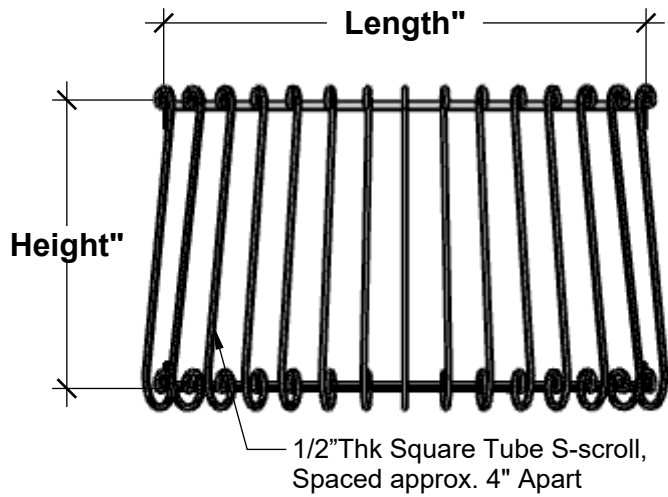

FRONT VIEW

TOP VIEW

For 60" Length

For 72" and 84" Length

PERSPECTIVE VIEW

MOUNTING DETAIL

Standard Length Options

60"

72"

84"

Standard Height Options

36"

42"

Color Options

Black Powder Coat

Bronze Tone Powder Coat