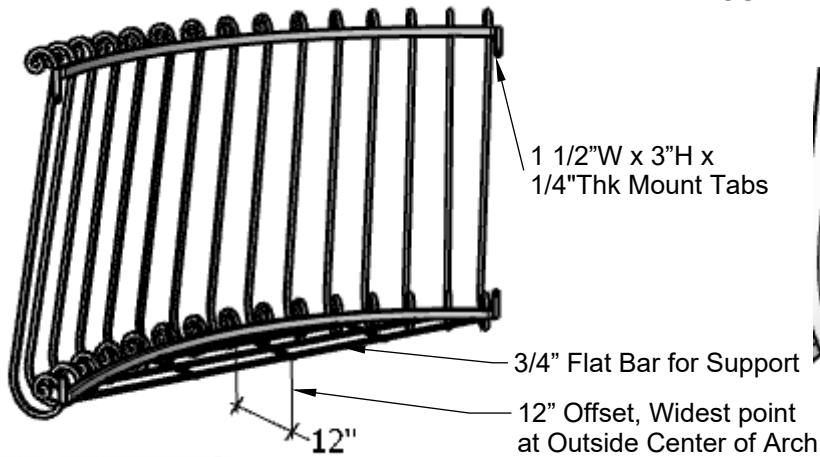

FRONT VIEW

TOP VIEW

For 60" Length

For 72" and 84" Length

PERSPECTIVE VIEW

MOUNTING DETAIL

Standard Length Options

60"

72"

84"

Standard Height Options

36"

42"

Color Options

Black Powder Coat

Bronze Tone Powder Coat

GENERAL NOTES

1. 12" Standard Offset (Front to Back)
2. Custom sizes Available
3. Vertical Balusters no more than 4" Apart
4. Installation Hardware not Included

*Made to Order
*None Refundable

PLANTERS
UNLIMITED