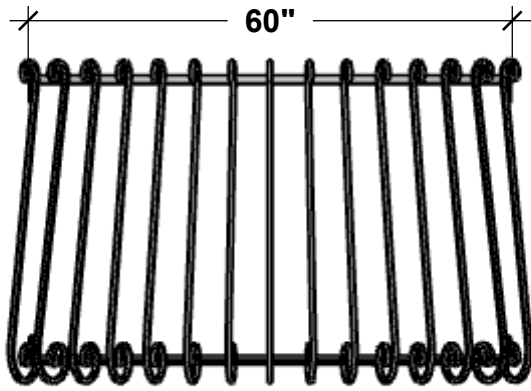

SIZE COMPARISON

PLANTERS
UNLIMITED

A Carlsbad Manufacturing Company

1 (888) 320-0626

www.plantersunlimited.com

GENERAL NOTES

1. 12" Standard Offset (Front to Back)
2. Custom sizes Available
3. Vertical Balusters no more than 4" Apart
4. Installation Hardware not Included

*Made to Order
*None Refundable

PRODUCT DESCRIPTION				SKU				PREPARED FOR		APPROVAL SIGNATURE
BARCELONA FAUX BALCONY				733-BAL						
DIMENSIONS	MATERIAL	COLOR / FINISH	REP	DB	DATE	REV	ORDER #	PROJECT / SIDEMARK / IF#	APPROVAL DATE	
	STEEL		Daniel	RM	01/2025					

PLEASE NOTE: Due to the handmade nature of our products, individual measurements may vary from those listed. The provided dimensions are for reference only

All images are the intellectual property of Planters Unlimited. Reproduction in any form is strictly prohibitive without the express written permission of Planters Unlimited. All designs are property of Planters Unlimited.