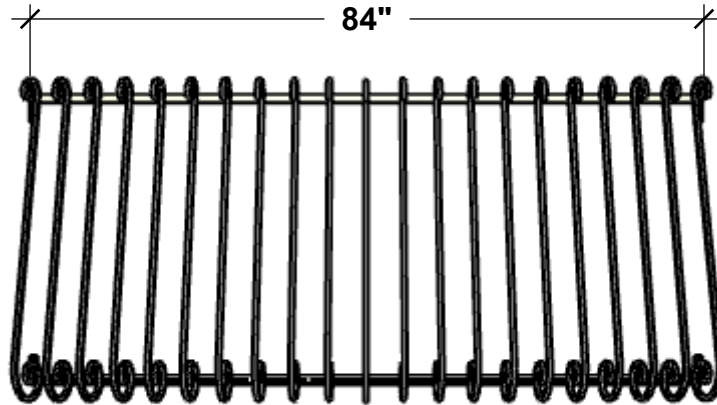

SIZE COMPARISON

PLANTERS
UNLIMITED

A Carlsbad Manufacturing Company

1 (888) 320-0626

www.plantersunlimited.com

GENERAL NOTES

1. 12" Standard Offset (Front to Back)
2. Custom sizes Available
3. Vertical Balusters no more than 4" Apart
4. Installation Hardware not Included

*Made to Order
*None Refundable

PRODUCT DESCRIPTION				SKU				PREPARED FOR		APPROVAL SIGNATURE
BARCELONA FAUX BALCONY				733-BAL						
DIMENSIONS	MATERIAL	COLOR / FINISH	REP	DB	DATE	REV	ORDER #	PROJECT / SIDEMARK / IF#	APPROVAL DATE	
	STEEL		Daniel	RM	01/2025					

PLEASE NOTE: Due to the handmade nature of our products, individual measurements may vary from those listed. The provided dimensions are for reference only

All images are the intellectual property of Planters Unlimited. Reproduction in any form is strictly prohibitive without the express written permission of Planters Unlimited. All designs are property of Planters Unlimited.