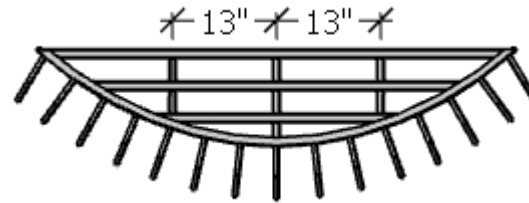

FRONT VIEW

TOP VIEW

For 60" Length

For 72" and 84" Length

PERSPECTIVE VIEW

MOUNTING DETAIL

Standard Length Options

60"

72"

84"

Standard Height Options

36"

42"

Color Options

Black Powder Coat

Bronze Tone Powder Coat