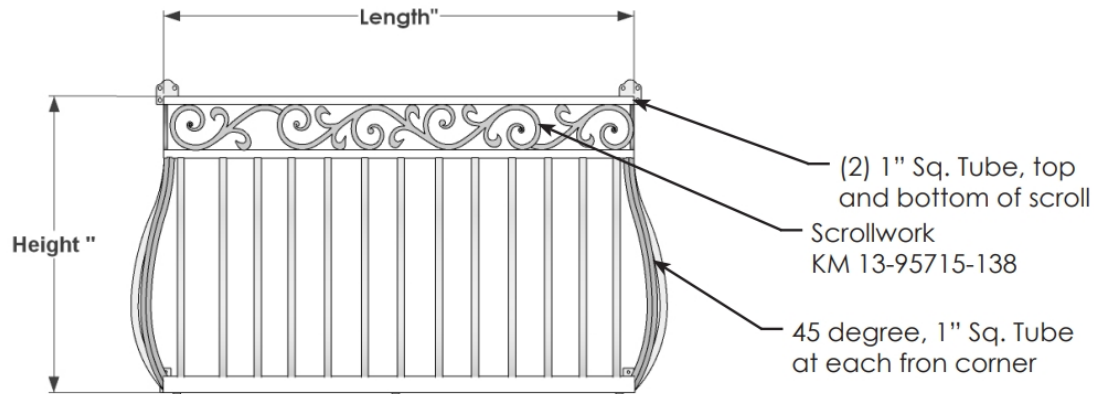

FRONT VIEW

PERSPECTIVE VIEW

SIDE VIEW

Standard Length Options
36"
48"
60"
72"
84"
Standard Height Options
36"
42"
Color Options
Black Powder Coat
Bronze Tone Powder Coat

GENERAL NOTES
1. 8" Standard Offset (Front to Back) 2. Custom sizes Available 3. Vertical Balusters no more than 4" Apart 4. Installation Hardware not Included 5. Use KM Panel or Manufacture to Specification *Made to Order *None Refundable