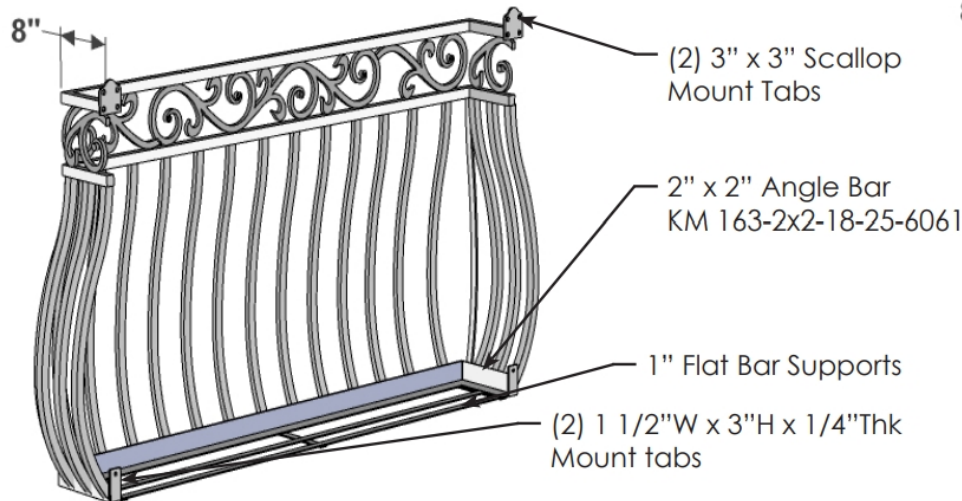

FRONT VIEW

PERSPECTIVE VIEW

SIDE VIEW

Standard Length Options
36"
48"
60"
72"
84"
Standard Height Options
36"
42"
Color Options
Black Powder Coat
Bronze Tone Powder Coat

GENERAL NOTES
1. 8" Standard Offset (Front to Back) 2. Custom sizes Available 3. Vertical Balusters no more than 4" Apart 4. Installation Hardware not Included 5. Use KM Panel or Manufacture to Specification *Made to Order *None Refundable