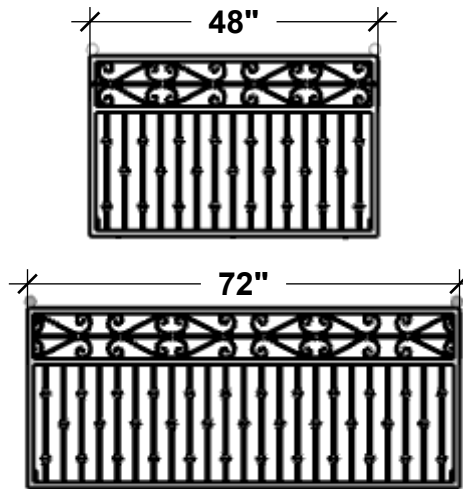

TOP VIEW

SIDE VIEW

PERSPECTIVE VIEW

SIZE COMPARISON

Standard Length Options	
48"	
60"	
72"	
84"	
Standard Height Options	
30"	
36"	
42"	
Color Options	
Black	
Bronze Tone	

GENERAL NOTES
Use KM Panel or Manufacture to specification

PLANTERS
UNLIMITED

A Carlsbad Manufacturing Company

1 (888) 320-0626

www.plantersunlimited.com

PRODUCT DESCRIPTION				SKU				PREPARED FOR		APPROVAL SIGNATURE
FINESTRA FAUX BALCONY				736-BAL						
DIMENSIONS	MATERIAL	COLOR / FINISH	REP	DB	DATE	REV	ORDER #	PROJECT / SIDEMARK / IF#		APPROVAL DATE
			Daniel	RM	01/2025					