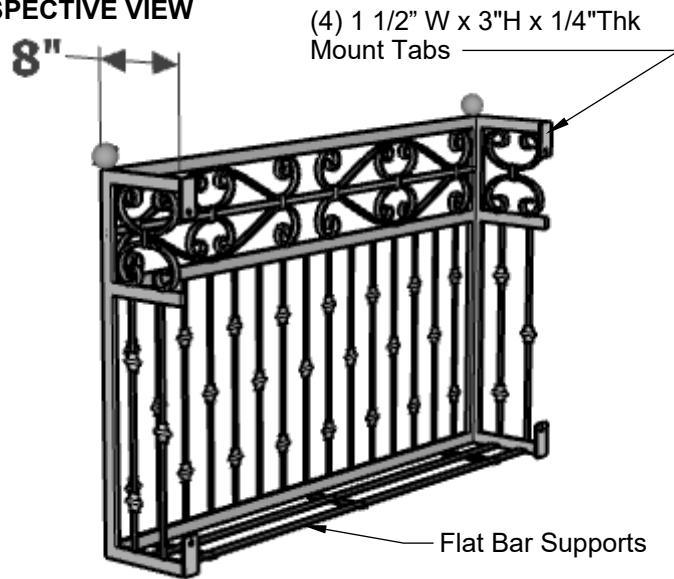

TOP VIEW

SIDE VIEW

PERSPECTIVE VIEW

SIZE COMPARISON

Standard Length Options	
48"	
60"	
72"	
84"	
Standard Height Options	
30"	
36"	
42"	
Color Options	
Black	
Bronze Tone	

GENERAL NOTES
Use KM Panel or Manufacture to specification