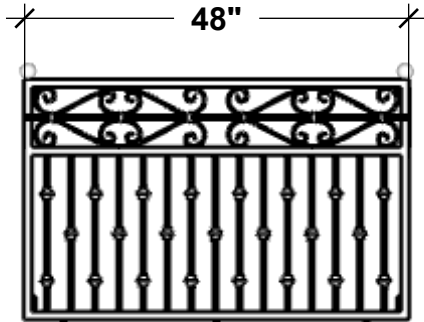

SIZE COMPARISON

PLANTERS
UNLIMITED

A Carlsbad Manufacturing Company

1 (888) 320-0626

www.plantersunlimited.com

GENERAL NOTES

Use KM Panel or Manufacture to specification

PRODUCT DESCRIPTION				SKU				PREPARED FOR	APPROVAL SIGNATURE
FINESTRA FAUX BALCONY				736-BAL					
DIMENSIONS	MATERIAL	COLOR / FINISH	REP	DB	DATE	REV	ORDER #	PROJECT / SIDEMARK / IF#	APPROVAL DATE
			Daniel	RM	01/2025				

PLEASE NOTE: Due to the handmade nature of our products, individual measurements may vary from those listed. The provided dimensions are for reference only

All images are the intellectual property of Planters Unlimited. Reproduction in any form is strictly prohibitive without the express written permission of Planters Unlimited. All designs are property of Planters Unlimited.