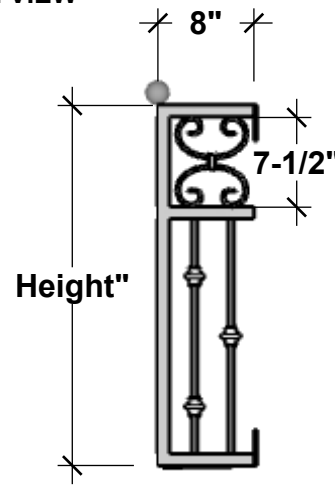

TOP VIEW

SIDE VIEW

PERSPECTIVE VIEW

SIZE COMPARISON

Standard Length Options	
48"	
60"	
72"	
84"	
Standard Height Options	
30"	
36"	
42"	
Color Options	
Black	
Bronze Tone	

GENERAL NOTES
Use KM Panel or Manufacture to specification