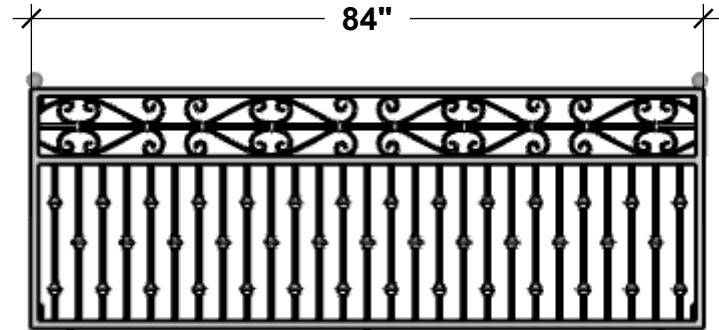

SIZE COMPARISON

PLANTERS
UNLIMITED

A Carlsbad Manufacturing Company

1 (888) 320-0626

www.plantersunlimited.com

GENERAL NOTES

Use KM Panel or Manufacture to specification

PRODUCT DESCRIPTION				SKU				PREPARED FOR	APPROVAL SIGNATURE
FINESTRA FAUX BALCONY				736-BAL					
DIMENSIONS	MATERIAL	COLOR / FINISH	REP	DB	DATE	REV	ORDER #	PROJECT / SIDEMARK / IF#	APPROVAL DATE
			Daniel	RM	01/2025				

PLEASE NOTE: Due to the handmade nature of our products, individual measurements may vary from those listed. The provided dimensions are for reference only

All images are the intellectual property of Planters Unlimited. Reproduction in any form is strictly prohibitive without the express written permission of Planters Unlimited. All designs are property of Planters Unlimited.