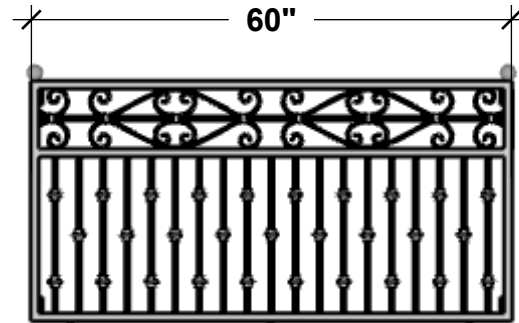

SIZE COMPARISON

PLANTERS
UNLIMITED

A Carlsbad Manufacturing Company

1 (888) 320-0626

www.plantersunlimited.com

GENERAL NOTES

Use KM Panel or Manufacture to specification

PRODUCT DESCRIPTION				SKU				PREPARED FOR	APPROVAL SIGNATURE
FINESTRA FAUX BALCONY				736-BAL					
DIMENSIONS	MATERIAL	COLOR / FINISH	REP	DB	DATE	REV	ORDER #	PROJECT / SIDEMARK / IF#	APPROVAL DATE
			Daniel	RM	01/2025				

PLEASE NOTE: Due to the handmade nature of our products, individual measurements may vary from those listed. The provided dimensions are for reference only

All images are the intellectual property of Planters Unlimited. Reproduction in any form is strictly prohibitive without the express written permission of Planters Unlimited. All designs are property of Planters Unlimited.