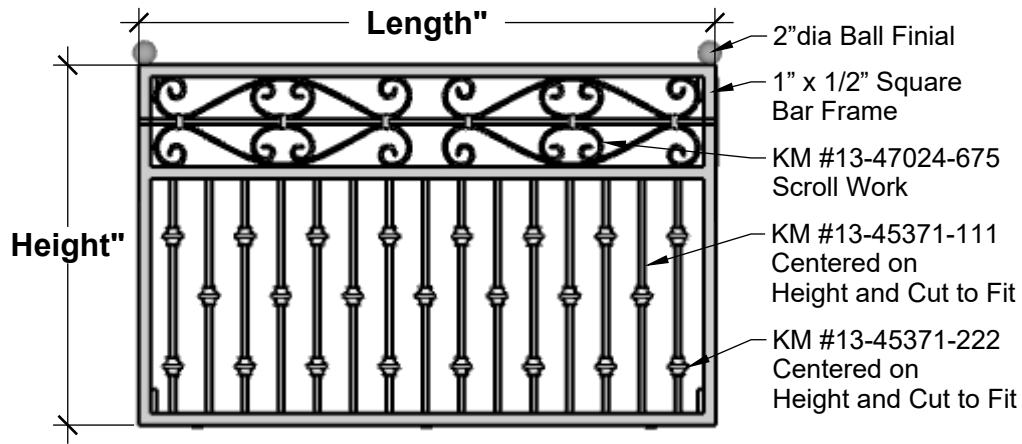

TOP VIEW

SIDE VIEW

PERSPECTIVE VIEW

SIZE COMPARISON

Standard Length Options	
48"	
60"	
72"	
84"	
Standard Height Options	
30"	
36"	
42"	
Color Options	
Black	
Bronze Tone	

GENERAL NOTES
Use KM Panel or Manufacture to specification

PLANTERS
UNLIMITED

A Carlsbad Manufacturing Company

1 (888) 320-0626

www.plantersunlimited.com

PRODUCT DESCRIPTION				SKU				PREPARED FOR		APPROVAL SIGNATURE
FINESTRA FAUX BALCONY				736-BAL						
DIMENSIONS	MATERIAL	COLOR / FINISH	REP	DB	DATE	REV	ORDER #	PROJECT / SIDEMARK / IF#		APPROVAL DATE
			Daniel	RM	01/2025					