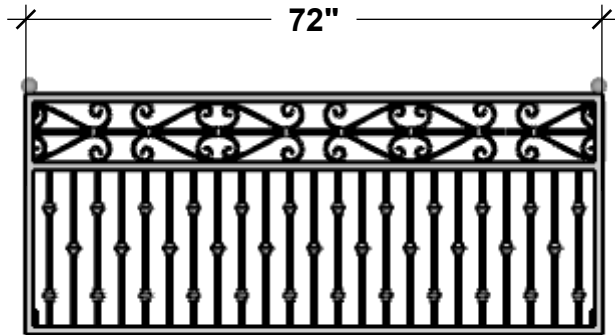

SIZE COMPARISON

PLANTERS
UNLIMITED

A Carlsbad Manufacturing Company

1 (888) 320-0626

www.plantersunlimited.com

GENERAL NOTES

Use KM Panel or Manufacture to specification

PRODUCT DESCRIPTION				SKU				PREPARED FOR	APPROVAL SIGNATURE
FINESTRA FAUX BALCONY				736-BAL					
DIMENSIONS	MATERIAL	COLOR / FINISH	REP	DB	DATE	REV	ORDER #	PROJECT / SIDEMARK / IF#	APPROVAL DATE
			Daniel	RM	01/2025				

PLEASE NOTE: Due to the handmade nature of our products, individual measurements may vary from those listed. The provided dimensions are for reference only

All images are the intellectual property of Planters Unlimited. Reproduction in any form is strictly prohibitive without the express written permission of Planters Unlimited. All designs are property of Planters Unlimited.