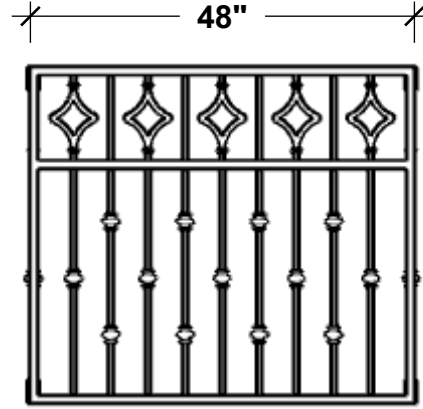

SIZE COMPARISON

GENERAL NOTES

PLANTERS
UNLIMITED

A Carlsbad Manufacturing Company

1 (888) 320-0626

www.plantersunlimited.com

PRODUCT DESCRIPTION				SKU				PREPARED FOR	APPROVAL SIGNATURE
SOLITAIRE FAUX BALCONY				737-BAL					
DIMENSIONS	MATERIAL	COLOR / FINISH	REP	DB	DATE	REV	ORDER #	PROJECT / SIDEMARK / IF#	APPROVAL DATE
	STEEL		Daniel	RM	01/2025				

PLEASE NOTE: Due to the handmade nature of our products, individual measurements may vary from those listed. The provided dimensions are for reference only. All images are the intellectual property of Planters Unlimited. Reproduction in any form is strictly prohibitive without the express written permission of Planters Unlimited. All designs are property of Planters Unlimited.