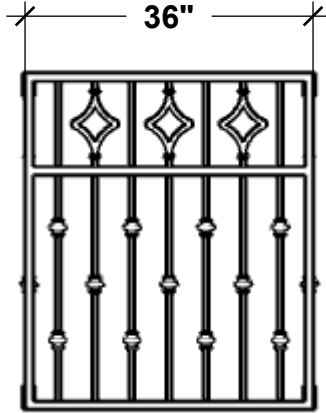

SIZE COMPARISON

GENERAL NOTES

PLANTERS
UNLIMITED

A Carlsbad Manufacturing Company

1 (888) 320-0626

www.plantersunlimited.com

PRODUCT DESCRIPTION				SKU				PREPARED FOR	APPROVAL SIGNATURE
SOLITAIRE FAUX BALCONY				737-BAL					
DIMENSIONS	MATERIAL	COLOR / FINISH	REP	DB	DATE	REV	ORDER #	PROJECT / SIDEMARK / IF#	APPROVAL DATE
	STEEL		Daniel	RM	01/2025				

PLEASE NOTE: Due to the handmade nature of our products, individual measurements may vary from those listed. The provided dimensions are for reference only. All images are the intellectual property of Planters Unlimited. Reproduction in any form is strictly prohibitive without the express written permission of Planters Unlimited. All designs are property of Planters Unlimited.