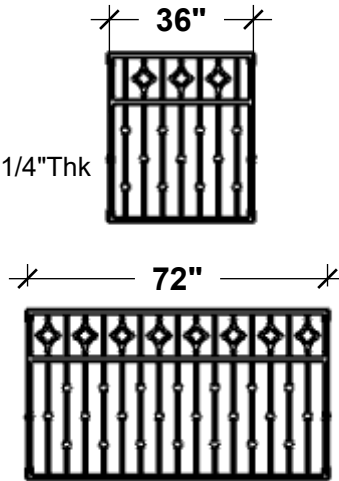

TOP VIEW

SIDE VIEW

BOTTOM VIEW

SIZE COMPARISON

Standard Length Options

36"

48"

60"

72"

Standard Height Options

36"

42"

Color Options

Black

Bronze Tone

GENERAL NOTES