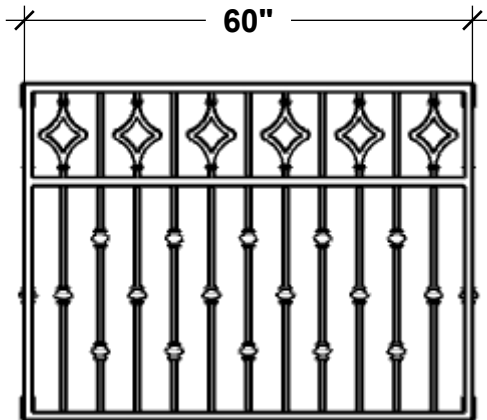

SIZE COMPARISON

GENERAL NOTES

PLANTERS
UNLIMITED

A Carlsbad Manufacturing Company

1 (888) 320-0626

www.plantersunlimited.com

PRODUCT DESCRIPTION				SKU				PREPARED FOR	APPROVAL SIGNATURE
SOLITAIRE FAUX BALCONY				737-BAL					
DIMENSIONS	MATERIAL	COLOR / FINISH	REP	DB	DATE	REV	ORDER #	PROJECT / SIDEMARK / IF#	APPROVAL DATE
	STEEL		Daniel	RM	01/2025				

PLEASE NOTE: Due to the handmade nature of our products, individual measurements may vary from those listed. The provided dimensions are for reference only. All images are the intellectual property of Planters Unlimited. Reproduction in any form is strictly prohibitive without the express written permission of Planters Unlimited. All designs are property of Planters Unlimited.