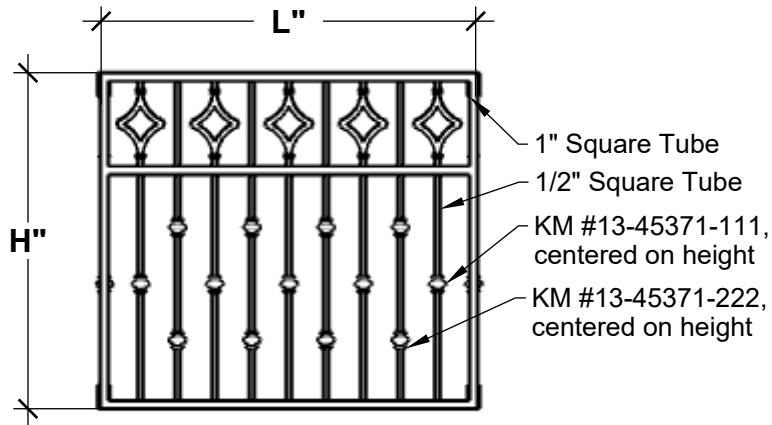

TOP VIEW

SIDE VIEW

BOTTOM VIEW

SIZE COMPARISON

Standard Length Options

36"

48"

60"

72"

Standard Height Options

36"

42"

Color Options

Black

Bronze Tone

GENERAL NOTES