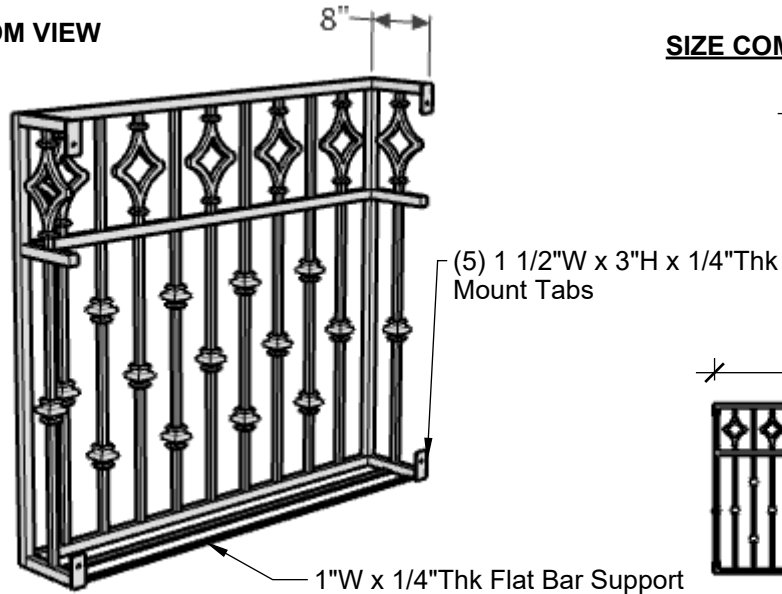

TOP VIEW

SIDE VIEW

BOTTOM VIEW

SIZE COMPARISON

Standard Length Options

36"

48"

60"

72"

Standard Height Options

36"

42"

Color Options

Black

Bronze Tone

GENERAL NOTES