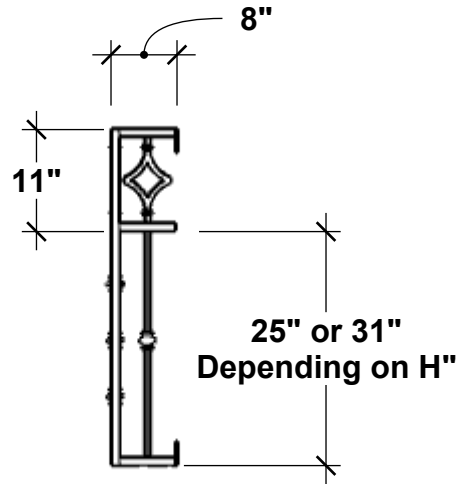

TOP VIEW

SIDE VIEW

BOTTOM VIEW

SIZE COMPARISON

Standard Length Options

36"

48"

60"

72"

Standard Height Options

36"

42"

Color Options

Black

Bronze Tone

GENERAL NOTES