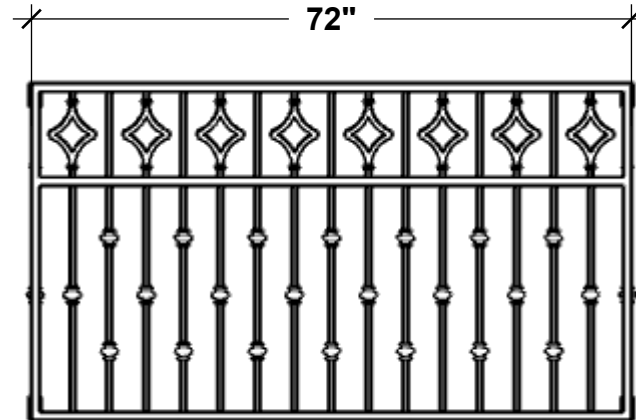

SIZE COMPARISON

GENERAL NOTES

PLANTERS
UNLIMITED

A Carlsbad Manufacturing Company

1 (888) 320-0626

www.plantersunlimited.com

PRODUCT DESCRIPTION				SKU				PREPARED FOR	APPROVAL SIGNATURE
SOLITAIRE FAUX BALCONY				737-BAL					
DIMENSIONS	MATERIAL	COLOR / FINISH	REP	DB	DATE	REV	ORDER #	PROJECT / SIDEMARK / IF#	APPROVAL DATE
	STEEL		Daniel	RM	01/2025				

PLEASE NOTE: Due to the handmade nature of our products, individual measurements may vary from those listed. The provided dimensions are for reference only. All images are the intellectual property of Planters Unlimited. Reproduction in any form is strictly prohibitive without the express written permission of Planters Unlimited. All designs are property of Planters Unlimited.