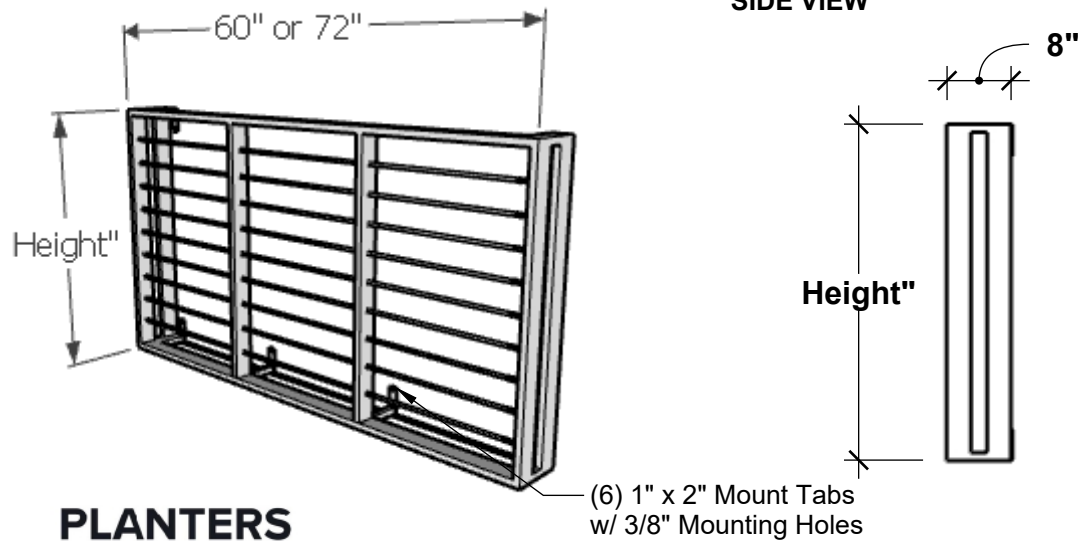

PERSPECTIVE VIEW

SIDE VIEW

Standard Length Options	
36"	
48"	
60"	
72"	
Standard Height Options	
36"	
42"	
Color Options	
Black Powder Coat	
Bronze Tone Powder Coat	

GENERAL NOTES	

PLANTERS
UNLIMITED

A Carlsbad Manufacturing Company

1 (888) 320-0626

www.plantersunlimited.com

PRODUCT DESCRIPTION					SKU			PREPARED FOR		APPROVAL SIGNATURE
MODERN CABLE FAUX BALCONY					740-BAL					
DIMENSIONS	MATERIAL	COLOR / FINISH	REP	DB	DATE	REV	ORDER #	PROJECT / SIDEMARK / IF#		APPROVAL DATE
	STEEL		Daniel	RM	01/2025					