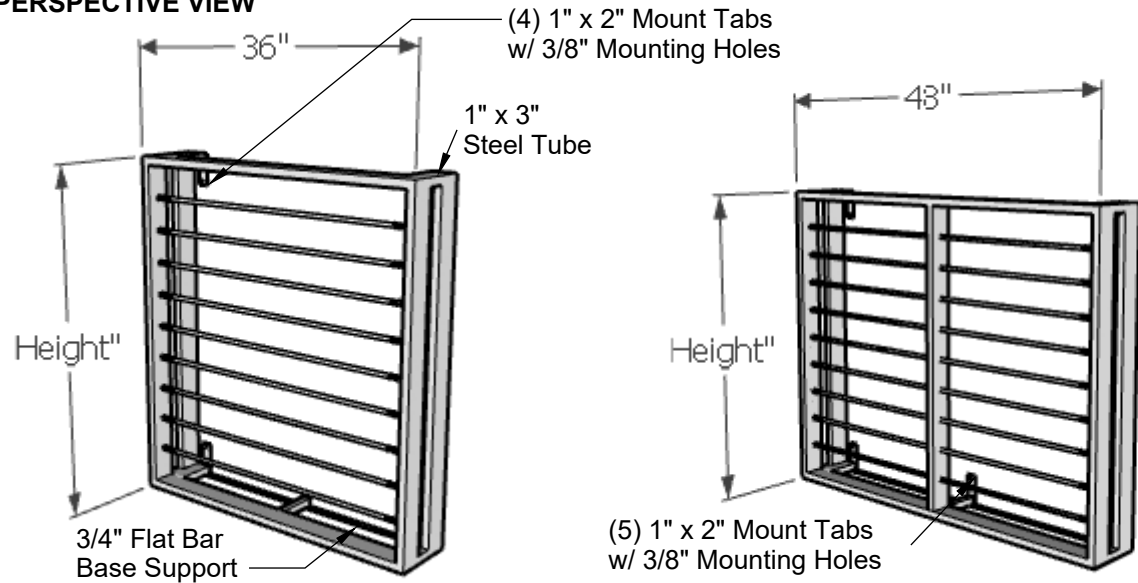

PERSPECTIVE VIEW

SIDE VIEW

Standard Length Options	
36"	
48"	
60"	
72"	
Standard Height Options	
36"	
42"	
Color Options	
Black Powder Coat	
Bronze Tone Powder Coat	

GENERAL NOTES	

PLANTERS
UNLIMITED

A Carlsbad Manufacturing Company

1 (888) 320-0626

www.plantersunlimited.com

PRODUCT DESCRIPTION					SKU			PREPARED FOR		APPROVAL SIGNATURE
MODERN CABLE FAUX BALCONY					740-BAL					
DIMENSIONS	MATERIAL	COLOR / FINISH	REP	DB	DATE	REV	ORDER #	PROJECT / SIDEMARK / IF#		APPROVAL DATE
	STEEL		Daniel	RM	01/2025					