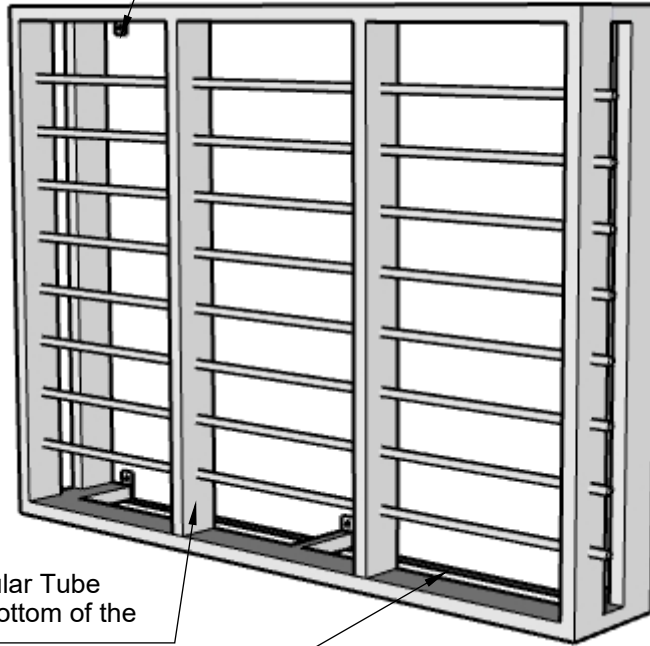

FRONT VIEW

PERSPECTIVE VIEW

1/2" Rod

1" x 2" Mount Tabs with 3/8" Mountings Holes

1-1/4"

SIDE VIEW

8"

No more than 4" Spacing between Rods

1" x 3" Rectangular Tube Top, Side and Bottom of the Balcony

3/4" Flat Bar Base Supports

Standard Length Options

36"

48"

60"

72"

Standard Height Options