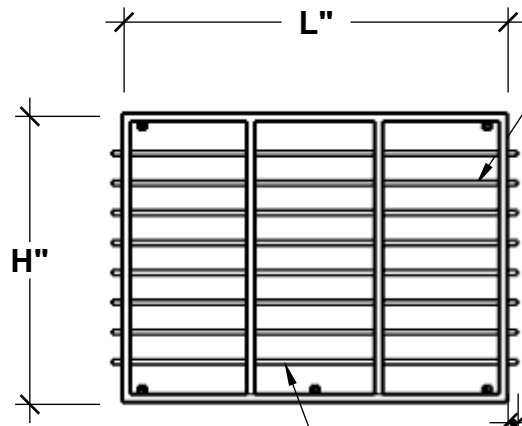

FRONT VIEW

PERSPECTIVE VIEW

1/2" Rod

1" x 2" Mount Tabs with 3/8" Mountings Holes

1-1/4"

SIDE VIEW

8"

No more than 4" Spacing between Rods

1" x 3" Rectangular Tube Top, Side and Bottom of the Balcony

3/4" Flat Bar Base Supports

Standard Length Options

36"

48"

60"

72"

Standard Height Options