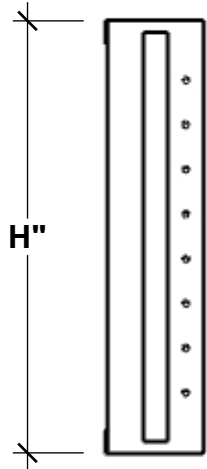

FRONT VIEW

PERSPECTIVE VIEW

1/2" Rod

1" x 2" Mount Tabs with 3/8" Mountings Holes

1-1/4"

SIDE VIEW

8"

No more than 4" Spacing between Rods

1" x 3" Rectangular Tube Top, Side and Bottom of the Balcony

3/4" Flat Bar Base Supports

Standard Length Options

36"

48"

60"

72"

Standard Height Options

36"

42"

Color Options

Black Powder Coat

Bronze Powder Coat

GENERAL NOTES

1. Standard Offset: 8" Front to Back
2. Custom Sizes Available
3. Installation Hardware Not Included
4. For Decorative Purposes Only

Made to Order
Not Refundable