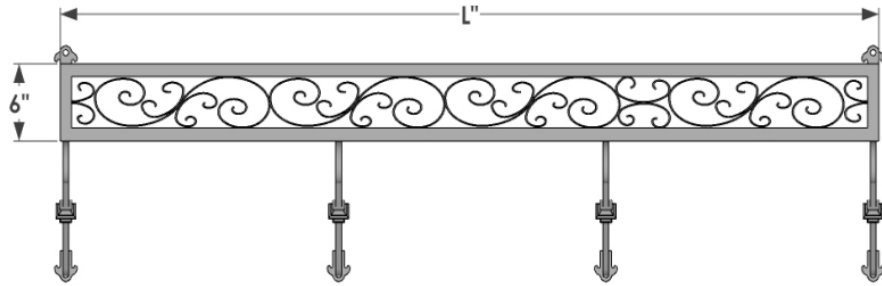

FRONT VIEW

Standard Length Options	
	36"
	48"
	60"
	72"

BACK PERSPECTIVE VIEW

PLANTERS
UNLIMITED

A Carlsbad Manufacturing Company

1 (888) 320-0626

www.plantersunlimited.com

GENERAL NOTES

- 1. 12" Standard Offset (Front to Back)
- 2. Custom Sizes Available
- 3. Installation hardware not Included

Made to Order
Not Refundable

PRODUCT DESCRIPTION				SKU				PREPARED FOR		APPROVAL SIGNATURE
DAYSPRING POTERY SHELF w/ SCROLL MOUNTING BRACKETS				771-PSD						
DIMENSIONS	MATERIAL	COLOR / FINISH	REP	DB	DATE	REV	ORDER #	PROJECT / SIDEMARK / IF#		APPROVAL DATE
	STEEL		Daniel	RM	01/2025					