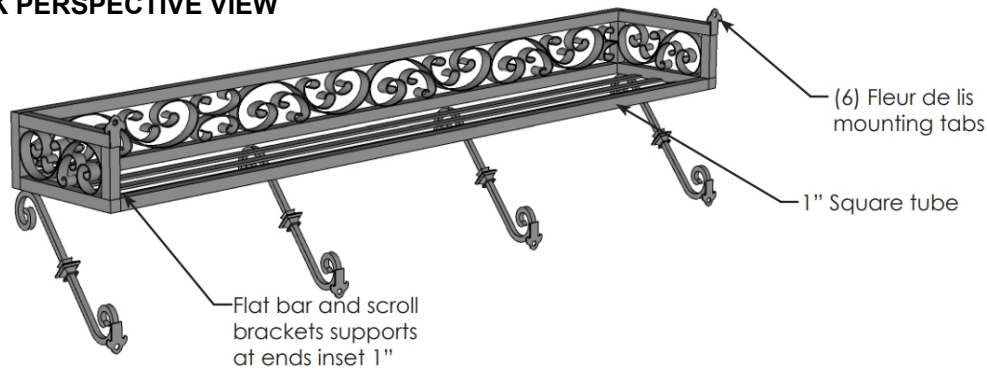

FRONT VIEW

Standard Length Options	
	36"
	48"
	60"
	72"

BACK PERSPECTIVE VIEW

PLANTERS
UNLIMITED

A Carlsbad Manufacturing Company

1 (888) 320-0626

www.plantersunlimited.com

GENERAL NOTES

- 1. 12" Standard Offset (Front to Back)
- 2. Custom Sizes Available
- 3. Installation hardware not Included

Made to Order
Not Refundable

PRODUCT DESCRIPTION				SKU				PREPARED FOR		APPROVAL SIGNATURE
DAYSPRING POTERY SHELF w/ SCROLL MOUNTING BRACKETS				771-PSD						
DIMENSIONS	MATERIAL	COLOR / FINISH	REP	DB	DATE	REV	ORDER #	PROJECT / SIDEMARK / IF#		APPROVAL DATE
	STEEL		Daniel	RM	01/2025					