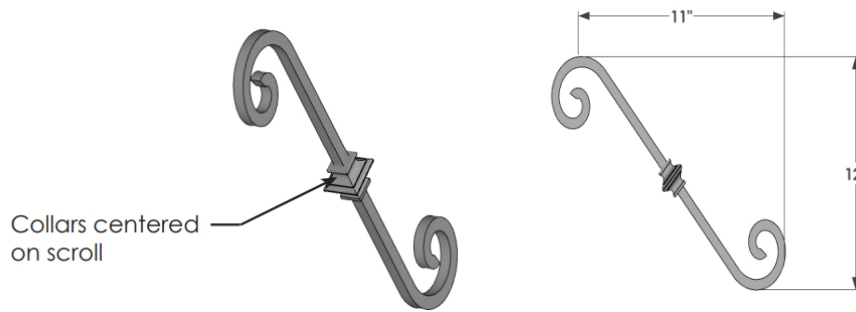

FRONT VIEW

Standard Length Options	
	36"
	48"
	60"
	72"

BACK PERSPECTIVE VIEW

PLANTERS
UNLIMITED

A Carlsbad Manufacturing Company

1 (888) 320-0626

www.plantersunlimited.com

GENERAL NOTES

- 1. 12" Standard Offset (Front to Back)
- 2. Custom Sizes Available
- 3. Installation hardware not Included

Made to Order
Not Refundable

PRODUCT DESCRIPTION				SKU				PREPARED FOR		APPROVAL SIGNATURE
DAYSPRING POTERY SHELF w/ SCROLL MOUNTING BRACKETS				771-PSD						
DIMENSIONS	MATERIAL	COLOR / FINISH	REP	DB	DATE	REV	ORDER #	PROJECT / SIDEMARK / IF#		APPROVAL DATE
	STEEL		Daniel	RM	01/2025					