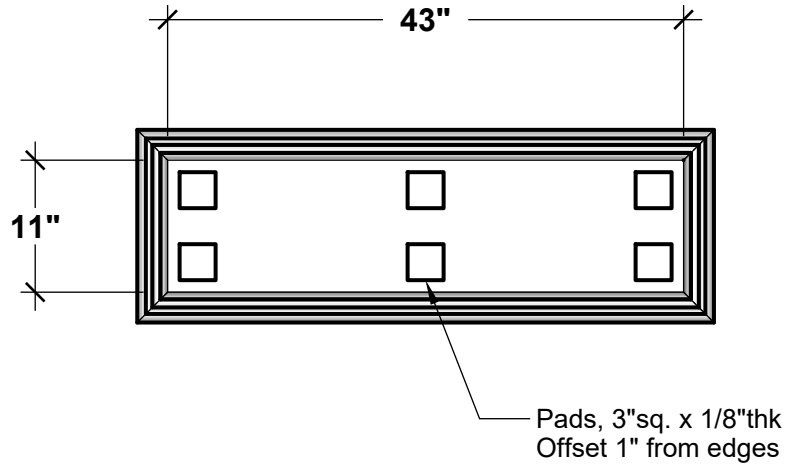

BOTTOM VIEW

PERSPECTIVE VIEW

PLANTERS
UNLIMITED

A Carlsbad Manufacturing Company

1 (888) 320-0626

www.plantersunlimited.com

GENERAL NOTES

STANDARD DRAINAGE: YES ☐ NO ☐

PRODUCT DESCRIPTION				SKU				PREPARED FOR		APPROVAL SIGNATURE
RUSCUS TREES IN LYNX GFRC PLANTER				AH-RUS-LYNX481616						
DIMENSIONS	MATERIAL	COLOR / FINISH	REP	DB	DATE	REV	ORDER #	PROJECT / SIDEMARK / IF#	APPROVAL DATE	
-	-	-	-	IG	-	1	-			

PLEASE NOTE: Due to the handmade nature of our products, individual measurements may vary from those listed. The provided dimensions are for reference only. All images are the intellectual property of Planters Unlimited. Reproduction in any form is strictly prohibitive without the express written permission of Planters Unlimited. All designs are property of Planters Unlimited.