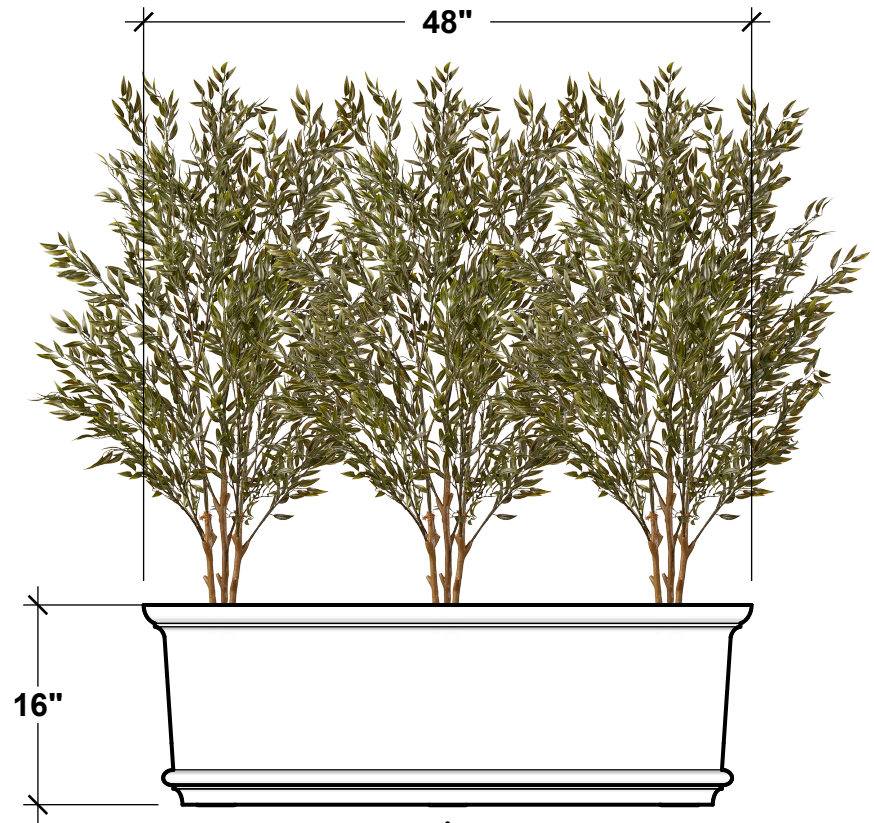

BOTTOM VIEW

PERSPECTIVE VIEW

PLANTERS
UNLIMITED

A Carlsbad Manufacturing Company

1 (888) 320-0626

www.plantersunlimited.com

GENERAL NOTES

STANDARD DRAINAGE: YES NO

PRODUCT DESCRIPTION				SKU				PREPARED FOR		APPROVAL SIGNATURE
RUSCUS TREES IN LYNX GFRC PLANTER				AH-RUS-LYNX481616						
DIMENSIONS	MATERIAL	COLOR / FINISH	REP	DB	DATE	REV	ORDER #	PROJECT / SIDEMARK / IF#	APPROVAL DATE	
-	-	-	-	IG	-	1	-			