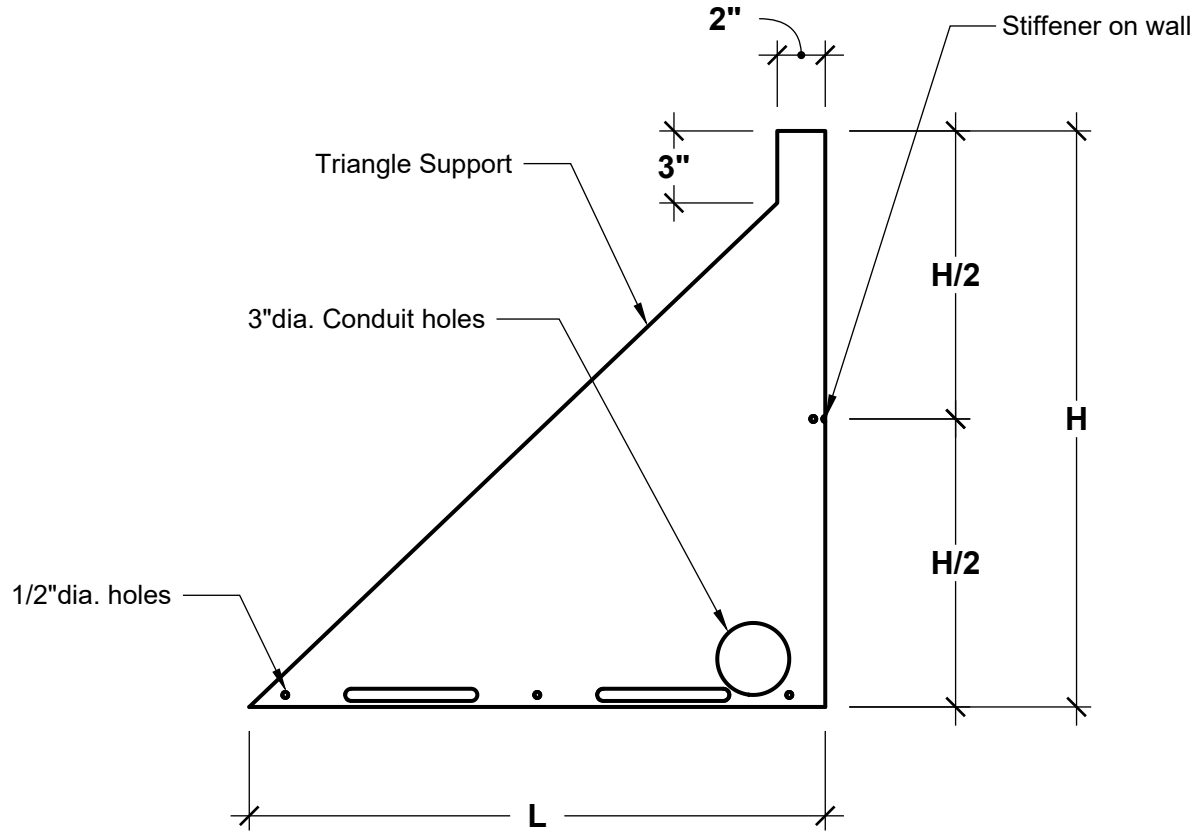

FRONT VIEW

PLANTERS
UNLIMITED

A Carlsbad Manufacturing Company

1 (888) 320-0626

www.plantersunlimited.com

GENERAL NOTES

STANDARD DRAINAGE: YES ☐ NO ☐

PRODUCT DESCRIPTION				SKU				PREPARED FOR		APPROVAL SIGNATURE
Strato Modwall System				FS-MW-048				-		
DIMENSIONS	MATERIAL	COLOR / FINISH	REP	DB	DATE	REV	ORDER #	PROJECT / SIDEMARK / IF#	APPROVAL DATE	
-	Fiberstone	-	-	IG	-	-	-	-		

PLEASE NOTE: Due to the handmade nature of our products, individual measurements may vary from those listed. The provided dimensions are for reference only. All images are the intellectual property of Planters Unlimited. Reproduction in any form is strictly prohibitive without the express written permission of Planters Unlimited. All designs are property of Planters Unlimited.