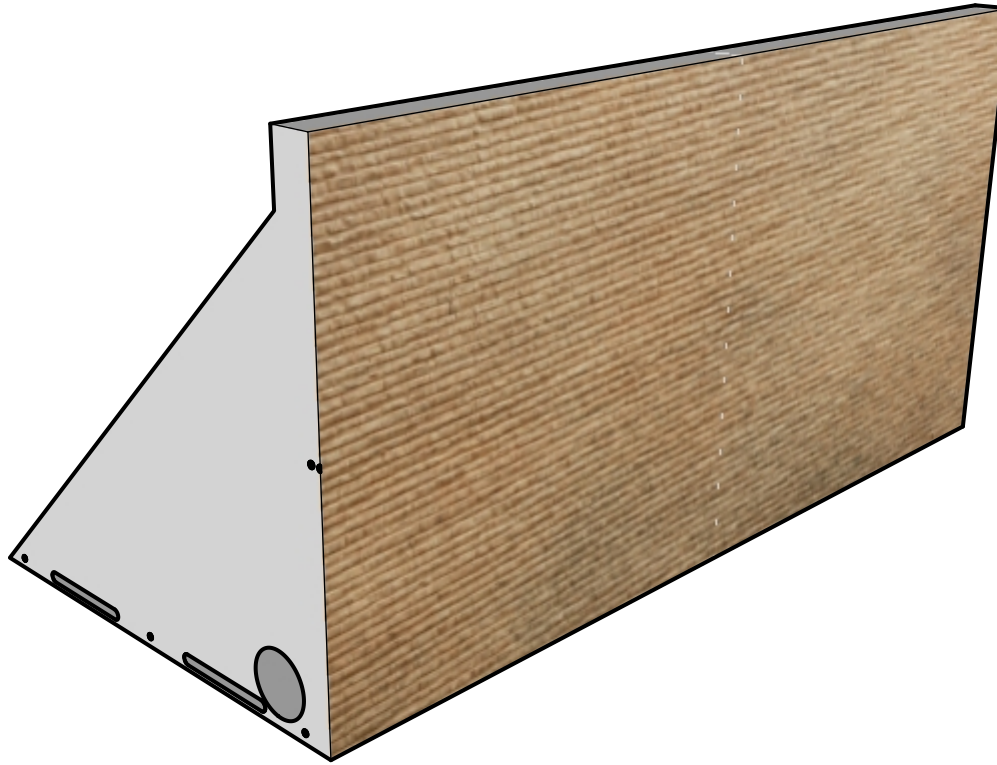

**PERSPECTIVE VIEW**

**PLANTERS**  
UNLIMITED

A Carlsbad Manufacturing Company

1 (888) 320-0626

www.plantersunlimited.com

GENERAL NOTES

STANDARD DRAINAGE: YES  NO

PRODUCT DESCRIPTION				SKU				PREPARED FOR	APPROVAL SIGNATURE
Strato Modwall System				FS-MW-048				-	
DIMENSIONS	MATERIAL	COLOR / FINISH	REP	DB	DATE	REV	ORDER #	PROJECT / SIDEMARK / IF#	APPROVAL DATE
-	Fiberstone	-	-	IG	-	-	-	-	