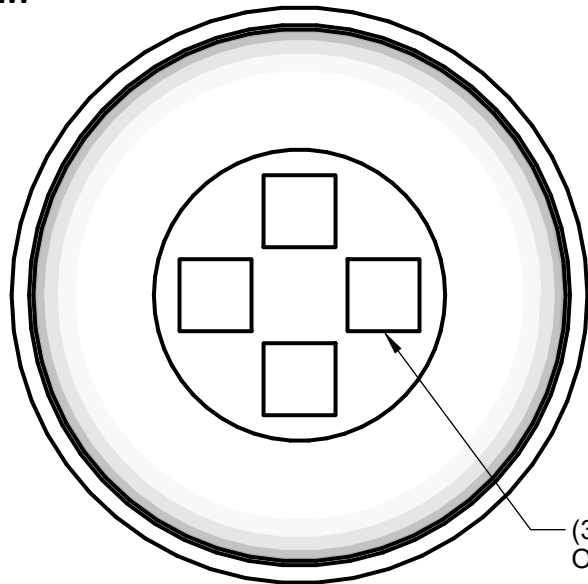

TOP VIEW

PERSPECTIVE VIEW

BOTTOM VIEW

(3) Pads, 3"sq, x 1/8"thk
Offset 1" from edges

GENERAL NOTES	
STANDARD DRAINAGE: YES <input type="checkbox"/>	NO <input type="checkbox"/>

PLANTERS
UNLIMITED

A Carlsbad Manufacturing Company

1 (888) 320-0626

www.plantersunlimited.com

PRODUCT DESCRIPTION				SKU				PREPARED FOR		APPROVAL SIGNATURE
GRECO LOW BOWL				C19-GRE-LB				-		
DIMENSIONS	MATERIAL	COLOR / FINISH	REP	DB	DATE	REV	ORDER #	PROJECT / SIDEMARK / IF#	APPROVAL DATE	
-	GFRC	-	-	IG	02/11/2025	1	-			