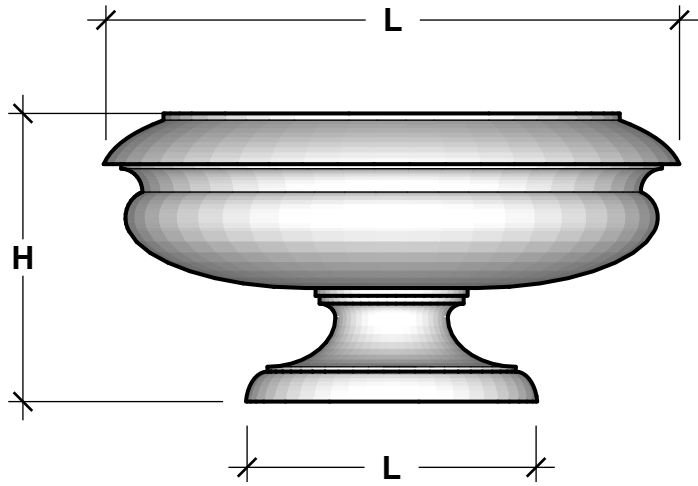

TOP VIEW

PERSPECTIVE VIEW

BOTTOM VIEW

(3) Pads, 3"sq, x 1/8"thk
Offset 1" from edges

GENERAL NOTES	
STANDARD DRAINAGE: YES <input type="checkbox"/>	NO <input type="checkbox"/>

PLANTERS
UNLIMITED

A Carlsbad Manufacturing Company

1 (888) 320-0626

www.plantersunlimited.com

PRODUCT DESCRIPTION				SKU				PREPARED FOR		APPROVAL SIGNATURE
GRECO LOW BOWL				C19-GRE-LB				-		
DIMENSIONS	MATERIAL	COLOR / FINISH	REP	DB	DATE	REV	ORDER #	PROJECT / SIDEMARK / IF#	APPROVAL DATE	
-	GFRC	-	-	IG	02/11/2025	1	-			