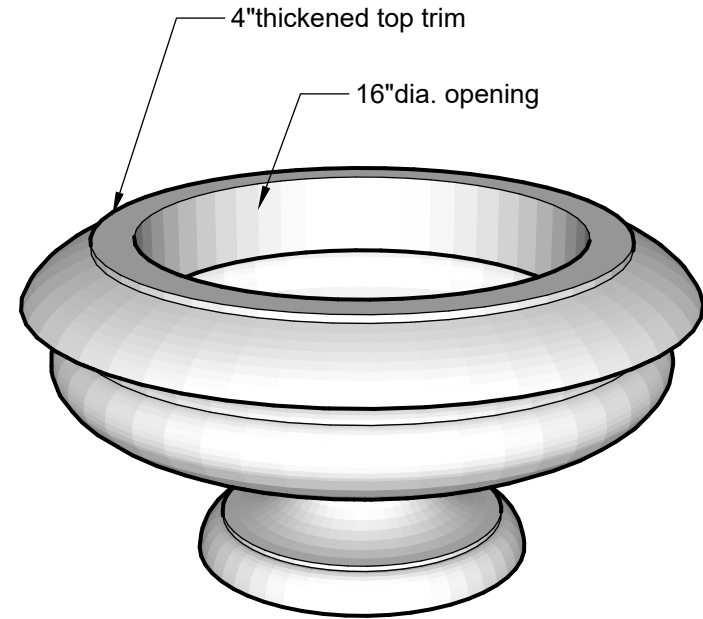

TOP VIEW

PERSPECTIVE VIEW

BOTTOM VIEW

(3) Pads, 3"sq, x 1/8"thk
Offset 1" from edges

GENERAL NOTES	
STANDARD DRAINAGE: YES <input type="checkbox"/>	NO <input type="checkbox"/>

PLANTERS
UNLIMITED

A Carlsbad Manufacturing Company

1 (888) 320-0626

www.plantersunlimited.com

PRODUCT DESCRIPTION				SKU				PREPARED FOR		APPROVAL SIGNATURE
GRECO LOW BOWL				C19-GRE-LB				-		
DIMENSIONS	MATERIAL	COLOR / FINISH	REP	DB	DATE	REV	ORDER #	PROJECT / SIDEMARK / IF#	APPROVAL DATE	
-	GFRC	-	-	IG	02/11/2025	1	-			