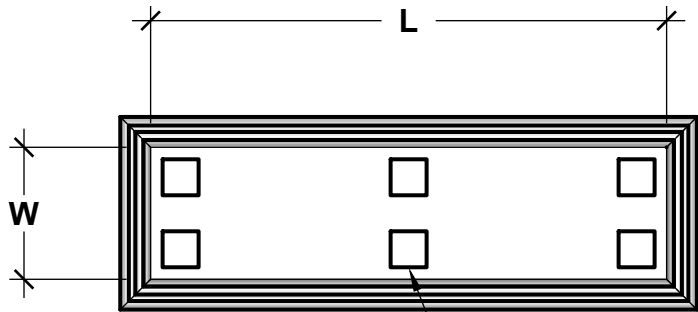

BOTTOM VIEW

GENERAL NOTES	
STANDARD DRAINAGE: YES ☐	NO ☐

PLANTERS
UNLIMITED

A Carlsbad Manufacturing Company

1 (888) 320-0626

www.plantersunlimited.com

PRODUCT DESCRIPTION				SKU				PREPARED FOR		APPROVAL SIGNATURE
LYNX RECTANGULAR PLANTER				C19-LYN-REC				-		
DIMENSIONS	MATERIAL	COLOR / FINISH	REP	DB	DATE	REV	ORDER #	PROJECT / SIDEMARK / IF#	APPROVAL DATE	
-	GFRC	-	-	IG	01/27/2025	1	-			

PLEASE NOTE: Due to the handmade nature of our products, individual measurements may vary from those listed. The provided dimensions are for reference only. All images are the intellectual property of Planters Unlimited. Reproduction in any form is strictly prohibitive without the express written permission of Planters Unlimited. All designs are property of Planters Unlimited.