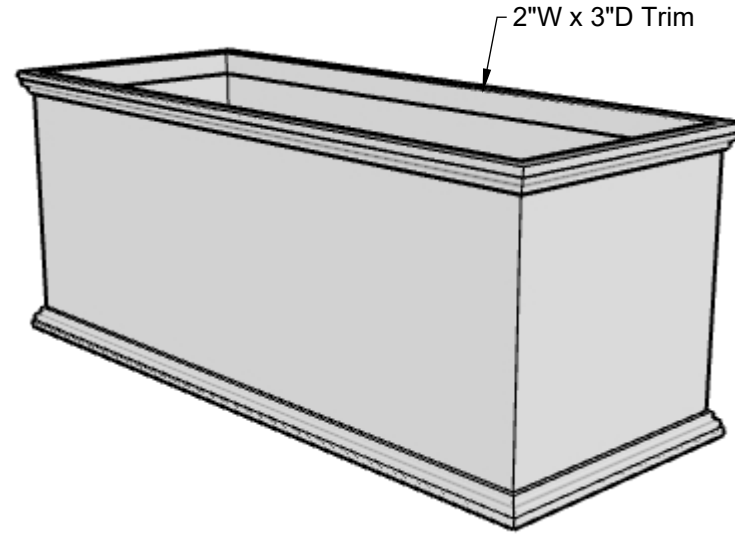

PERSPECTIVE VIEW