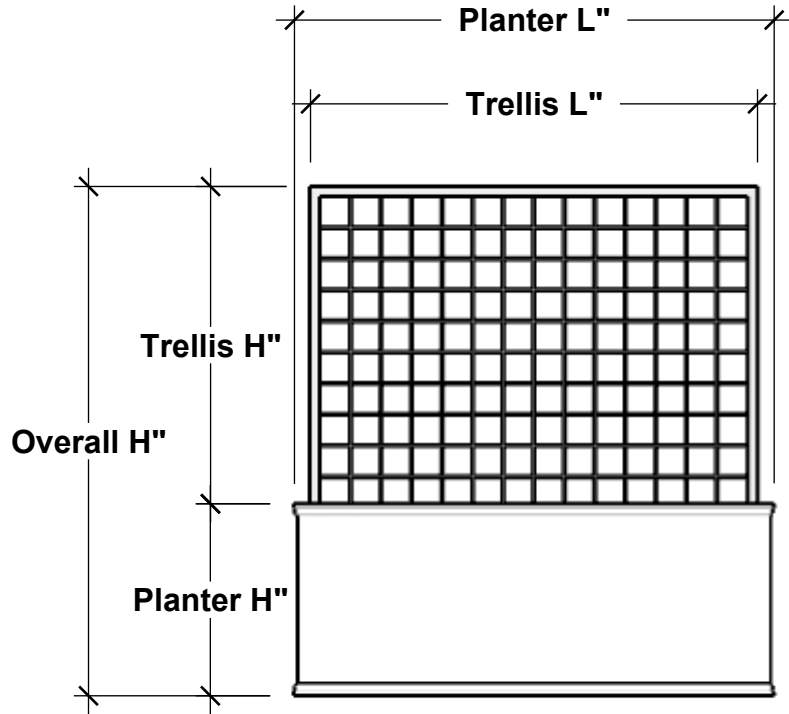

STANDARD DRAINAGE: YES NO

Internal Stiffeners as needed

PRODUCT DESCRIPTION				SKU				PREPARED FOR		APPROVAL SIGNATURE
LAGUNA RECTANGULAR PLANTER w/ TRELLIS				F1-LAG-REC-TRE						
DIMENSIONS	MATERIAL	COLOR / FINISH	REP	DB	DATE	REV	ORDER #	PROJECT / SIDEMARK / IF#		APPROVAL DATE
	FIBERGLASS		Daniel	RM	01/2025					

FRONT VIEW

PERSPECTIVE VIEW

Trellis Placement Options:

Offset Mount (Trellis placed to back of planter)

Centered Mount (Trellis placed in center)

PLANTERS
UNLIMITED

A Carlsbad Manufacturing Company

1 (888) 320-0626