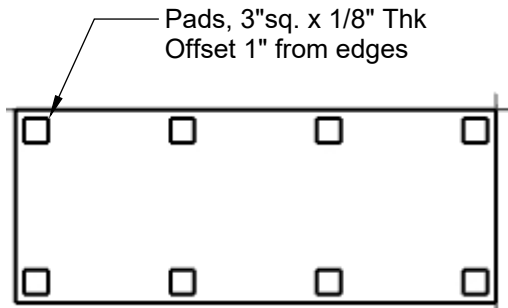

BOTTOM VIEW

PLANTERS
UNLIMITED

A Carlsbad Manufacturing Company

1 (888) 320-0626

www.plantersunlimited.com

GENERAL NOTES

STANDARD DRAINAGE: YES ☐ NO ☐

Internal Stiffeners as needed

PRODUCT DESCRIPTION				SKU				PREPARED FOR		APPROVAL SIGNATURE
LAGUNA RECTANGULAR PLANTER w/ TRELLIS				F1-LAG-REC-TRE						
DIMENSIONS	MATERIAL	COLOR / FINISH	REP	DB	DATE	REV	ORDER #	PROJECT / SIDEMARK / IF#		APPROVAL DATE
	FIBERGLASS		Daniel	RM	01/2025					

PLEASE NOTE: Due to the handmade nature of our products, individual measurements may vary from those listed. The provided dimensions are for reference only

All images are the intellectual property of Planters Unlimited. Reproduction in any form is strictly prohibitive without the express written permission of Planters Unlimited. All designs are property of Planters Unlimited.