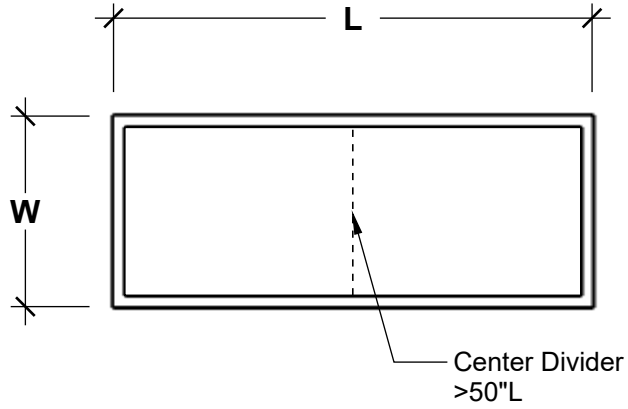

TOP VIEW

PERSPECTIVE VIEW

BOTTOM VIEW

PLANTERS
UNLIMITED

A Carlsbad Manufacturing Company

1 (888) 320-0626

www.plantersunlimited.com

GENERAL NOTES

STANDARD DRAINAGE: YES ☐ NO ☐

Internal Stiffeners as needed

PRODUCT DESCRIPTION				SKU				PREPARED FOR		APPROVAL SIGNATURE
LAGUNA RECTANGULAR PLANTER w/ TRELLIS				F1-LAG-REC-TRE						
DIMENSIONS	MATERIAL	COLOR / FINISH	REP	DB	DATE	REV	ORDER #	PROJECT / SIDEMARK / IF#		APPROVAL DATE
	FIBERGLASS		Daniel	RM	01/2025					

PLEASE NOTE: Due to the handmade nature of our products, individual measurements may vary from those listed. The provided dimensions are for reference only

All images are the intellectual property of Planters Unlimited. Reproduction in any form is strictly prohibitive without the express written permission of Planters Unlimited. All designs are property of Planters Unlimited.