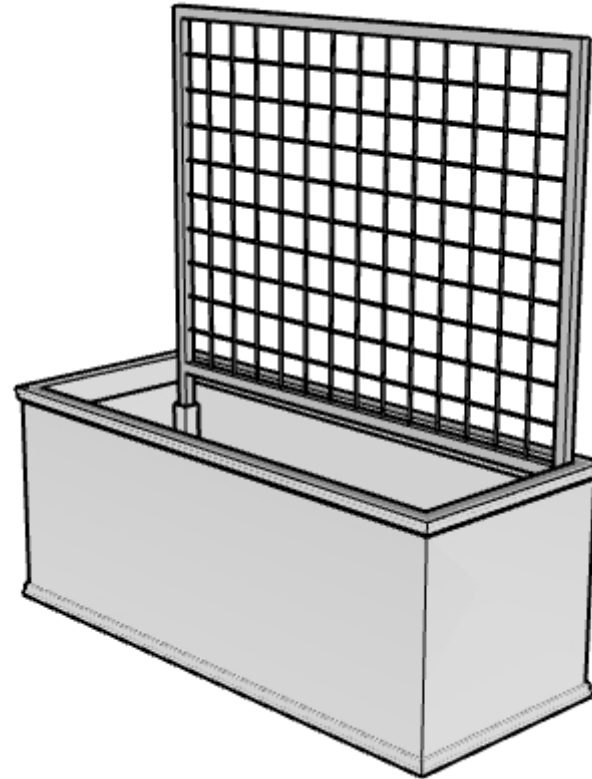

PERSPECTIVE VIEW

Trellis Placement Options:

Offset Mount (Trellis placed to back of planter)

Centered Mount (Trellis placed in center)

PLANTERS
UNLIMITED

A Carlsbad Manufacturing Company

1 (888) 320-0626

www.plantersunlimited.com

GENERAL NOTES

STANDARD DRAINAGE: YES ☐ NO ☐

Internal Stiffeners as needed

PRODUCT DESCRIPTION				SKU				PREPARED FOR	APPROVAL SIGNATURE
LAGUNA RECTANGULAR PLANTER w/ TRELLIS				F1-LAG-REC-TRE					
DIMENSIONS	MATERIAL	COLOR / FINISH	REP	DB	DATE	REV	ORDER #	PROJECT / SIDEMARK / IF#	APPROVAL DATE
	FIBERGLASS		Daniel	RM	01/2025				

PLEASE NOTE: Due to the handmade nature of our products, individual measurements may vary from those listed. The provided dimensions are for reference only

All images are the intellectual property of Planters Unlimited. Reproduction in any form is strictly prohibitive without the express written permission of Planters Unlimited. All designs are property of Planters Unlimited.