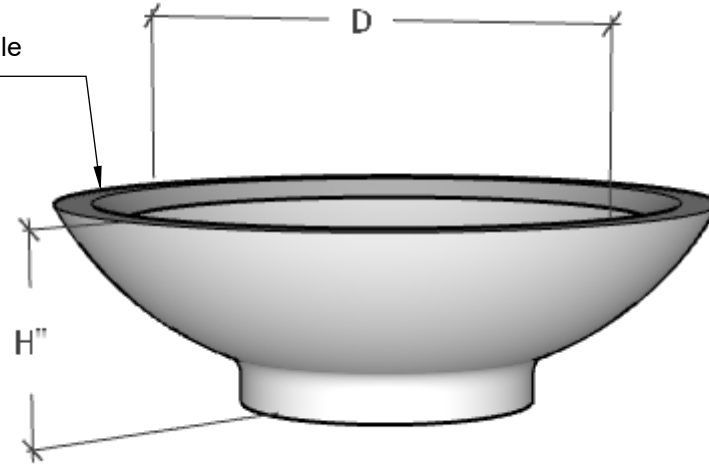

TOP VIEW

PERSPECTIVE VIEW

2"W x 3"D Trim
with 45 Degree Angle
Return

BOTTOM VIEW

SIDE VIEW

PLANTERS
UNLIMITED

A Carlsbad Manufacturing Company

1 (888) 320-0626

www.plantersunlimited.com

GENERAL NOTES

STANDARD DRAINAGE: YES NO

PRODUCT DESCRIPTION				SKU				PREPARED FOR	APPROVAL SIGNATURE
LUNETTA LOW BOWL PLANTER				F1-LUN-R					
DIMENSIONS	MATERIAL	COLOR / FINISH	REP	DB	DATE	REV	ORDER #	PROJECT / SIDEMARK / IF#	APPROVAL DATE
	FIBERGLASS		Daniel	RM	10/2024				