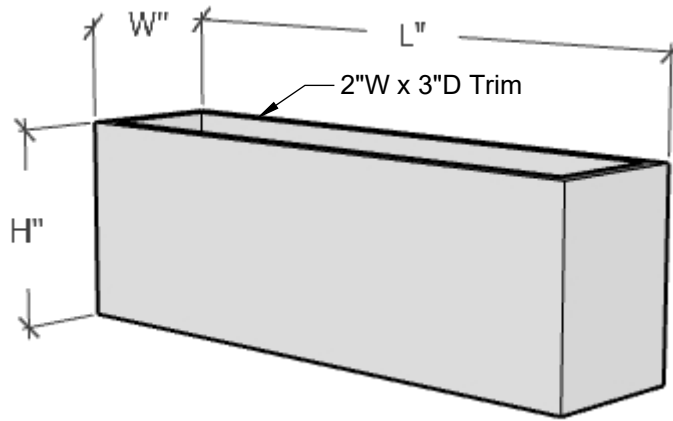

PERSPECTIVE VIEW