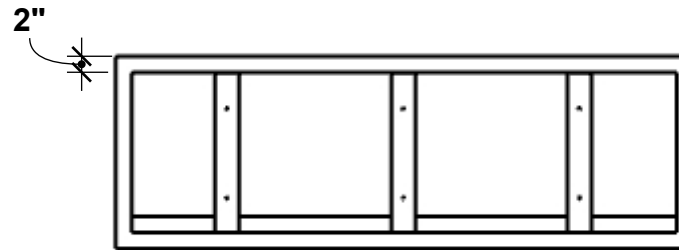

BACK VIEW

PLANTERS
UNLIMITED

A Carlsbad Manufacturing Company

1 (888) 320-0626

www.plantersunlimited.com

GENERAL NOTES

STANDARD DRAINAGE: YES ☐ NO ☐

1. Internal Stiffeners as Needed

PRODUCT DESCRIPTION				SKU				PREPARED FOR		APPROVAL SIGNATURE
MODERN WALL MOUNTED PLANTER				F1-MOD-REC-HP-HB						
DIMENSIONS	MATERIAL	COLOR / FINISH	REP	DB	DATE	REV	ORDER #	PROJECT / SIDEMARK / IF#	APPROVAL DATE	
	FIBERGLASS	TBD	Daniel	RM	10/2024	-				

PLEASE NOTE: Due to the handmade nature of our products, individual measurements may vary from those listed. The provided dimensions are for reference only

All images are the intellectual property of Planters Unlimited. Reproduction in any form is strictly prohibitive without the express written permission of Planters Unlimited. All designs are property of Planters Unlimited.