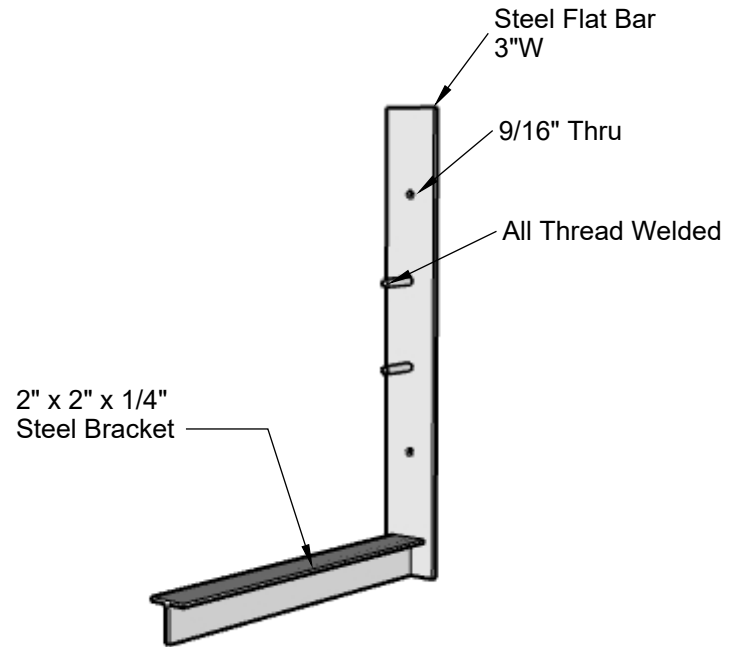

PERSPECTIVE VIEW