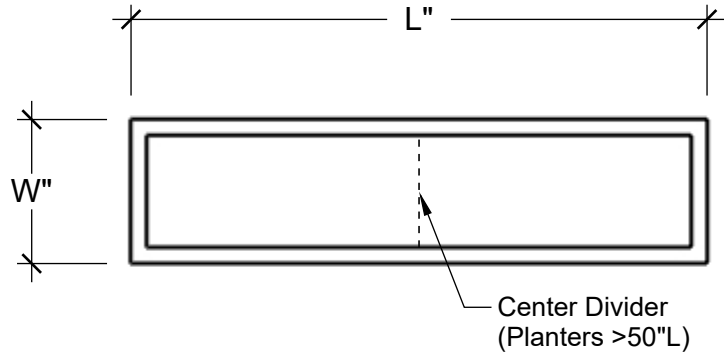

TOP VIEW

PERSPECTIVE VIEW

SIDE VIEW

BACK VIEW

PLANTERS
UNLIMITED

A Carlsbad Manufacturing Company

1 (888) 320-0626

www.plantersunlimited.com

GENERAL NOTES

STANDARD DRAINAGE: YES ☐ NO ☐

1. Internal Stiffeners as Needed

PRODUCT DESCRIPTION				SKU				PREPARED FOR		APPROVAL SIGNATURE
MODERN WALL MOUNTED PLANTER				F1-MOD-REC-HP-HB						
DIMENSIONS	MATERIAL	COLOR / FINISH	REP	DB	DATE	REV	ORDER #	PROJECT / SIDEMARK / IF#	APPROVAL DATE	
	FIBERGLASS	TBD	Daniel	RM	10/2024	-				

PLEASE NOTE: Due to the handmade nature of our products, individual measurements may vary from those listed. The provided dimensions are for reference only

All images are the intellectual property of Planters Unlimited. Reproduction in any form is strictly prohibitive without the express written permission of Planters Unlimited. All designs are property of Planters Unlimited.