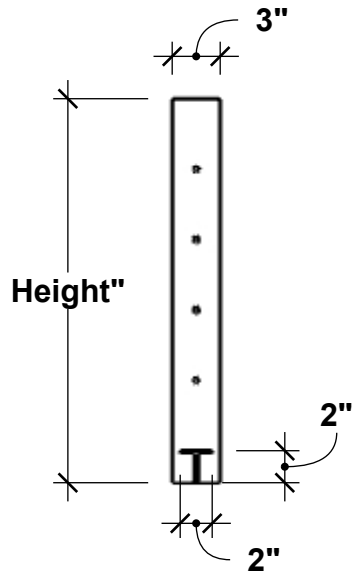

FRONT VIEW

PERSPECTIVE VIEW

SIDE VIEW

GENERAL NOTES	
STANDARD DRAINAGE: YES ☐	NO ☐
1. Internal Stiffeners as Needed	

PLANTERS
UNLIMITED

A Carlsbad Manufacturing Company

1 (888) 320-0626

www.plantersunlimited.com

PRODUCT DESCRIPTION				SKU				PREPARED FOR		APPROVAL SIGNATURE
MODERN WALL MOUNTED PLANTER				F1-MOD-REC-HP-FB						
DIMENSIONS	MATERIAL	COLOR / FINISH	REP	DB	DATE	REV	ORDER #	PROJECT / SIDEMARK / IF#		APPROVAL DATE
	FIBERGLASS	TBD	Daniel	RM	10/2024	-				

PLEASE NOTE: Due to the handmade nature of our products, individual measurements may vary from those listed. The provided dimensions are for reference only

All images are the intellectual property of Planters Unlimited. Reproduction in any form is strictly prohibitive without the express written permission of Planters Unlimited. All designs are property of Planters Unlimited.