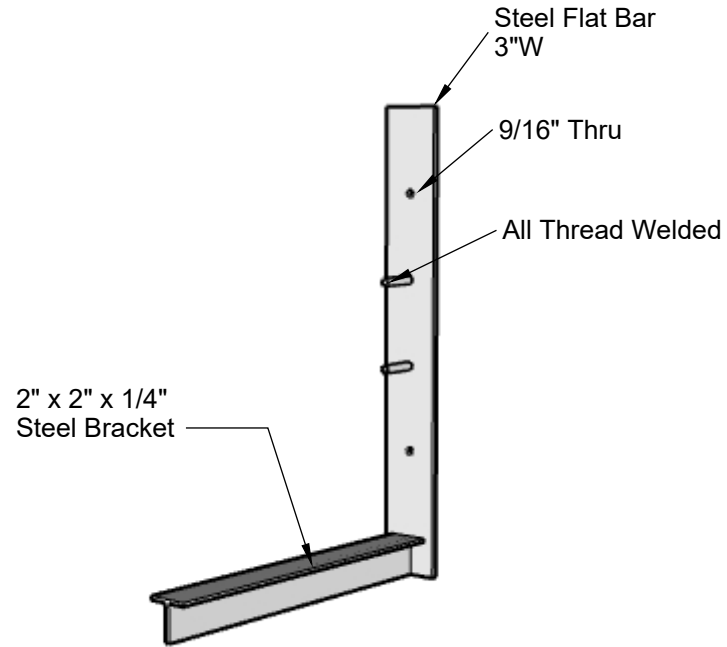

PERSPECTIVE VIEW