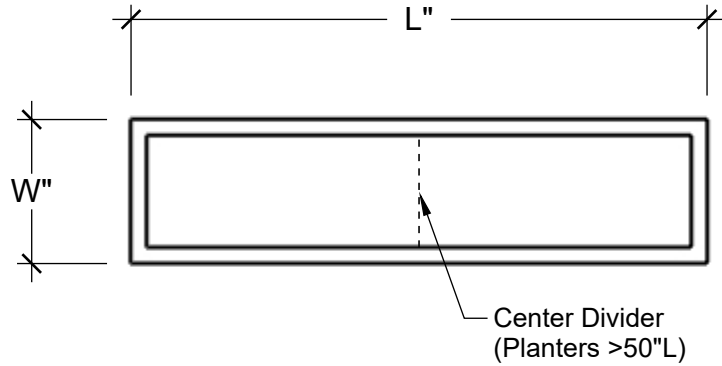

BACK VIEW

TOP VIEW