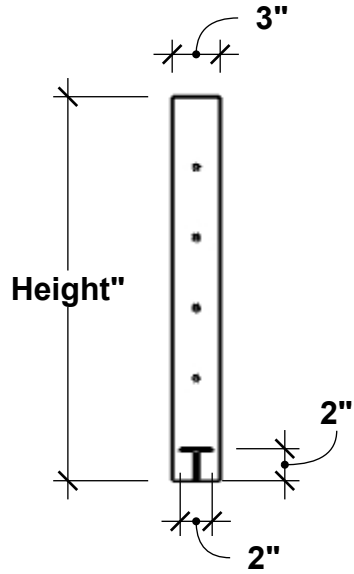

FRONT VIEW

PERSPECTIVE VIEW

SIDE VIEW

GENERAL NOTES	
STANDARD DRAINAGE: YES ☐	NO ☐
1. Internal Stiffeners as Needed	

PLANTERS
UNLIMITED

A Carlsbad Manufacturing Company

1 (888) 320-0626

www.plantersunlimited.com

PRODUCT DESCRIPTION				SKU				PREPARED FOR		APPROVAL SIGNATURE
MODERN WALL MOUNTED PLANTER				F1-MOD-REC-HP-HB						
DIMENSIONS	MATERIAL	COLOR / FINISH	REP	DB	DATE	REV	ORDER #	PROJECT / SIDEMARK / IF#		APPROVAL DATE
	FIBERGLASS	TBD	Daniel	RM	10/2024	-				

PLEASE NOTE: Due to the handmade nature of our products, individual measurements may vary from those listed. The provided dimensions are for reference only
All images are the intellectual property of Planters Unlimited. Reproduction in any form is strictly prohibitive without the express written permission of Planters Unlimited. All designs are property of Planters Unlimited.