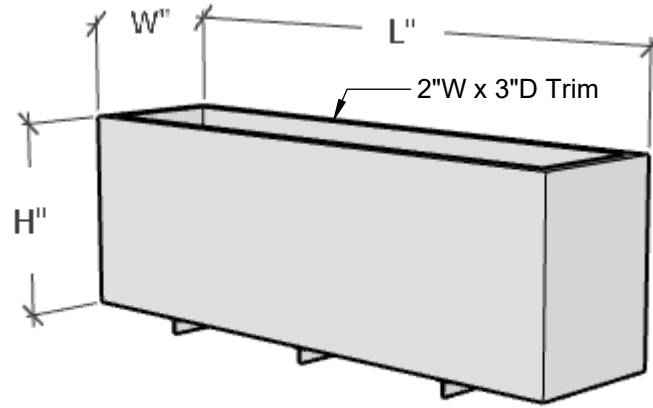

PERSPECTIVE VIEW