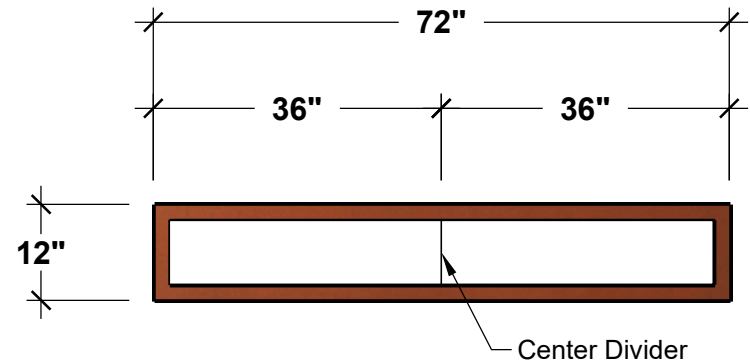

FRONT VIEW

PERSPECTIVE VIEW

BOTTOM VIEW

TOP VIEW

GENERAL NOTES

1. No Drainage Needed

CUSTOMER SIGNATURE

6056 Corte Del Cedro, Carlsbad CA 92011
1-888-320-0626/service@plantersunlimited.com
www.plantersunlimited.com

PRODUCT DESCRIPTION	SKU				ORDER NUMBER
ARMORECOAT METAL RECTANGLE CORTEN FIBERGLASS PLANTER	F1-MOD-REC721212-AC-CS-ND				
DIMENSIONS	COLOR	FINISH	REP:	DB:	DATE
72"L x 12"W x 12"H		Raw Rusted			