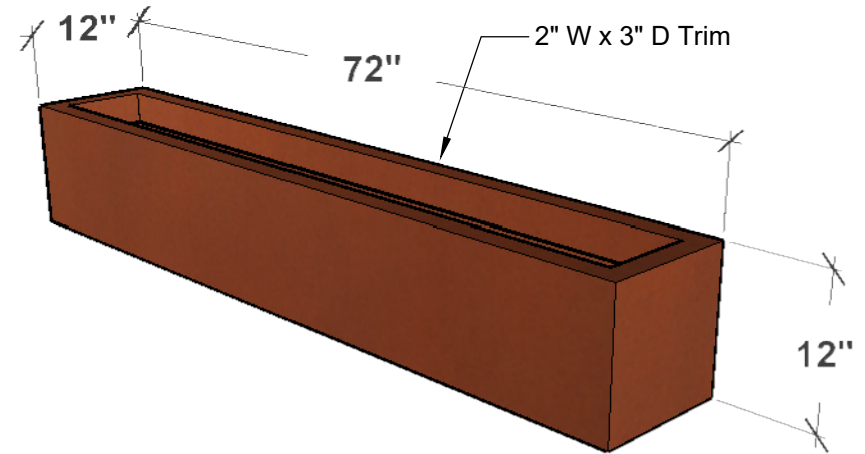

FRONT VIEW

PERSPECTIVE VIEW

BOTTOM VIEW

TOP VIEW

GENERAL NOTES

1. No Drainage Needed

CUSTOMER SIGNATURE

6056 Corte Del Cedro, Carlsbad CA 92011
1-888-320-0626/service@plantersunlimited.com
www.plantersunlimited.com

PRODUCT DESCRIPTION	SKU				ORDER NUMBER
ARMORECOAT METAL RECTANGLE CORTEN FIBERGLASS PLANTER	F1-MOD-REC721212-AC-CS-ND				
DIMENSIONS	COLOR	FINISH	REP:	DB:	DATE
72"L x 12"W x 12"H		Raw Rusted			