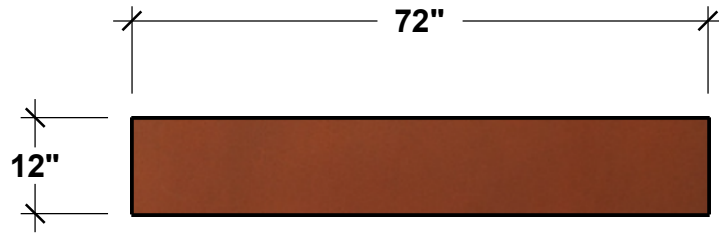

FRONT VIEW

PERSPECTIVE VIEW

BOTTOM VIEW

TOP VIEW

GENERAL NOTES

1. No Drainage Needed

CUSTOMER SIGNATURE

6056 Corte Del Cedro, Carlsbad CA 92011
1-888-320-0626/service@plantersunlimited.com
www.plantersunlimited.com

PRODUCT DESCRIPTION	SKU				ORDER NUMBER
ARMORECOAT METAL RECTANGLE CORTEN FIBERGLASS PLANTER	F1-MOD-REC721212-AC-CS-ND				
DIMENSIONS	COLOR	FINISH	REP:	DB:	DATE
72"L x 12"W x 12"H		Raw Rusted