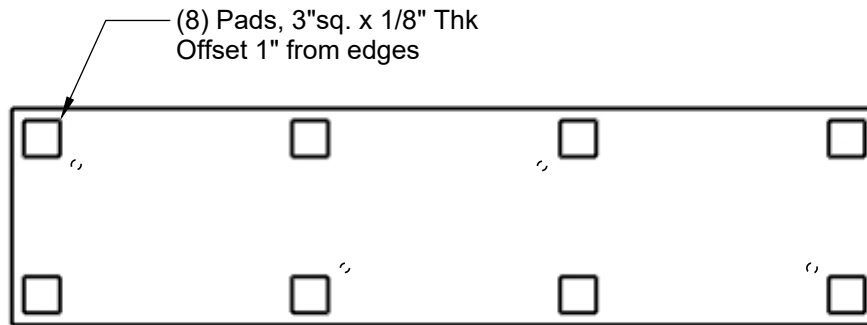

**TOP VIEW**

**PERSPECTIVE VIEW**

**BOTTOM VIEW**

**GENERAL NOTES**

- Standard Drainage Needed
- Drainage to be located next to pads

**CUSTOMER SIGNATURE**

6056 Corte Del Cedro, Carlsbad CA 92011  
 1-888-320-0626/service@plantersunlimited.com  
 www.plantersunlimited.com

PRODUCT DESCRIPTION	SKU				ORDER NUMBER
MODERN POWDER-COATED STEEL RECTANGULAR PLANTER	SP-REC721824-BLK-DRG				
DIMENSIONS	COLOR	FINISH	REP:	DB:	DATE
72"L x 18"W x 24"H	Black				