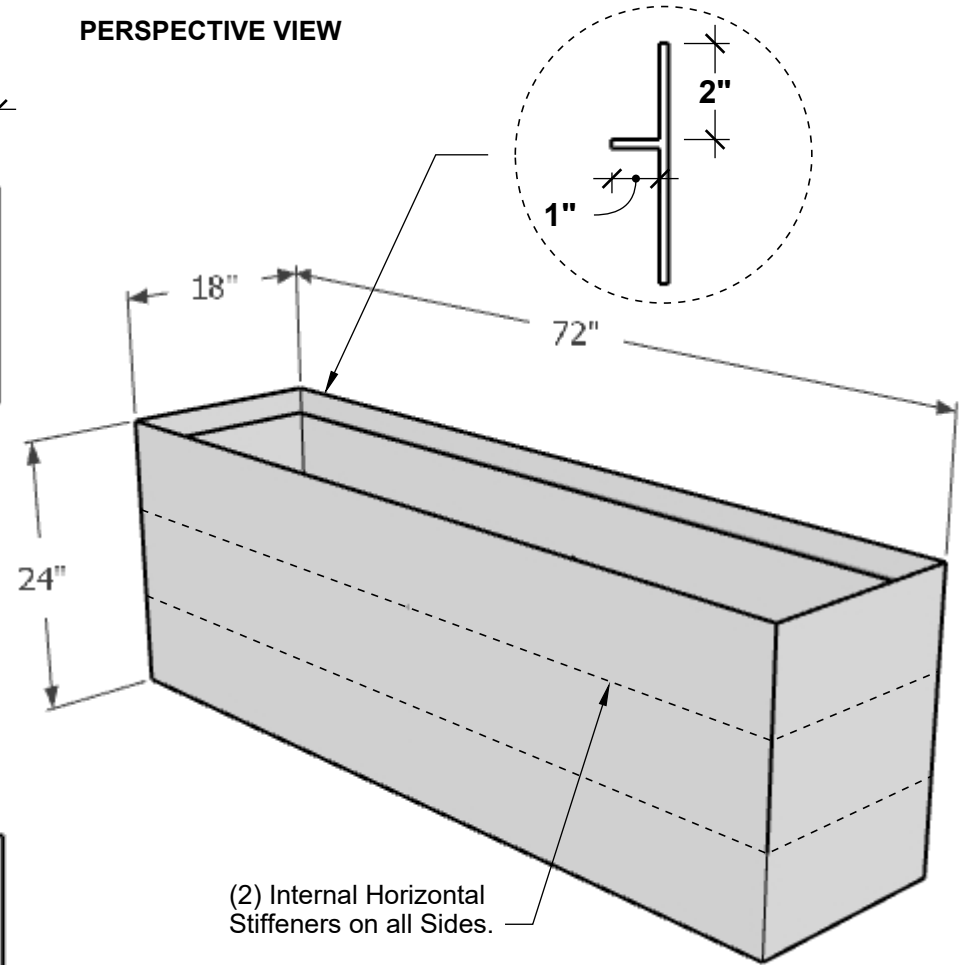

**TOP VIEW**

**PERSPECTIVE VIEW**

**BOTTOM VIEW**

**GENERAL NOTES**

- Standard Drainage Needed
- Drainage to be located next to pads

**CUSTOMER SIGNATURE**

6056 Corte Del Cedro, Carlsbad CA 92011  
 1-888-320-0626/service@plantersunlimited.com  
 www.plantersunlimited.com

PRODUCT DESCRIPTION	SKU				ORDER NUMBER
MODERN POWDER-COATED STEEL RECTANGULAR PLANTER	SP-REC721824-BLK-DRG				
DIMENSIONS	COLOR	FINISH	REP:	DB:	DATE
72"L x 18"W x 24"H	Black				