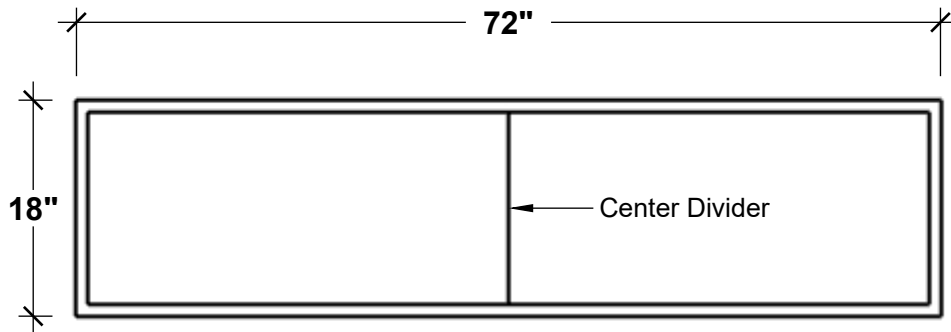

TOP VIEW

PERSPECTIVE VIEW

BOTTOM VIEW

GENERAL NOTES

- Standard Drainage Needed
- Drainage to be located next to pads

CUSTOMER SIGNATURE

6056 Corte Del Cedro, Carlsbad CA 92011
1-888-320-0626/service@plantersunlimited.com
www.plantersunlimited.com

PRODUCT DESCRIPTION	SKU				ORDER NUMBER
MODERN POWDER-COATED STEEL RECTANGULAR PLANTER	SP-REC721824-BLK-DRG				
DIMENSIONS	COLOR	FINISH	REP:	DB:	DATE
72"L x 18"W x 24"H	Black