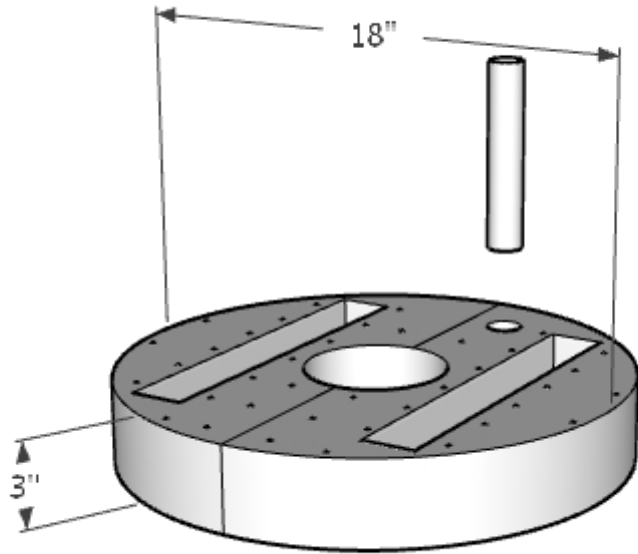

PERSPECTIVE VIEW

PLANTERS
UNLIMITED

A Carlsbad Manufacturing Company

1 (888) 320-0626

www.plantersunlimited.com

GENERAL NOTES

PRODUCT DESCRIPTION				SKU				PREPARED FOR	APPROVAL SIGNATURE
DONUT ASSEMBLY RESEVOIR				WW-D					
DIMENSIONS	MATERIAL	COLOR / FINISH	REP	DB	DATE	REV	ORDER #	PROJECT / SIDEMARK / IF#	APPROVAL DATE
			Daniel	RM	01/2025				