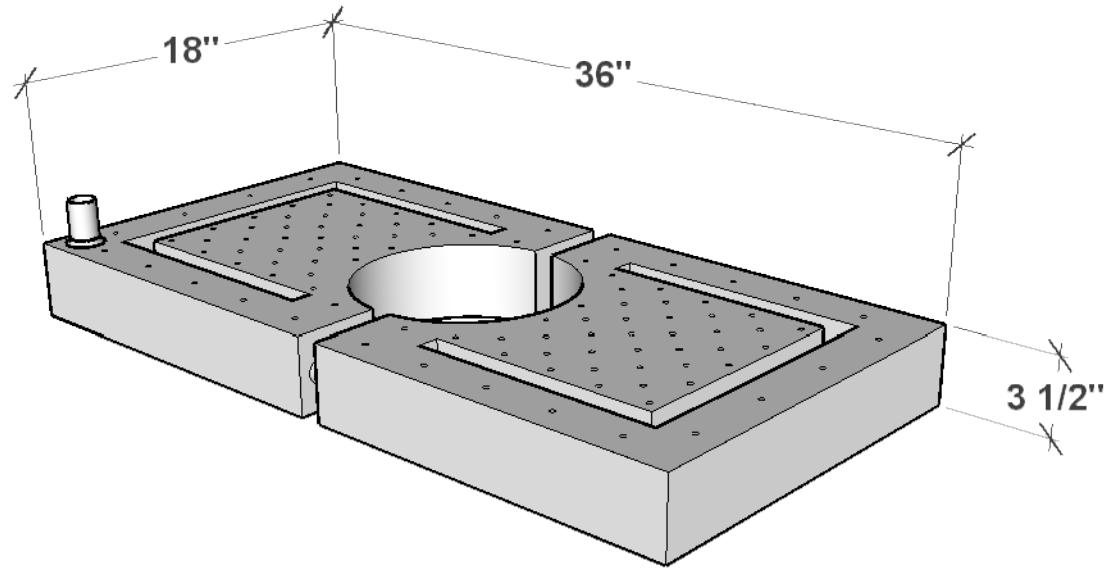

PERSPECTIVE VIEW

PLANTERS
UNLIMITED
 A CARLSBAD MANUFACTURING COMPANY

1 (888) 320-0626 | PlantersUnlimited.com

GENERAL NOTES	
STANDARD DRAINAGE: YES <input type="checkbox"/> NO <input type="checkbox"/>	

PRODUCT DESCRIPTION				SKU				PREPARED FOR	APPROVAL SIGNATURE
Root Ball Set Reservoir				WW-ROOTBALL-36				-	
DIMENSIONS	MATERIAL	COLOR / FINISH	REP	DB	DATE	REV	ORDER #	PROJECT / SIDEMARK / IF#	APPROVAL DATE
36" x 18" x 3.5"	-	N/A	N/A	IG	09/23/2024	1	N/A		