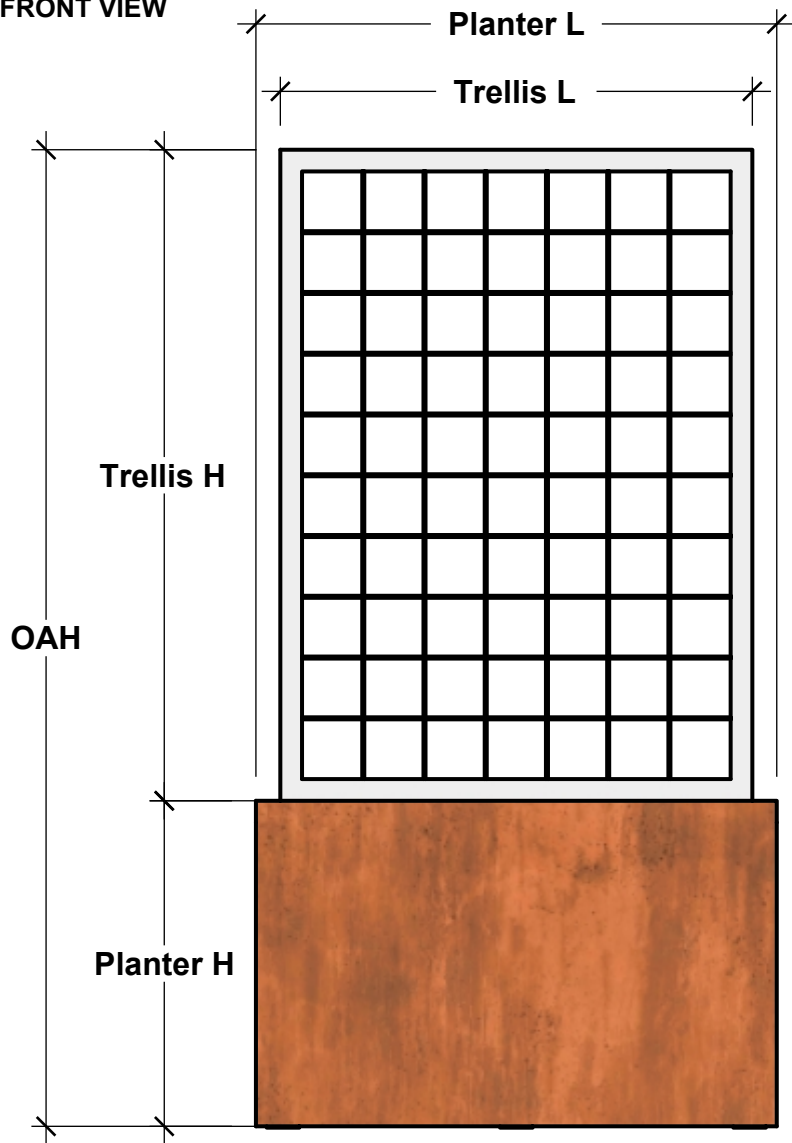

FRONT VIEW

PLANTERS
UNLIMITED

A Carlsbad Manufacturing Company

1 (888) 320-0626

www.plantersunlimited.com

GENERAL NOTES

STANDARD DRAINAGE: YES ☐ NO ☐

- -Internal Stiffeners as Needed
- -Center Divider as Needed

PRODUCT DESCRIPTION				SKU				PREPARED FOR		APPROVAL SIGNATURE
Modern Corten Steel Planter w/Trellis				SP-REC-CS-TRE				-		
DIMENSIONS	MATERIAL	COLOR / FINISH	REP	DB	DATE	REV	ORDER #	PROJECT / SIDEMARK / IF#	APPROVAL DATE	
-	Corten Steel	-	-	IG	03/12/2025	1	-			

PLEASE NOTE: Due to the handmade nature of our products, individual measurements may vary from those listed. The provided dimensions are for reference only. All images are the intellectual property of Planters Unlimited. Reproduction in any form is strictly prohibitive without the express written permission of Planters Unlimited. All designs are property of Planters Unlimited.