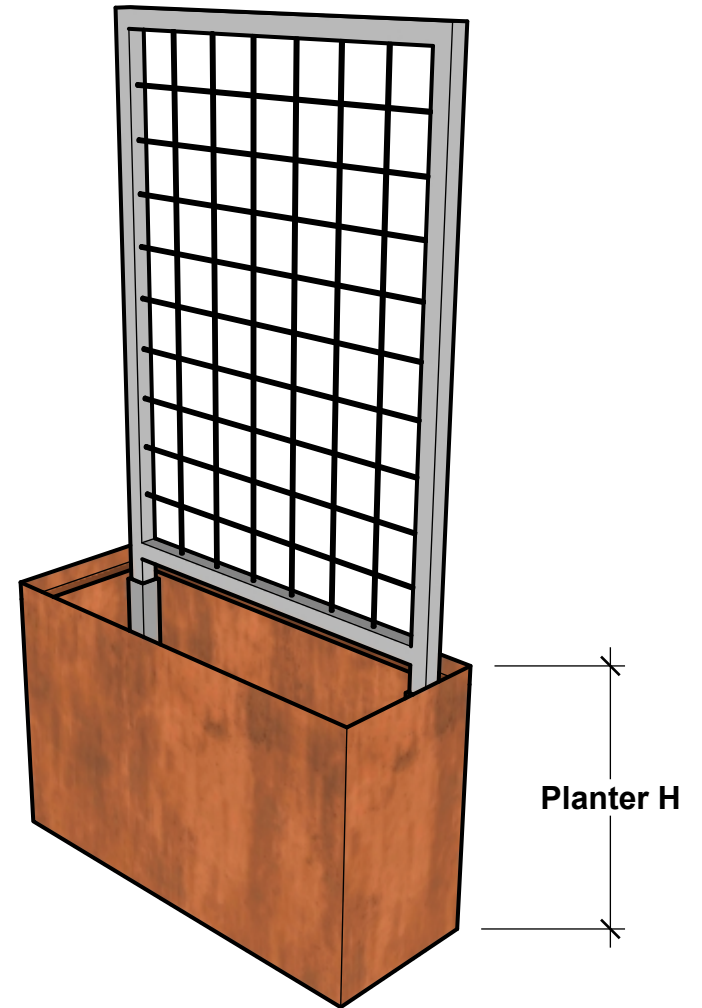

PERSPECTIVE VIEW

**PLANTERS
UNLIMITED**

A Carlsbad Manufacturing Company

1 (888) 320-0626

www.plantersunlimited.com

GENERAL NOTES

STANDARD DRAINAGE: YES ☐ NO ☐

- -Internal Stiffeners as Needed
- -Center Divider as Needed

PRODUCT DESCRIPTION				SKU				PREPARED FOR		APPROVAL SIGNATURE
Modern Corten Steel Planter w/Trellis				SP-REC-CS-TRE				-		
DIMENSIONS	MATERIAL	COLOR / FINISH	REP	DB	DATE	REV	ORDER #	PROJECT / SIDEMARK / IF#	APPROVAL DATE	
-	Corten Steel	-	-	IG	03/12/2025	1	-			

PLEASE NOTE: Due to the handmade nature of our products, individual measurements may vary from those listed. The provided dimensions are for reference only. All images are the intellectual property of Planters Unlimited. Reproduction in any form is strictly prohibitive without the express written permission of Planters Unlimited. All designs are property of Planters Unlimited.