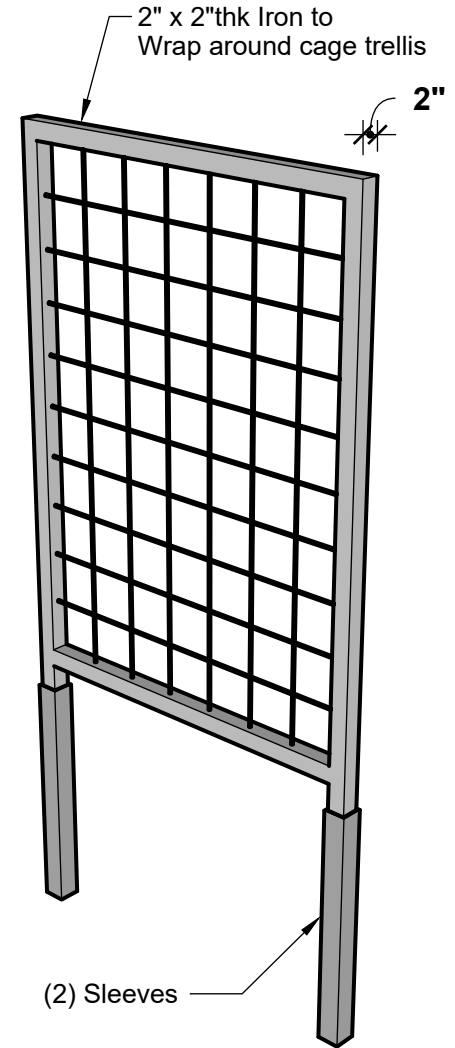

PERSPECTIVE VIEW

PLANTERS
UNLIMITED

A Carlsbad Manufacturing Company

1 (888) 320-0626

www.plantersunlimited.com

GENERAL NOTES

STANDARD DRAINAGE: YES ☐ NO ☐

PRODUCT DESCRIPTION				SKU				PREPARED FOR		APPROVAL SIGNATURE
Modern Corten Steel Planter w/Trellis				SP-REC-CS-TRE				-		
DIMENSIONS	MATERIAL	COLOR / FINISH	REP	DB	DATE	REV	ORDER #	PROJECT / SIDEMARK / IF#	APPROVAL DATE	
-	Corten Steel	-	-	IG	03/12/2025	1	-			

PLEASE NOTE: Due to the handmade nature of our products, individual measurements may vary from those listed. The provided dimensions are for reference only. All images are the intellectual property of Planters Unlimited. Reproduction in any form is strictly prohibitive without the express written permission of Planters Unlimited. All designs are property of Planters Unlimited.