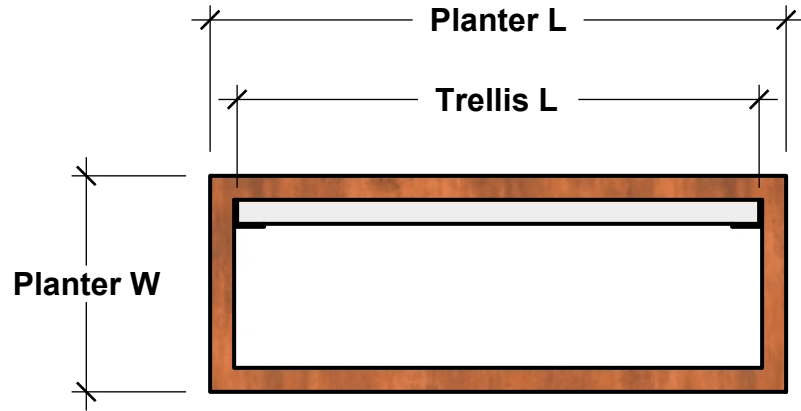

TOP VIEW

BOTTOM VIEW

PERSPECTIVE VIEW

**PLANTERS
UNLIMITED**

A Carlsbad Manufacturing Company

1 (888) 320-0626

www.plantersunlimited.com

GENERAL NOTES

STANDARD DRAINAGE: YES NO

- Internal Stiffeners as Needed
- Center Divider as Needed

PRODUCT DESCRIPTION				SKU				PREPARED FOR		APPROVAL SIGNATURE
Modern Corten Steel Planter w/Trellis				SP-REC-CS-TRE				-		
DIMENSIONS	MATERIAL	COLOR / FINISH	REP	DB	DATE	REV	ORDER #	PROJECT / SIDEMARK / IF#	APPROVAL DATE	
-	Corten Steel	-	-	IG	03/12/2025	1	-			