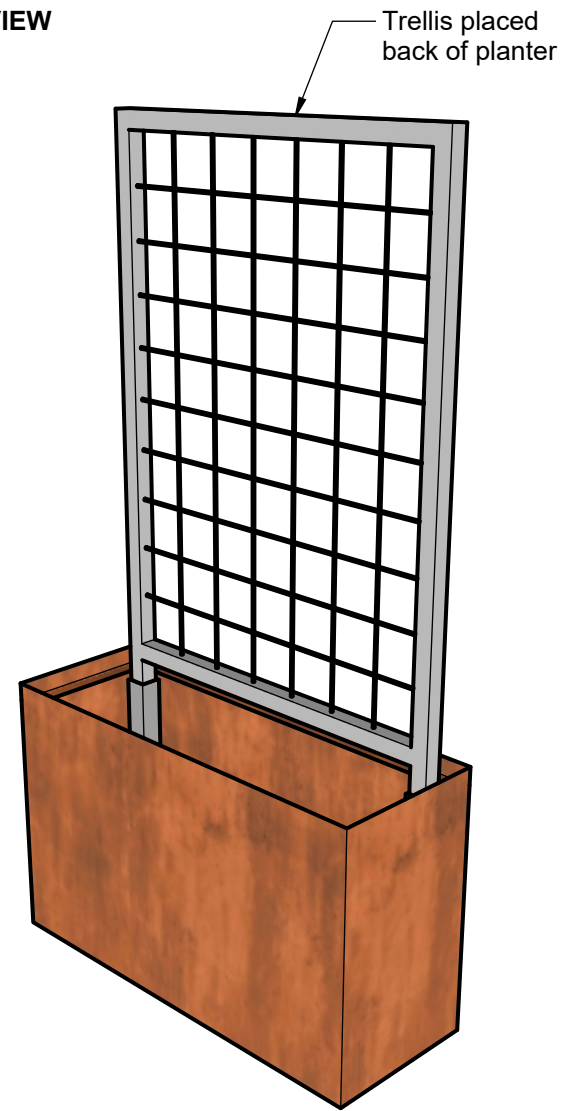

PERSPECTIVE VIEW

PLANTERS
UNLIMITED

A Carlsbad Manufacturing Company

1 (888) 320-0626

www.plantersunlimited.com

GENERAL NOTES

STANDARD DRAINAGE: YES ☐ NO ☐

- -Internal Stiffeners as Needed
- -Center Divider as Needed

PRODUCT DESCRIPTION				SKU				PREPARED FOR		APPROVAL SIGNATURE
Modern Corten Steel Planter w/Trellis				SP-REC-CS-TRE				-		
DIMENSIONS	MATERIAL	COLOR / FINISH	REP	DB	DATE	REV	ORDER #	PROJECT / SIDEMARK / IF#	APPROVAL DATE	
-	Corten Steel	-	-	IG	03/12/2025	1	-			

PLEASE NOTE: Due to the handmade nature of our products, individual measurements may vary from those listed. The provided dimensions are for reference only. All images are the intellectual property of Planters Unlimited. Reproduction in any form is strictly prohibitive without the express written permission of Planters Unlimited. All designs are property of Planters Unlimited.