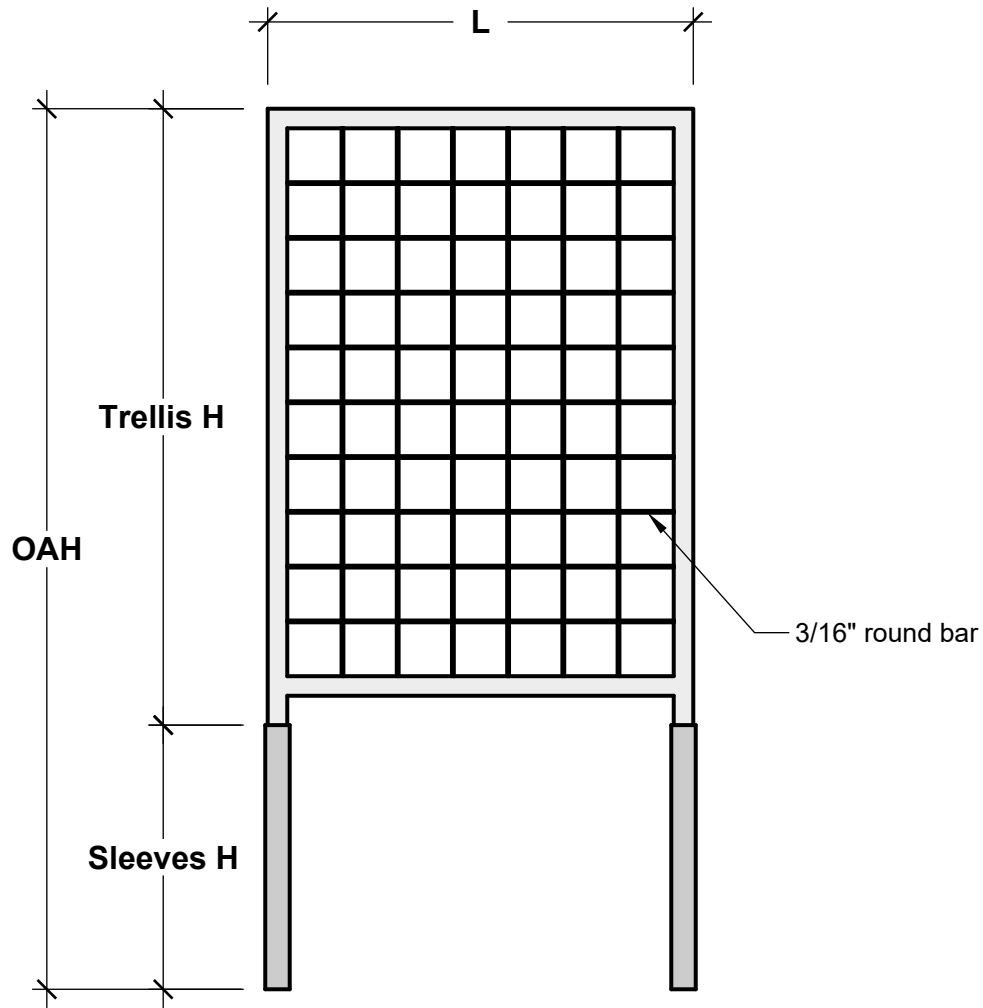

FRONT VIEW

PERSPECTIVE VIEW

PLANTERS
UNLIMITED

A Carlsbad Manufacturing Company

1 (888) 320-0626

www.plantersunlimited.com

GENERAL NOTES

STANDARD DRAINAGE: YES ☐ NO ☐

PRODUCT DESCRIPTION				SKU				PREPARED FOR		APPROVAL SIGNATURE
Modern Corten Steel Planter w/Trellis				SP-REC-CS-TRE				-		
DIMENSIONS	MATERIAL	COLOR / FINISH	REP	DB	DATE	REV	ORDER #	PROJECT / SIDEMARK / IF#	APPROVAL DATE	
-	Corten Steel	-	-	IG	03/12/2025	1	-			

PLEASE NOTE: Due to the handmade nature of our products, individual measurements may vary from those listed. The provided dimensions are for reference only. All images are the intellectual property of Planters Unlimited. Reproduction in any form is strictly prohibitive without the express written permission of Planters Unlimited. All designs are property of Planters Unlimited.