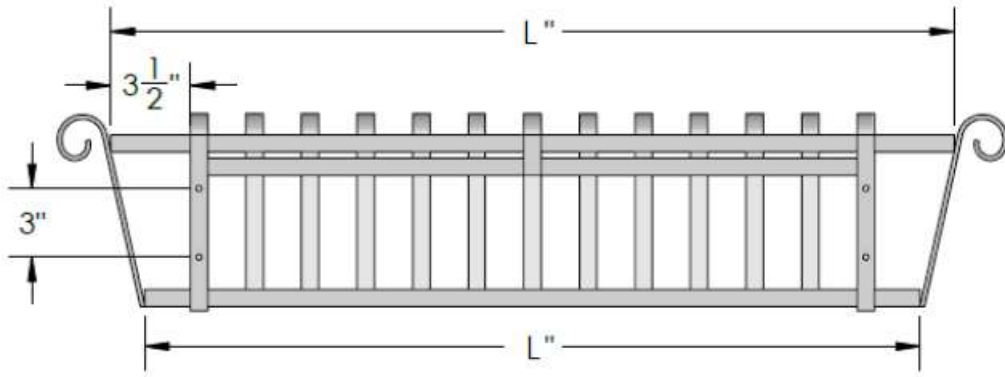

BACK VIEW

L SIZE	Exterior L = Actual Dimension for Liner Fitment
24"	25" Top 22" Bottom
30"	31" Top 28" Bottom
36"	37" Top 34" Bottom
42"	43" Top 40" Bottom
48"	49" Top 46" Bottom
60"	61" Top 58" Bottom
72"	73" Top 70" Bottom

SIDE VIEW

PERSPECTIVE VIEW

PLANTERS
UNLIMITED

A Carlsbad Manufacturing Company

1 (888) 320-0626

www.plantersunlimited.com

GENERAL NOTES

1. Optional Liners

PRODUCT DESCRIPTION				SKU				PREPARED FOR	APPROVAL SIGNATURE
VENETIAN WINDOW BOX				512B					
DIMENSIONS	MATERIAL	COLOR / FINISH	REP	DB	DATE	REV	ORDER #	PROJECT / SIDEMARK / IF#	APPROVAL DATE
			Daniel	RM	03/2025				