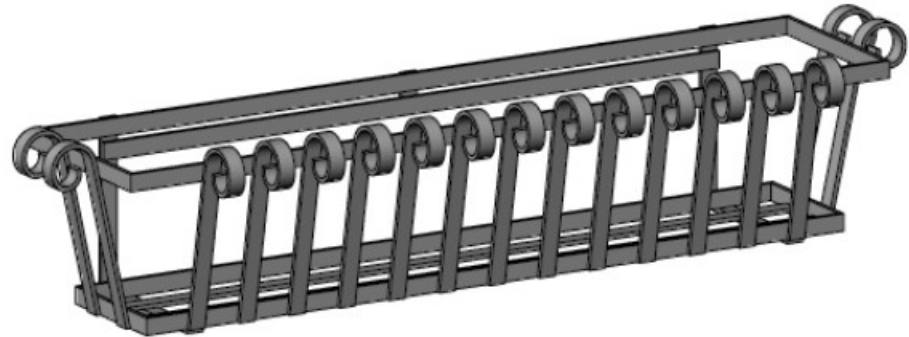

BACK VIEW

L SIZE	Exterior L = Actual Dimension for Liner Fitment
24"	25" Top 22" Bottom
30"	31" Top 28" Bottom
36"	37" Top 34" Bottom
42"	43" Top 40" Bottom
48"	49" Top 46" Bottom
60"	61" Top 58" Bottom
72"	73" Top 70" Bottom

SIDE VIEW

PERSPECTIVE VIEW

PLANTERS
UNLIMITED

A Carlsbad Manufacturing Company

1 (888) 320-0626

www.plantersunlimited.com

GENERAL NOTES

1. Optional Liners

PRODUCT DESCRIPTION				SKU				PREPARED FOR	APPROVAL SIGNATURE
VENETIAN WINDOW BOX				512B					
DIMENSIONS	MATERIAL	COLOR / FINISH	REP	DB	DATE	REV	ORDER #	PROJECT / SIDEMARK / IF#	APPROVAL DATE
			Daniel	RM	03/2025				