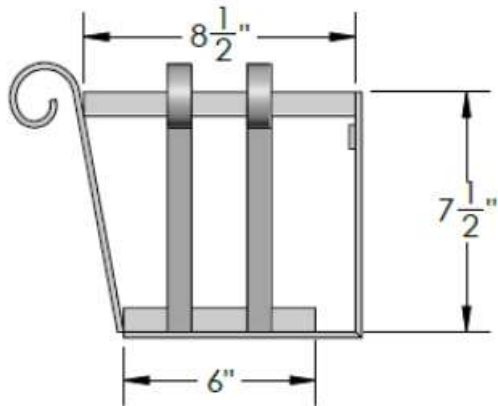

BACK VIEW

L SIZE	Exterior L = Actual Dimension for Liner Fitment
24"	25" Top 22" Bottom
30"	31" Top 28" Bottom
36"	37" Top 34" Bottom
42"	43" Top 40" Bottom
48"	49" Top 46" Bottom
60"	61" Top 58" Bottom
72"	73" Top 70" Bottom

SIDE VIEW

PERSPECTIVE VIEW

PLANTERS
UNLIMITED

A Carlsbad Manufacturing Company

1 (888) 320-0626

www.plantersunlimited.com

GENERAL NOTES

1. Optional Liners

PRODUCT DESCRIPTION				SKU				PREPARED FOR	APPROVAL SIGNATURE
VENETIAN WINDOW BOX				512B					
DIMENSIONS	MATERIAL	COLOR / FINISH	REP	DB	DATE	REV	ORDER #	PROJECT / SIDEMARK / IF#	APPROVAL DATE
			Daniel	RM	03/2025				