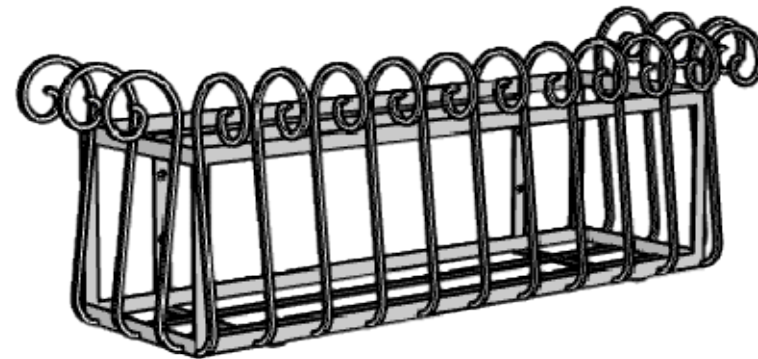

BACK VIEW

Size	Actual Dimensions of Liner Fitment
24"	w/ 9 Scrolls, 25"L, Exterior Scrolls = 33"
30"	w/ 11 Scrolls, 31"L, Exterior Scrolls = 39"
36"	w/ 12 Scrolls, 37"L, Exterior Scrolls = 45"
42"	w/ 13 Scrolls, 43"L, Exterior Scrolls = 51"
48"	w/ 14 Scrolls, 49"L, Exterior Scrolls = 57"
60"	w/ 17 Scrolls, 61"L, Exterior Scrolls = 69"
72"	w/ 19 Scrolls, 73"L, Exterior Scrolls = 81"

SIDE VIEW

PERSPECTIVE VIEW

PLANTERS
UNLIMITED

A Carlsbad Manufacturing Company

1 (888) 320-0626

www.plantersunlimited.com

GENERAL NOTES

1. Scroll Diameter is 4".
Scroll measure 4"W x 12"H. Scrolls adds 8" to overall length, 4" to Overall width.
2. (3) Scrolls on each end.
3. Scrolls fabricated with 1/4" Square Tube and Cage fabricated with 1/2" x 0.1875" Flat Bar