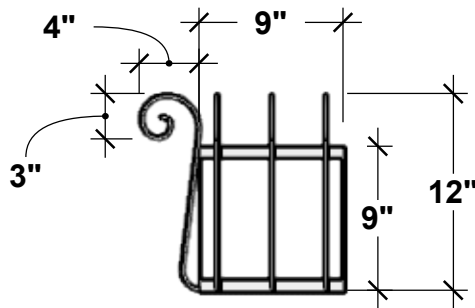

BACK VIEW

Size	Actual Dimensions of Liner Fitment
24"	w/ 9 Scrolls, 25"L, Exterior Scrolls = 33"
30"	w/ 11 Scrolls, 31"L, Exterior Scrolls = 39"
36"	w/ 12 Scrolls, 37"L, Exterior Scrolls = 45"
42"	w/ 13 Scrolls, 43"L, Exterior Scrolls = 51"
48"	w/ 14 Scrolls, 49"L, Exterior Scrolls = 57"
60"	w/ 17 Scrolls, 61"L, Exterior Scrolls = 69"
72"	w/ 19 Scrolls, 73"L, Exterior Scrolls = 81"

SIDE VIEW

PERSPECTIVE VIEW

PLANTERS
UNLIMITED

A Carlsbad Manufacturing Company

1 (888) 320-0626

www.plantersunlimited.com

GENERAL NOTES

1. Scroll Diameter is 4".
Scroll measure 4"W x 12"H. Scrolls adds 8" to overall length, 4" to Overall width.
2. (3) Scrolls on each end.
3. Scrolls fabricated with 1/4" Square Tube and Cage fabricated with 1/2" x 0.1875" Flat Bar