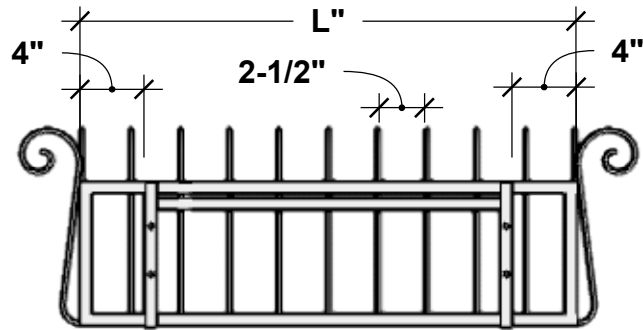

BACK VIEW

Size	Actual Dimensions of Liner Fitment
24"	w/ 9 Scrolls, 25"L, Exterior Scrolls = 33"
30"	w/ 11 Scrolls, 31"L, Exterior Scrolls = 39"
36"	w/ 12 Scrolls, 37"L, Exterior Scrolls = 45"
42"	w/ 13 Scrolls, 43"L, Exterior Scrolls = 51"
48"	w/ 14 Scrolls, 49"L, Exterior Scrolls = 57"
60"	w/ 17 Scrolls, 61"L, Exterior Scrolls = 69"
72"	w/ 19 Scrolls, 73"L, Exterior Scrolls = 81"

SIDE VIEW

PERSPECTIVE VIEW

PLANTERS
UNLIMITED

A Carlsbad Manufacturing Company

1 (888) 320-0626

www.plantersunlimited.com

GENERAL NOTES

1. Scroll Diameter is 4".
Scroll measure 4"W x 12"H. Scrolls adds 8" to overall length, 4" to Overall width.
2. (3) Scrolls on each end.
3. Scrolls fabricated with 1/4" Square Tube and Cage fabricated with 1/2" x 0.1875" Flat Bar