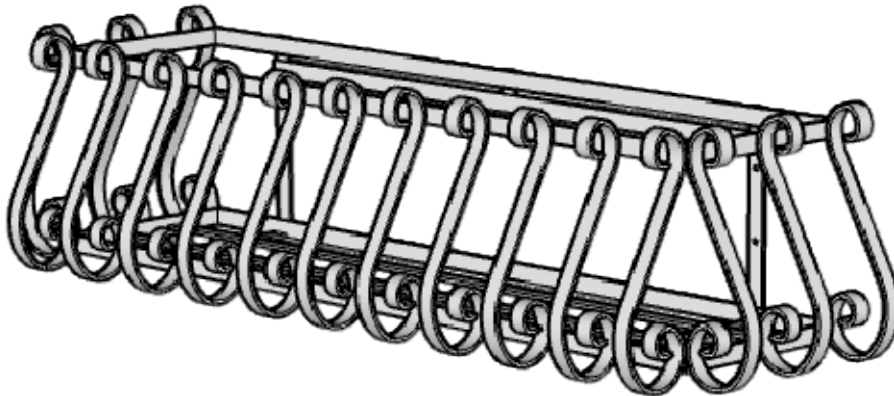

**BACK VIEW**

Size	Actual Dimensions of Liner Fitment
24"	w/ 7 Scrolls, 25"L, Exterior Scrolls = 31"
30"	w/ 9 Scrolls, 31"L, Exterior Scrolls = 37"
36"	w/ 11 Scrolls, 37"L, Exterior Scrolls = 43"
42"	w/ 13 Scrolls, 43"L, Exterior Scrolls = 49"
48"	w/ 15 Scrolls, 49"L, Exterior Scrolls = 55"
60"	w/ 17 Scrolls, 61"L, Exterior Scrolls = 67"
72"	w/ 19 Scrolls, 73"L, Exterior Scrolls = 79"

**PERSPECTIVE VIEW**

**SIDE VIEW**

**PLANTERS**  
UNLIMITED

A Carlsbad Manufacturing Company

1 (888) 320-0626

www.plantersunlimited.com

**GENERAL NOTES**

1. Cage Interior Dimensions fit 8" Pots or L" size x 8" x 8" Liners
2. Frame and Scrolls are 3/4" x 1/8" flat bar.
  3. Mounting Holes: Ø 1/4"
4. 7mm clearance between back bars to allow 1/4" log bolt to mount anywhere along slot created by bars or in mounting holes.
5. Individual scrolls measure 9 3/8" height. Top scroll is 2 1/8" diameter, bottom scroll is 2 3/4" in diameter.

PRODUCT DESCRIPTION				SKU				PREPARED FOR		APPROVAL SIGNATURE
EUROPEAN WINDOW BOX				541C						
DIMENSIONS	MATERIAL	COLOR / FINISH	REP	DB	DATE	REV	ORDER #	PROJECT / SIDEMARK / IF#		APPROVAL DATE
			Daniel	RM	03/2025					