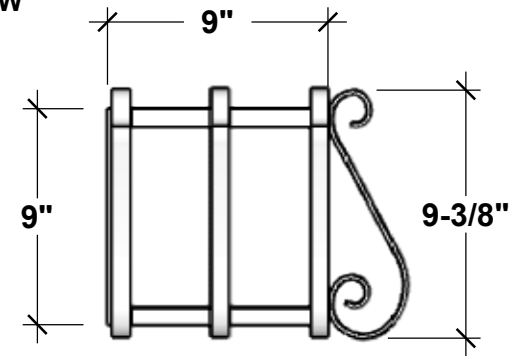

**BACK VIEW**

Size	Actual Dimensions of Liner Fitment
24"	w/ 7 Scrolls, 25"L, Exterior Scrolls = 31"
30"	w/ 9 Scrolls, 31"L, Exterior Scrolls = 37"
36"	w/ 11 Scrolls, 37"L, Exterior Scrolls = 43"
42"	w/ 13 Scrolls, 43"L, Exterior Scrolls = 49"
48"	w/ 15 Scrolls, 49"L, Exterior Scrolls = 55"
60"	w/ 17 Scrolls, 61"L, Exterior Scrolls = 67"
72"	w/ 19 Scrolls, 73"L, Exterior Scrolls = 79"

**PERSPECTIVE VIEW**

**SIDE VIEW**

**PLANTERS**  
UNLIMITED

A Carlsbad Manufacturing Company

1 (888) 320-0626

www.plantersunlimited.com

**GENERAL NOTES**

1. Cage Interior Dimensions fit 8" Pots or L" size x 8" x 8" Liners
2. Frame and Scrolls are 3/4" x 1/8" flat bar.
  3. Mounting Holes: Ø 1/4"
4. 7mm clearance between back bars to allow 1/4" log bolt to mount anywhere along slot created by bars or in mounting holes.
5. Individual scrolls measure 9 3/8" height. Top scroll is 2 1/8" diameter, bottom scroll is 2 3/4" in diameter.

PRODUCT DESCRIPTION				SKU				PREPARED FOR		APPROVAL SIGNATURE
EUROPEAN WINDOW BOX				541C						
DIMENSIONS	MATERIAL	COLOR / FINISH	REP	DB	DATE	REV	ORDER #	PROJECT / SIDEMARK / IF#		APPROVAL DATE
			Daniel	RM	03/2025					