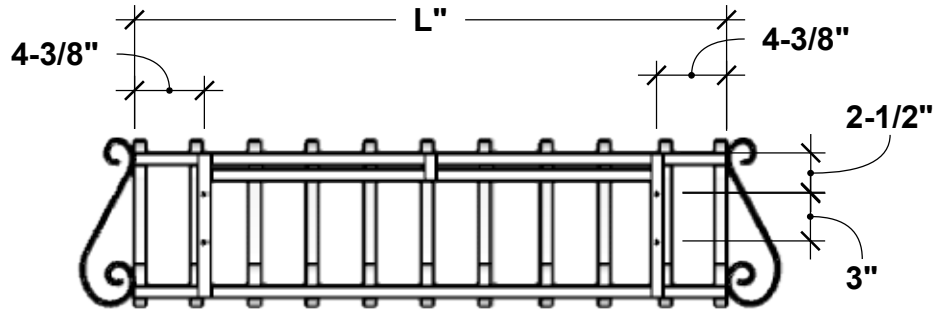

**BACK VIEW**

Size	Actual Dimensions of Liner Fitment
24"	w/ 7 Scrolls, 25"L, Exterior Scrolls = 31"
30"	w/ 9 Scrolls, 31"L, Exterior Scrolls = 37"
36"	w/ 11 Scrolls, 37"L, Exterior Scrolls = 43"
42"	w/ 13 Scrolls, 43"L, Exterior Scrolls = 49"
48"	w/ 15 Scrolls, 49"L, Exterior Scrolls = 55"
60"	w/ 17 Scrolls, 61"L, Exterior Scrolls = 67"
72"	w/ 19 Scrolls, 73"L, Exterior Scrolls = 79"

**PERSPECTIVE VIEW**

**SIDE VIEW**

**PLANTERS**  
UNLIMITED

A Carlsbad Manufacturing Company

1 (888) 320-0626

www.plantersunlimited.com

**GENERAL NOTES**

1. Cage Interior Dimensions fit 8" Pots or L" size x 8" x 8" Liners
2. Frame and Scrolls are 3/4" x 1/8" flat bar.
  3. Mounting Holes: Ø 1/4"
4. 7mm clearance between back bars to allow 1/4" log bolt to mount anywhere along slot created by bars or in mounting holes.
5. Individual scrolls measure 9 3/8" height. Top scroll is 2 1/8" diameter, bottom scroll is 2 3/4" in diameter.

PRODUCT DESCRIPTION				SKU				PREPARED FOR		APPROVAL SIGNATURE
EUROPEAN WINDOW BOX				541C						
DIMENSIONS	MATERIAL	COLOR / FINISH	REP	DB	DATE	REV	ORDER #	PROJECT / SIDEMARK / IF#		APPROVAL DATE
			Daniel	RM	03/2025					