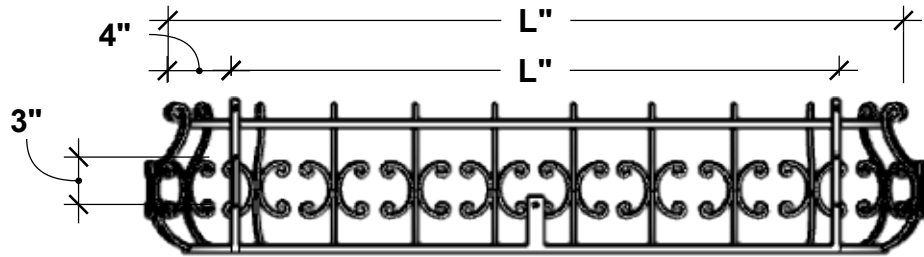

BACK VIEW

L SIZE	L"	Approx. Exterior w/ Scrolls
24"	16"	28.5"L x 11"W x 9.5"H
30"	22"	34.5"L x 11"W x 9.5"H
36"	28"	40.5"L x 11"W x 9.5"H
42"	34"	46.5"L x 11"W x 9.5"H
48"	40"	52.5"L x 11"W x 9.5"H
60"	52"	64.5"L x 11"W x 9.5"H
72"	64"	76.5"L x 11"W x 9.5"H

PERSPECTIVE VIEW

SIDE VIEW

PLANTERS
UNLIMITED

A Carlsbad Manufacturing Company

1 (888) 320-0626

www.plantersunlimited.com

GENERAL NOTES

1. Frame and Bottom Supports: 1/2" W x 3/16" Thk Flat Bar
2. Back: 1"W x 3/16"Thk Flat Bar
3. Scrollwork: 1/4" Round Bar
4. All Scrolls and Flat Bar to have Hammered Textured
5. Mounting Holes 0.28" Dia. (7mm)
6. Cage Interior Dimensions fit 8" Pots

PRODUCT DESCRIPTION				SKU				PREPARED FOR		APPROVAL SIGNATURE
PARISIAN WINDOW BOX				560C						
DIMENSIONS	MATERIAL	COLOR / FINISH	REP	DB	DATE	REV	ORDER #	PROJECT / SIDEMARK / IF#		APPROVAL DATE
			Daniel	RM	03/2025					