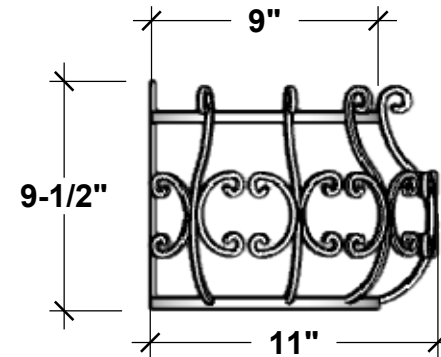

BACK VIEW

L SIZE	L"	Approx. Exterior w/ Scrolls
24"	16"	28.5"L x 11"W x 9.5"H
30"	22"	34.5"L x 11"W x 9.5"H
36"	28"	40.5"L x 11"W x 9.5"H
42"	34"	46.5"L x 11"W x 9.5"H
48"	40"	52.5"L x 11"W x 9.5"H
60"	52"	64.5"L x 11"W x 9.5"H
72"	64"	76.5"L x 11"W x 9.5"H

PERSPECTIVE VIEW

SIDE VIEW

PLANTERS
UNLIMITED

A Carlsbad Manufacturing Company

1 (888) 320-0626

www.plantersunlimited.com

GENERAL NOTES

1. Frame and Bottom Supports: 1/2" W x 3/16" Thk Flat Bar
2. Back: 1"W x 3/16"Thk Flat Bar
3. Scrollwork: 1/4" Round Bar
4. All Scrolls and Flat Bar to have Hammered Textured
5. Mounting Holes 0.28" Dia. (7mm)
6. Cage Interior Dimensions fit 8" Pots

PRODUCT DESCRIPTION				SKU				PREPARED FOR		APPROVAL SIGNATURE
PARISIAN WINDOW BOX				560C						
DIMENSIONS	MATERIAL	COLOR / FINISH	REP	DB	DATE	REV	ORDER #	PROJECT / SIDEMARK / IF#		APPROVAL DATE
			Daniel	RM	03/2025					