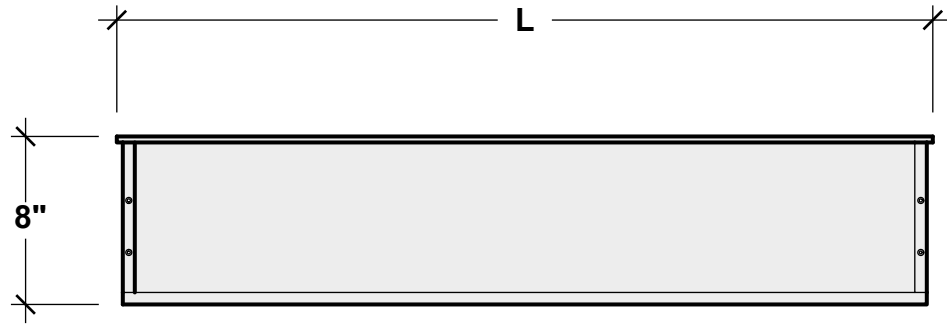

**FRONT VIEW**

**PERSPECTIVE VIEW**

SIZE:
24"
30"
36"
42"
48"
60"
72"

**SIDE VIEW**

GENERAL NOTES

**PLANTERS  
UNLIMITED**

A Carlsbad Manufacturing Company

1 (888) 320-0626

www.plantersunlimited.com

PRODUCT DESCRIPTION			SKU					PREPARED FOR	APPROVAL SIGNATURE
REAL COPPER 2 IN 1 WINDOW BOX OR LINER			CM-ML-CU					-	
DIMENSIONS	MATERIAL	COLOR / FINISH	REP	DB	DATE	REV	ORDER #	PROJECT / SIDEMARK / IF#	APPROVAL DATE
-	Copper	Real Copper	-	IG	-	1	-		