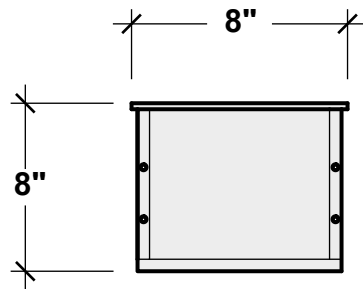

**FRONT VIEW**

**PERSPECTIVE VIEW**

SIZE:
24"
30"
36"
42"
48"
60"
72"

**SIDE VIEW**

GENERAL NOTES

**PLANTERS  
UNLIMITED**

A Carlsbad Manufacturing Company

1 (888) 320-0626

www.plantersunlimited.com

PRODUCT DESCRIPTION			SKU					PREPARED FOR	APPROVAL SIGNATURE
REAL COPPER 2 IN 1 WINDOW BOX OR LINER			CM-ML-CU					-	
DIMENSIONS	MATERIAL	COLOR / FINISH	REP	DB	DATE	REV	ORDER #	PROJECT / SIDEMARK / IF#	APPROVAL DATE
-	Copper	Real Copper	-	IG	-	1	-		