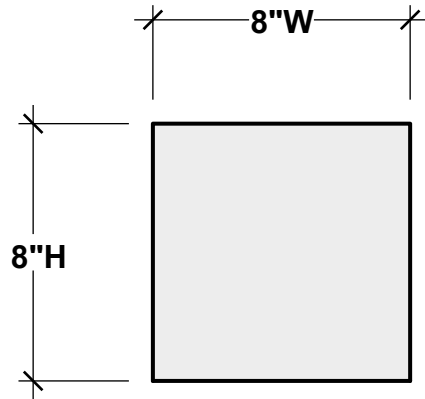

FRONT VIEW

PERSPECTIVE VIEW

SIZE:
24"
30"
36"
42"
48"
60"
72"

SIDE VIEW

GENERAL NOTES
- 1" Top trim with no return on all 4 sides

**PLANTERS
UNLIMITED**

A Carlsbad Manufacturing Company

1 (888) 320-0626